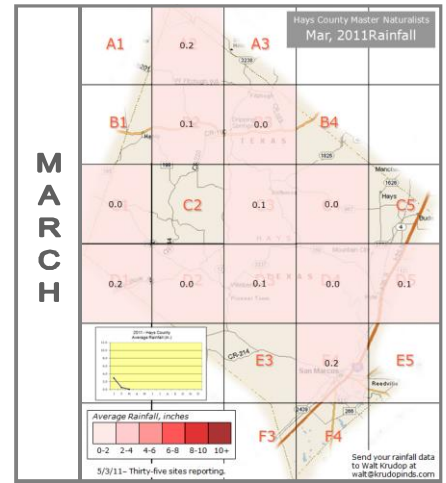

2011 Monthly Rainfall Data for Hays County

Hays County Master Naturalists
Oct 2011 Rainfall

A1

3.4

1.8

B1

3.6

2.3

B4

1.5

3.0

C1

3.5

C2

2.3

C3

2.1

C4

C5

4.0

D1

3.4

D2

2.8