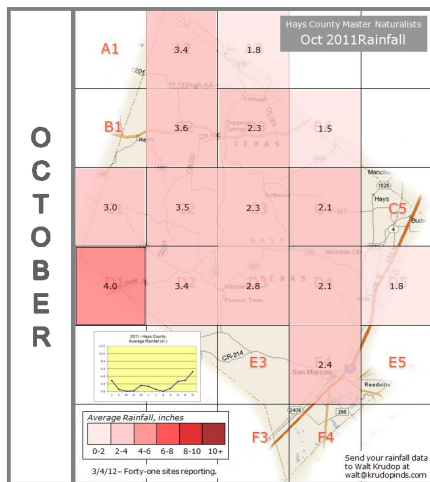

2011 Monthly Rainfall Data for Hays County

Hays County Master Naturalists
Oct 2011 Rainfall

A1

3.4

1.8

B1

3.6

2.3

B4

1.5

3.0

C1

3.5

C2

2.3

C3

2.1

C4

C5

4.0

D1

3.4

D2

2.8