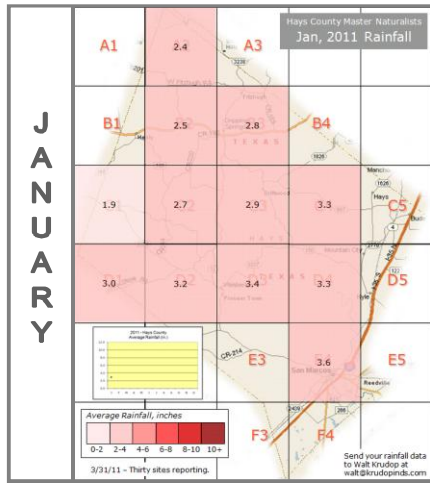

2011 Monthly Rainfall Data for Hays County

Hays County Master Naturalists
Oct 2011 Rainfall

A1

3.4

1.8

B1

3.6

2.3

B4

1.5

3.0

C1

3.5

C2

2.3

C3

2.1

C4

C5

4.0

D1

3.4

D2

2.8