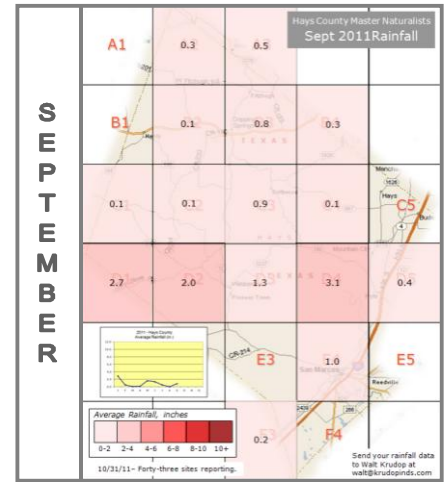

2011 Monthly Rainfall Data for Hays County

Hays County Master Naturalists
Oct 2011 Rainfall

A1

3.4

1.8

B1

3.6

2.3

B4

1.5

3.0

C1

3.5

C2

2.3

C3

2.1

C4

C5

4.0

D1

3.4

D2

2.8