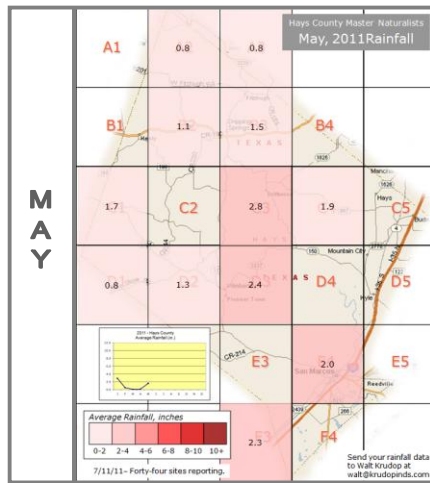

2011 Monthly Rainfall Data for Hays County

Hays County Master Naturalists
Oct 2011 Rainfall

A1

3.4

1.8

B1

3.6

2.3

B4

1.5

3.0

C1

3.5

C2

2.3

C3

2.1

C4

C5

4.0

D1

3.4

D2

2.8