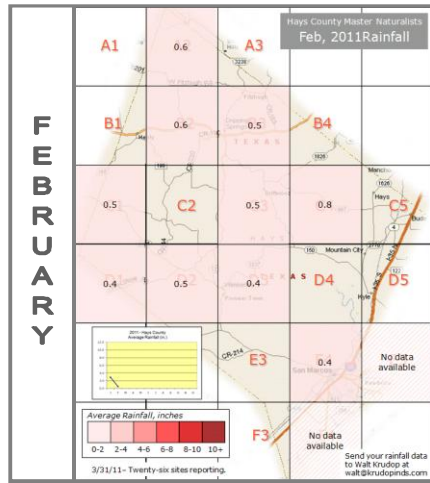

2011 Monthly Rainfall Data for Hays County

Hays County Master Naturalists
Oct 2011 Rainfall

A1

3.4

1.8

B1

3.6

2.3

B4

1.5

3.0

C1

3.5

C2

2.3

C3

2.1

C4

C5

4.0

D1

3.4

D2

2.8