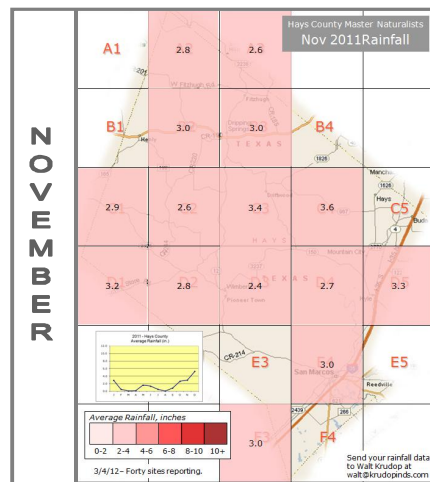

2011 Monthly Rainfall Data for Hays County

Hays County Master Naturalists
Oct 2011 Rainfall

A1

3.4

1.8

B1

3.6

2.3

B4

1.5

3.0

C1

3.5

C2

2.3

C3

2.1

C4

C5

4.0

D1

3.4

D2

2.8