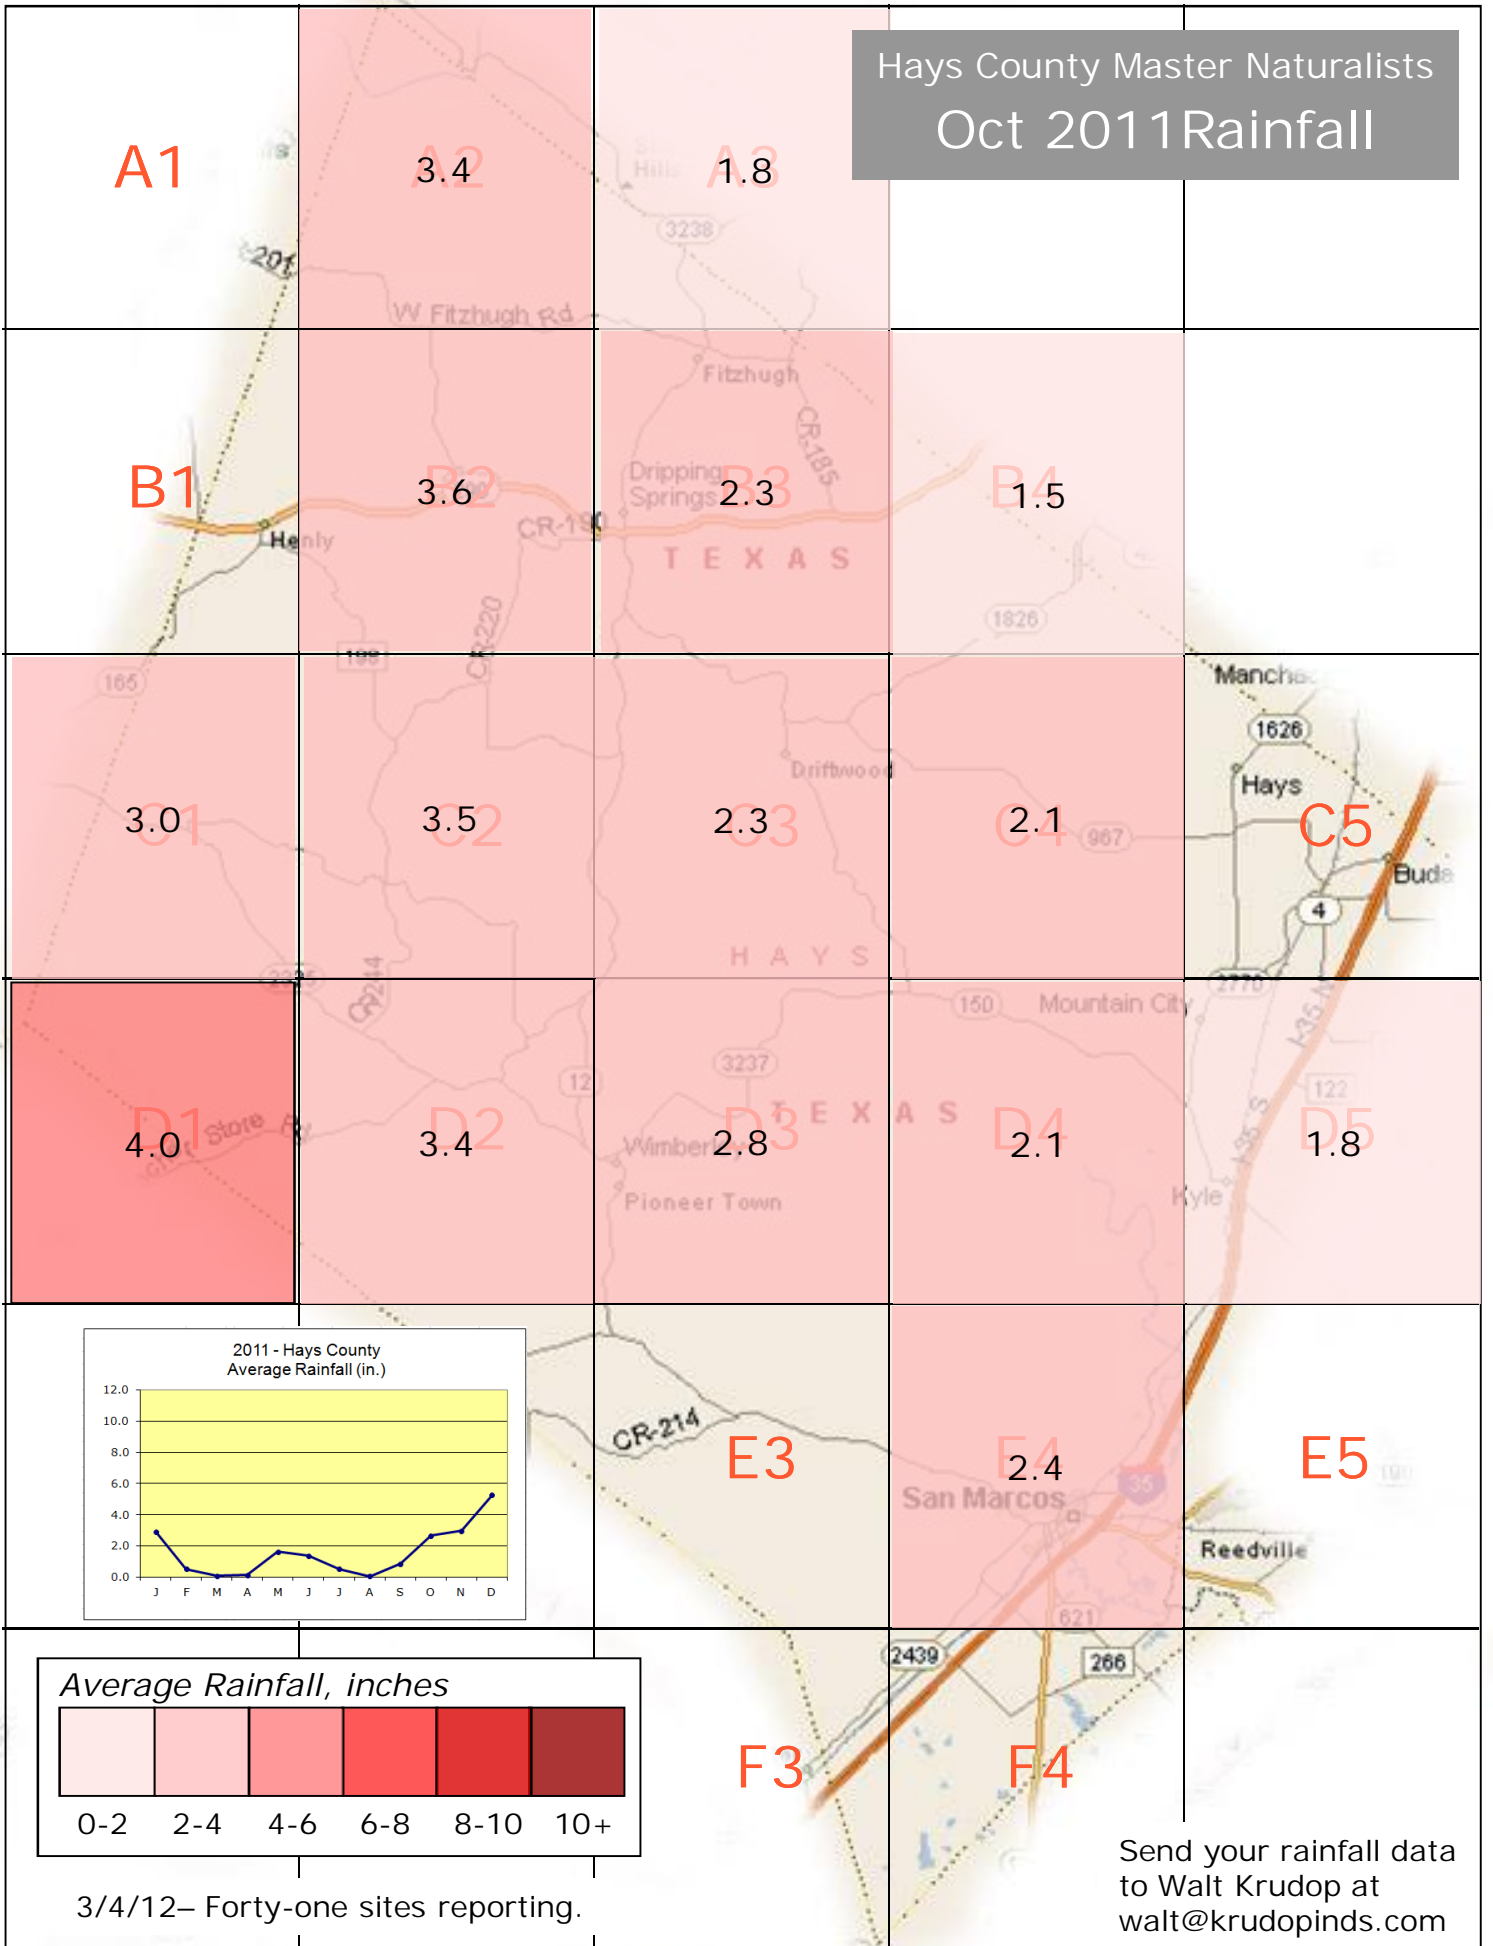

2011 Monthly Rainfall Data for Hays County

Hays County Master Naturalists
Oct 2011 Rainfall

A1

3.4

1.8

B1

3.6

2.3

2.1

C4

C5

4.0

D1

3.4

D2

2.8