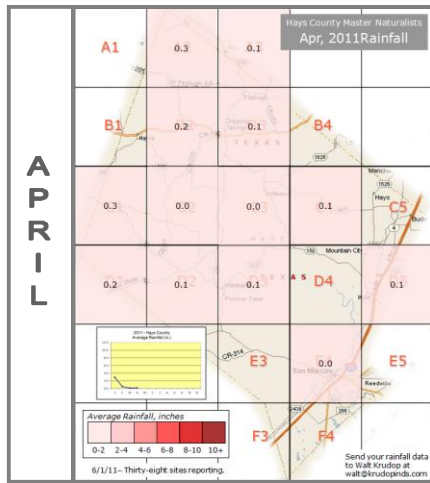

2011 Monthly Rainfall Data for Hays County

Hays County Master Naturalists
Oct 2011 Rainfall

A1

3.4

1.8

B1

3.6

2.3

B4

1.5

3.0

C1

3.5

C2

2.3

C3

2.1

C4

C5

4.0

D1

3.4

D2

2.8