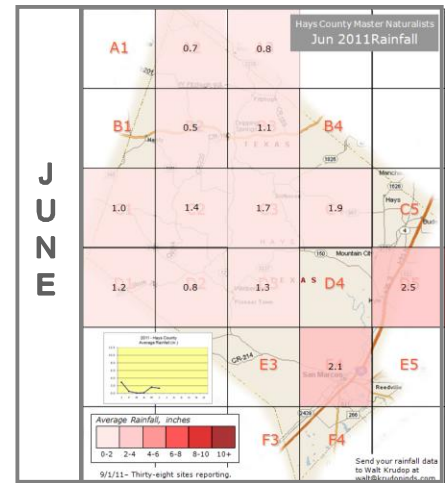

2011 Monthly Rainfall Data for Hays County

Hays County Master Naturalists
Oct 2011 Rainfall

A1

3.4

1.8

B1

3.6

2.3

B4

1.5

3.0

C1

3.5

C2

2.3

C3

2.1

C4

C5

4.0

D1

3.4

D2

2.8