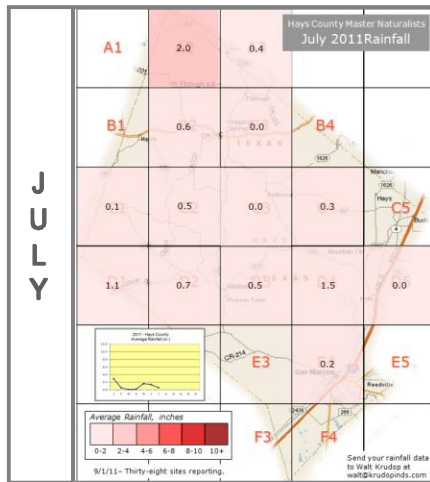

2011 Monthly Rainfall Data for Hays County

Hays County Master Naturalists
Oct 2011 Rainfall

A1

3.4

1.8

B1

3.6

2.3

B4

1.5

3.0

C1

3.5

C2

2.3

C3

2.1

C4

C5

4.0

D1

3.4

D2

2.8