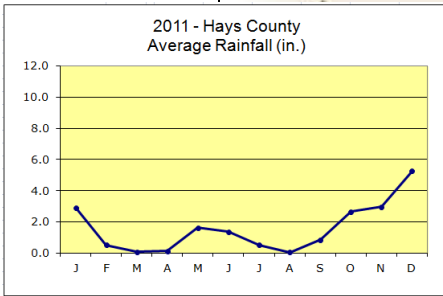

E5

F3

F4

Average Rainfall, inches

0-2 2-4 4-6 6-8 8-10 10+

3/4/12- Forty-one sites reporting.

Send your rainfall data to Walt Krudop at walt@krudopinds.com

Hays County Master Naturalists
Nov 2011 Rainfall