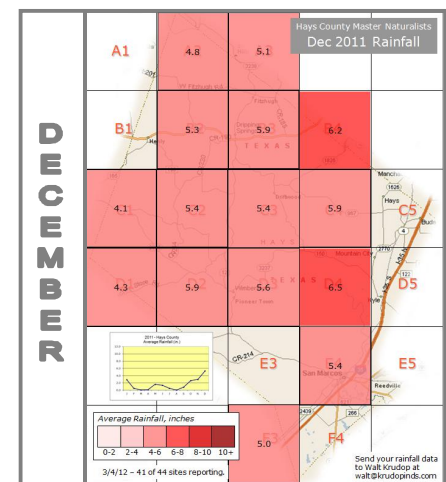

2011 Monthly Rainfall Data for Hays County

Hays County Master Naturalists
Oct 2011 Rainfall

A1

3.4

1.8

B1

3.6

2.3

B4

1.5

3.0

C1

3.5

C2

2.3

C3