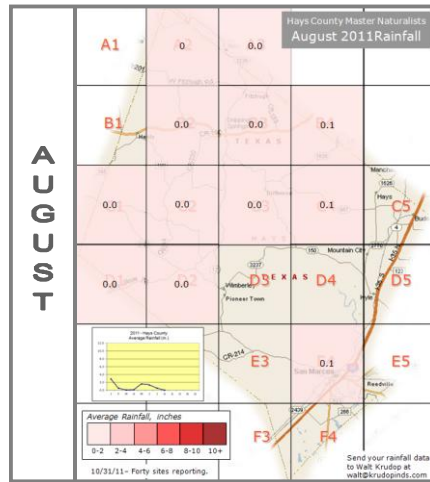

2011 Monthly Rainfall Data for Hays County

Hays County Master Naturalists
Oct 2011 Rainfall

A1

3.4

1.8

B1

3.6

2.3

B4

1.5

3.0

C1

3.5

C2

2.3

C3

2.1

C4

C5

4.0

D1

3.4

D2

2.8