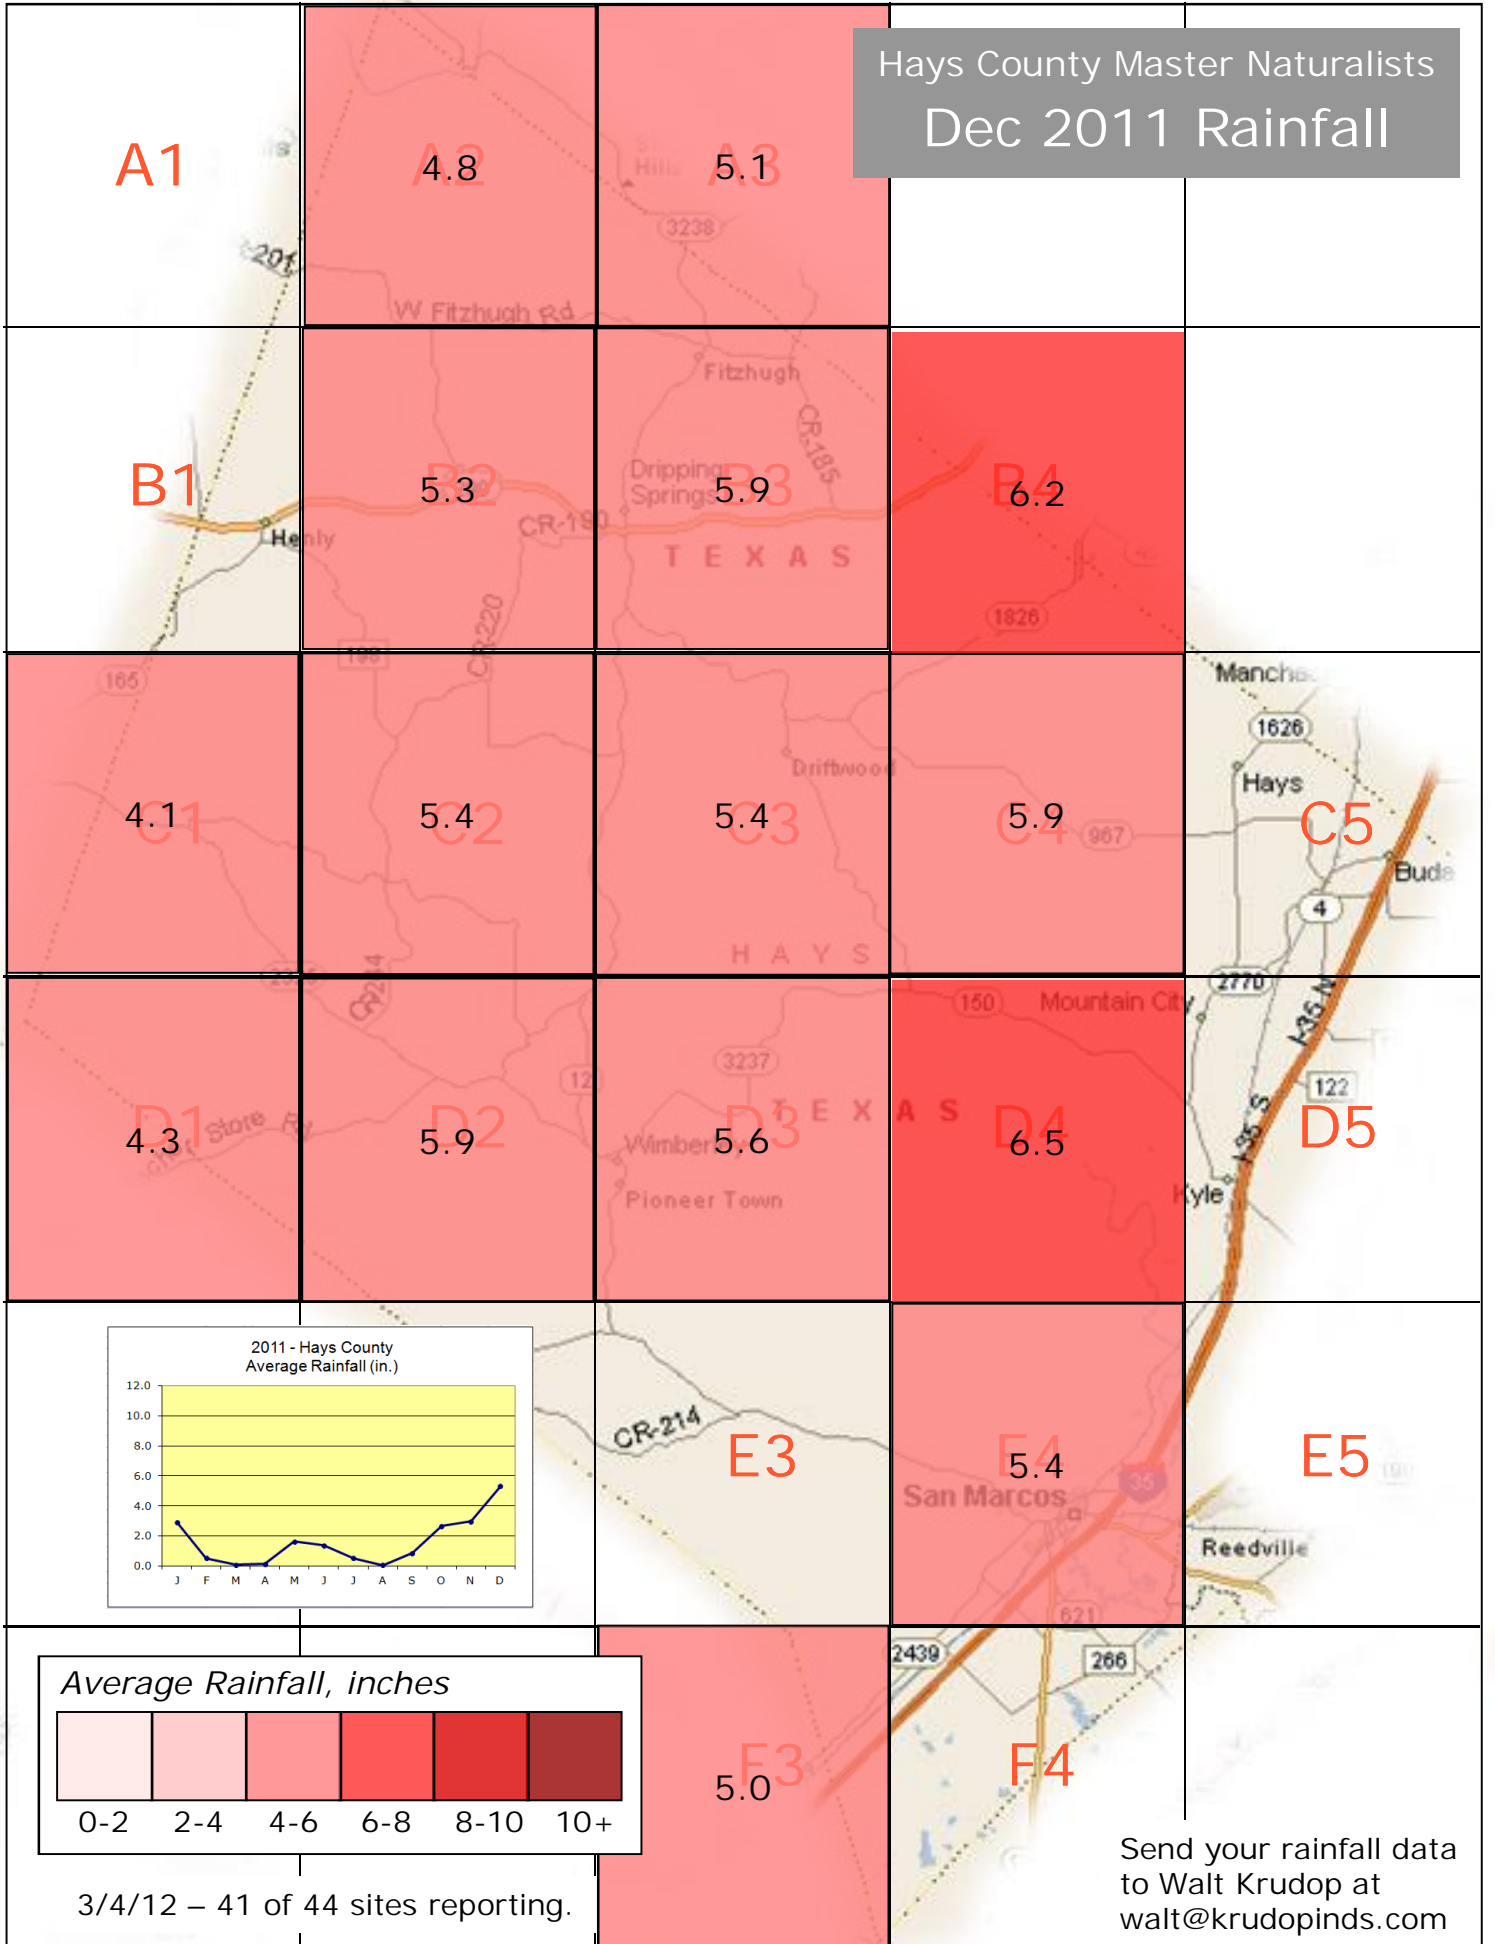

Hays County Master Naturalists
Dec 2011 Rainfall

3/4/12 – 41 of 44 sites reporting.

Send your rainfall data to Walt Krudop at walt@krudopinds.com