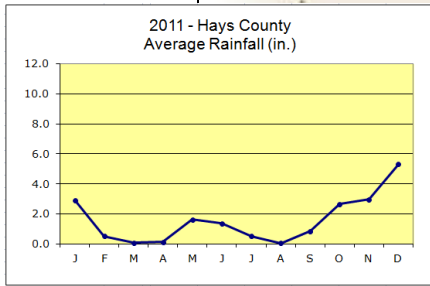

Hays County Master Naturalists
Dec 2011 Rainfall

3/4/12 – 41 of 44 sites reporting.

Send your rainfall data to Walt Krudop at walt@krudopinds.com