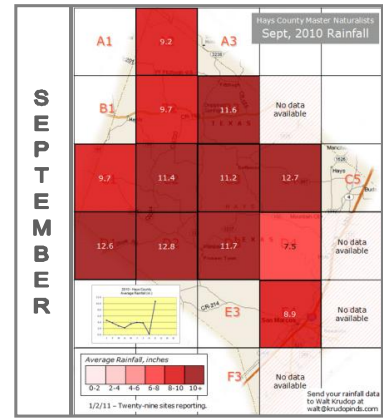

2010 Monthly Rainfall Data for Hays County

Hays County Master Naturalists
Jan, 2010 Rainfall

Hays County Master Naturalists
Feb, 2010 Rainfall

Hays County Master Naturalists
Mar, 2010 Rainfall

Hays County Master Naturalists
April, 2010 Rainfall

6/1/10 – Thirty sites reporting.

Send your rainfall data to Walt Krudop at walt@krudopinds.com

Hays County Master Naturalists
May, 2010 Rainfall

Hays County Master Naturalists
June, 2010 Rainfall

Hays County Master Naturalists
July, 2010 Rainfall