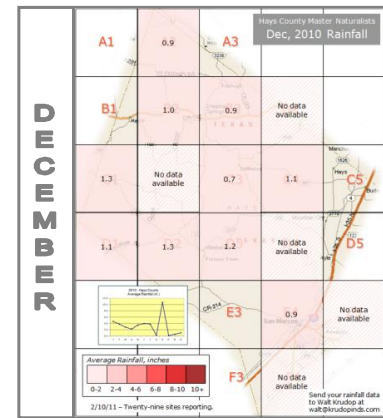

2010 Monthly Rainfall Data for Hays County

Hays County Master Naturalists
Jan, 2010 Rainfall

Hays County Master Naturalists
Feb, 2010 Rainfall

Hays County Master Naturalists
Mar, 2010 Rainfall

Hays County Master Naturalists
April, 2010 Rainfall

6/1/10 – Thirty sites reporting.

Send your rainfall data to Walt Krudop at walt@krudopinds.com

Hays County Master Naturalists
May, 2010 Rainfall

Hays County Master Naturalists
June, 2010 Rainfall

Hays County Master Naturalists
July, 2010 Rainfall