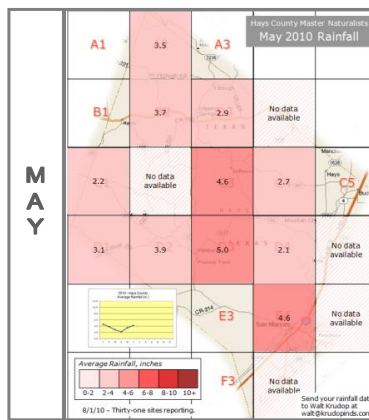

2010 Monthly Rainfall Data for Hays County

Hays County Master Naturalists
Jan, 2010 Rainfall

Hays County Master Naturalists
Feb, 2010 Rainfall

Hays County Master Naturalists
Mar, 2010 Rainfall

Hays County Master Naturalists
April, 2010 Rainfall

6/1/10 – Thirty sites reporting.

Send your rainfall data to Walt Krudop at walt@krudopinds.com

Hays County Master Naturalists
May, 2010 Rainfall

Hays County Master Naturalists
June, 2010 Rainfall

Hays County Master Naturalists
July, 2010 Rainfall