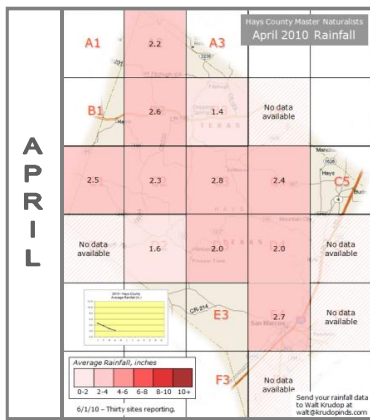

2010 Monthly Rainfall Data for Hays County

Hays County Master Naturalists
Jan, 2010 Rainfall

Hays County Master Naturalists
Feb, 2010 Rainfall

Hays County Master Naturalists
Mar, 2010 Rainfall

Hays County Master Naturalists
April, 2010 Rainfall

6/1/10 – Thirty sites reporting.

Send your rainfall data to Walt Krudop at walt@krudopinds.com

Hays County Master Naturalists
May, 2010 Rainfall

Hays County Master Naturalists
June, 2010 Rainfall

Hays County Master Naturalists
July, 2010 Rainfall