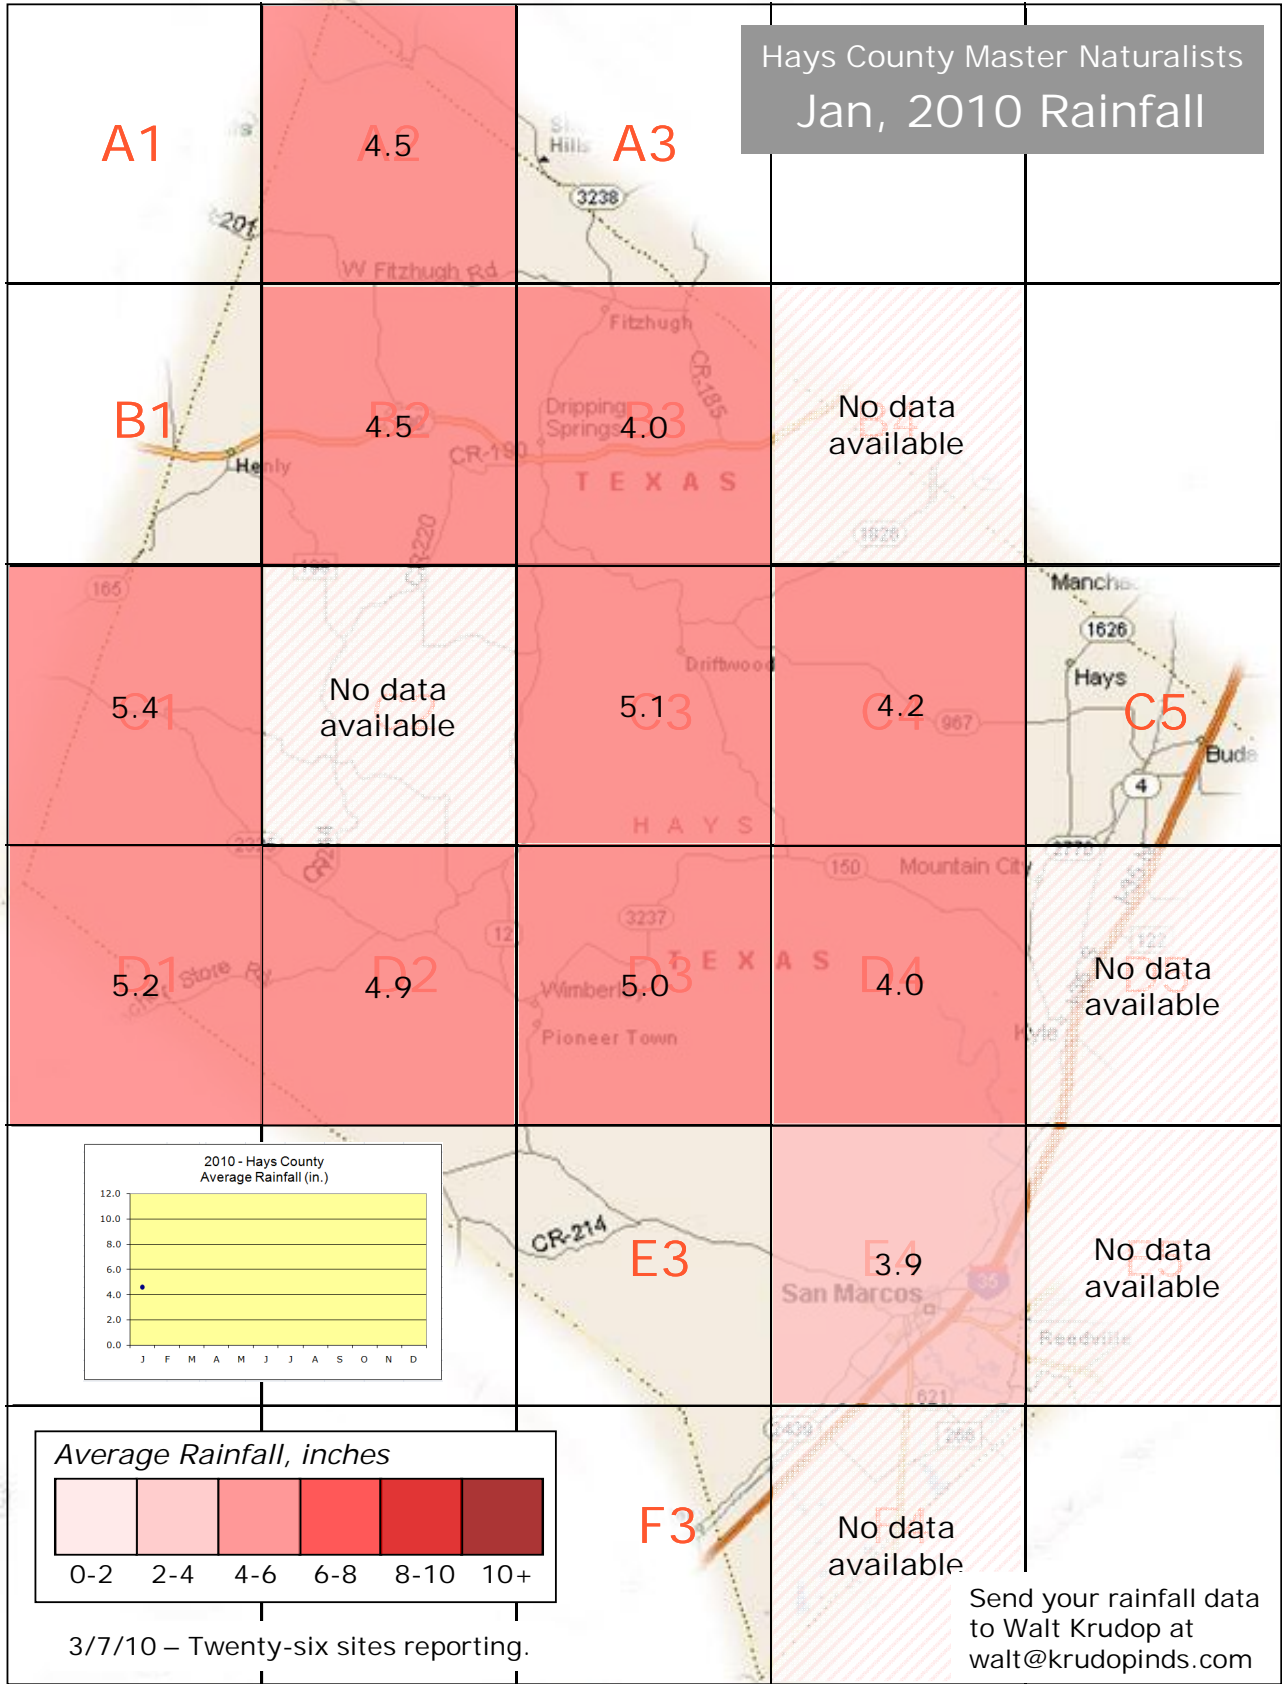

2010 Monthly Rainfall Data for Hays County

Hays County Master Naturalists
Jan, 2010 Rainfall

Hays County Master Naturalists
Feb, 2010 Rainfall

Hays County Master Naturalists
Mar, 2010 Rainfall

Hays County Master Naturalists
April, 2010 Rainfall

6/1/10 – Thirty sites reporting.

Send your rainfall data to Walt Krudop at walt@krudopinds.com

Hays County Master Naturalists
May, 2010 Rainfall

Hays County Master Naturalists
June, 2010 Rainfall

Hays County Master Naturalists
July, 2010 Rainfall

1/2/11 – Thirty-two sites reporting.

Send your rainfall data to Walt Krudop at walt@krudopinds.com

Hays County Master Naturalists
Aug, 2010 Rainfall

Hays County Master Naturalists
 Sept, 2010 Rainfall

Hays County Master Naturalists
Oct, 2010 Rainfall

1/2/11 – Twenty-five sites reporting.

Send your rainfall data to Walt Krudop at walt@krudopinds.com

Hays County Master Naturalists
Nov, 2010 Rainfall

Hays County Master Naturalists
Dec, 2010 Rainfall