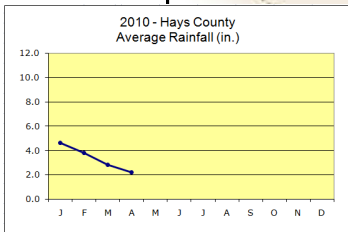

2010 Monthly Rainfall Data for Hays County

Hays County Master Naturalists
Jan, 2010 Rainfall

Hays County Master Naturalists
Feb, 2010 Rainfall

Hays County Master Naturalists
Mar, 2010 Rainfall

Hays County Master Naturalists
April, 2010 Rainfall