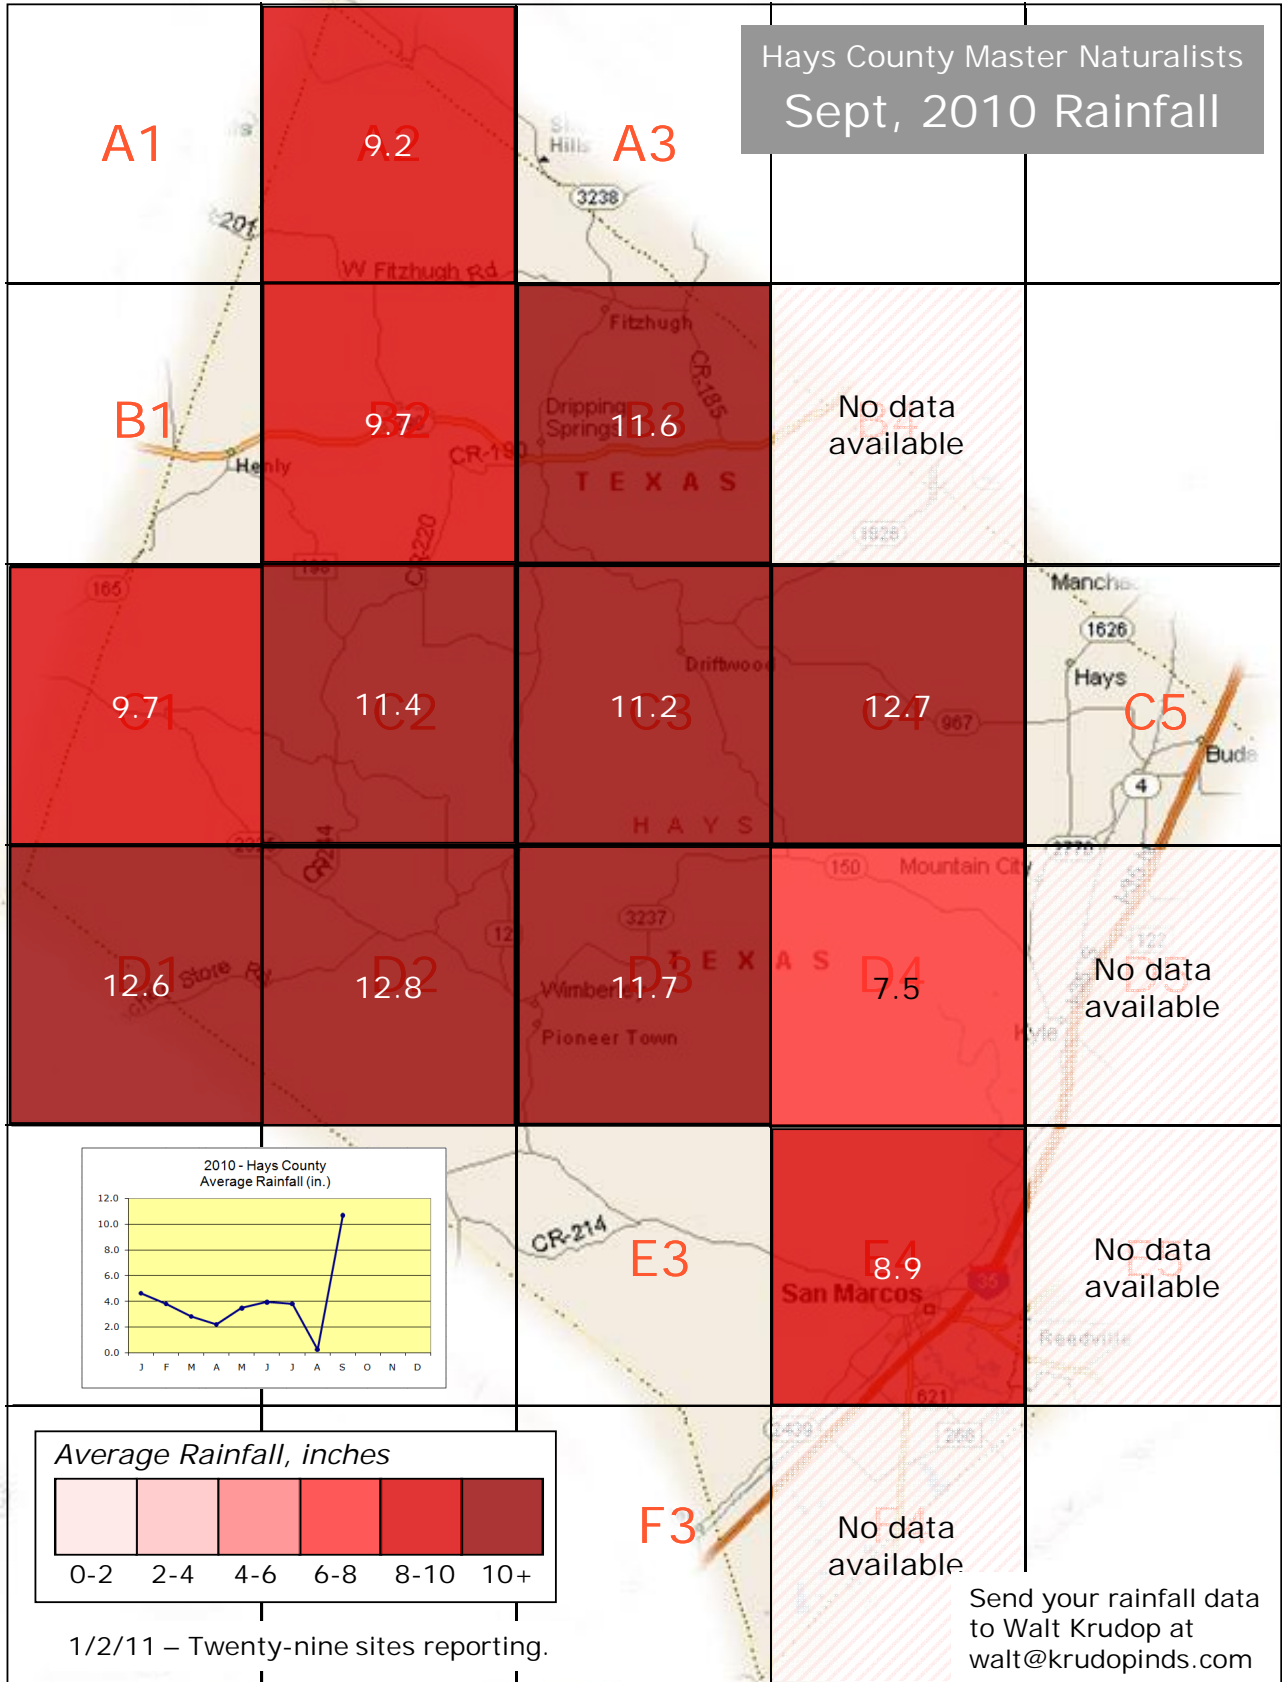

2010 Monthly Rainfall Data for Hays County

Hays County Master Naturalists
Jan, 2010 Rainfall

Hays County Master Naturalists
Feb, 2010 Rainfall

Hays County Master Naturalists
Mar, 2010 Rainfall

Hays County Master Naturalists
April, 2010 Rainfall

6/1/10 – Thirty sites reporting.

Send your rainfall data to Walt Krudop at walt@krudopinds.com

Hays County Master Naturalists
May, 2010 Rainfall

Hays County Master Naturalists
June, 2010 Rainfall

Hays County Master Naturalists
July, 2010 Rainfall

1/2/11 – Thirty-two sites reporting.

Send your rainfall data to Walt Krudop at walt@krudopinds.com

Hays County Master Naturalists
Aug, 2010 Rainfall

Hays County Master Naturalists
 Sept, 2010 Rainfall

Hays County Master Naturalists
Oct, 2010 Rainfall