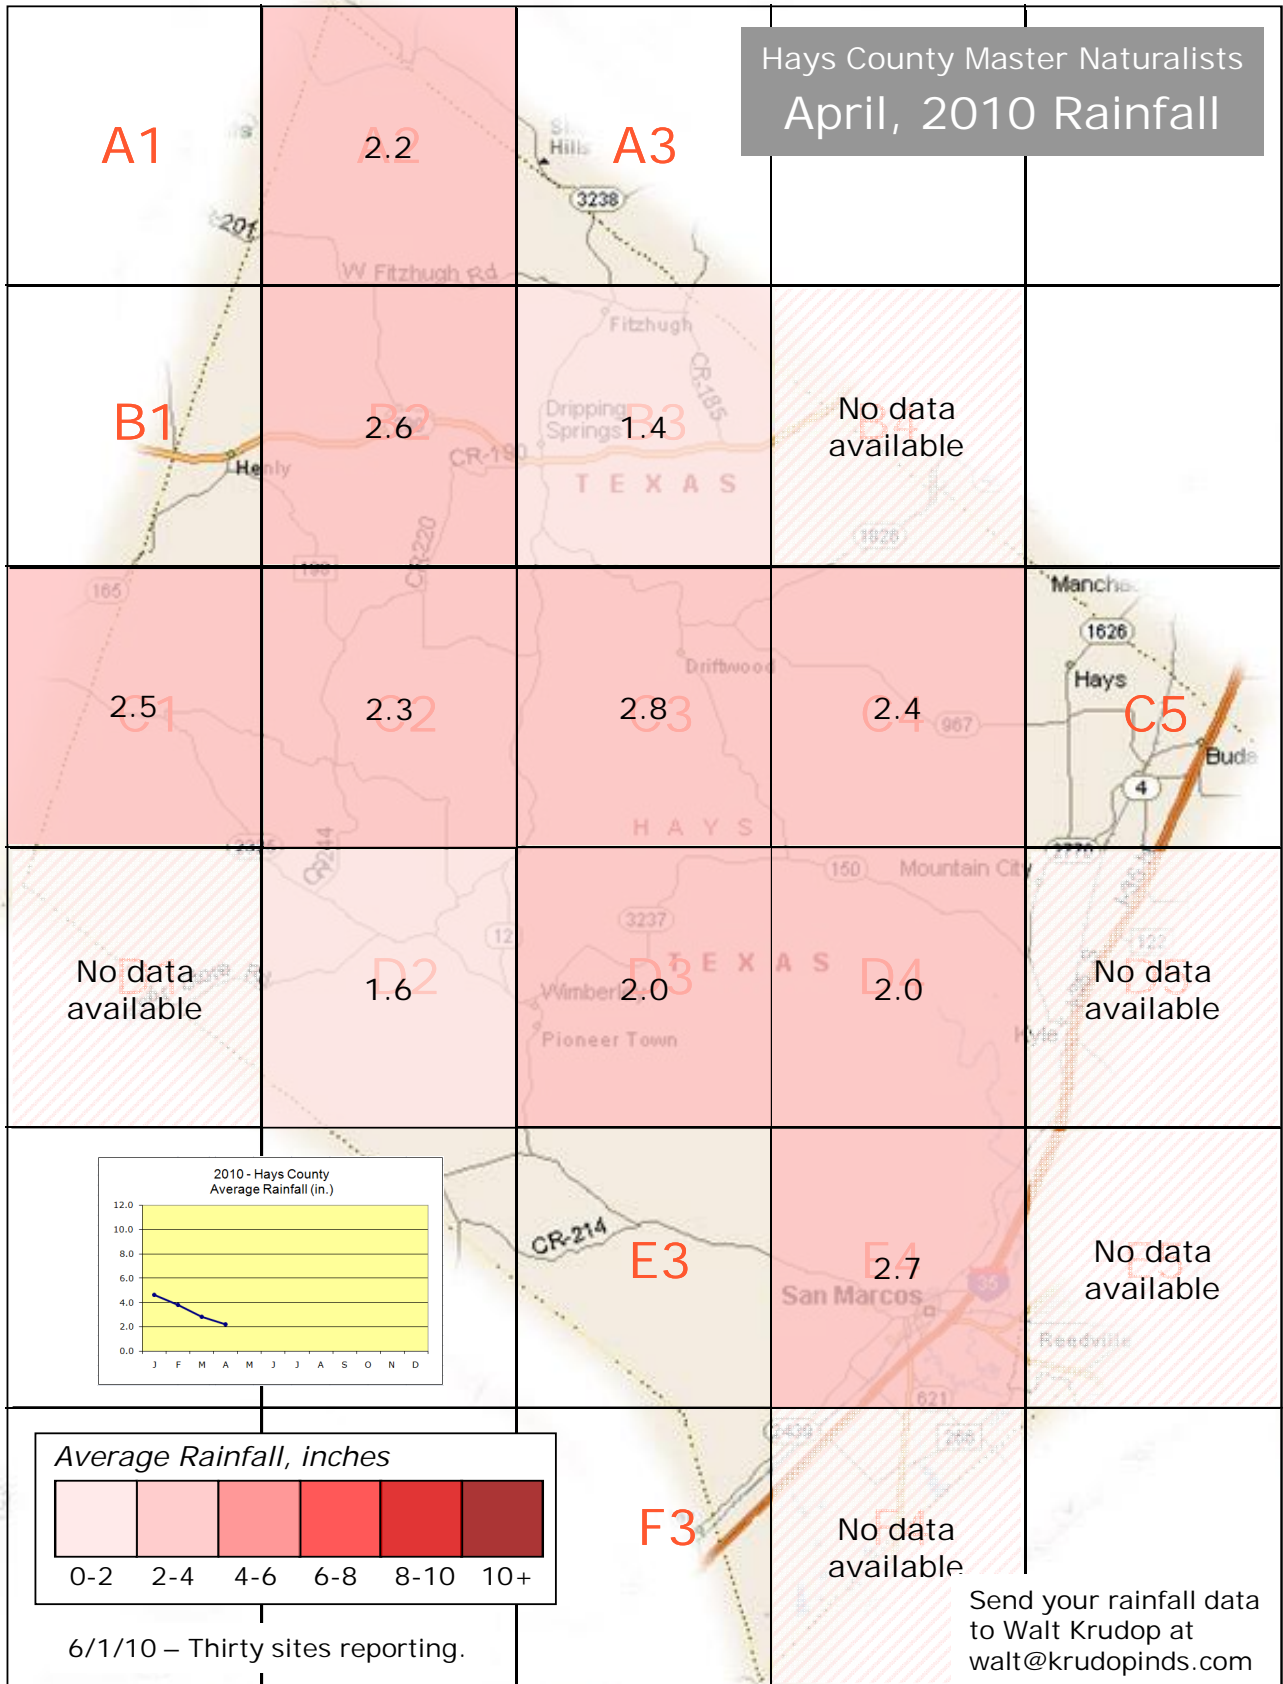

2010 Monthly Rainfall Data for Hays County

Hays County Master Naturalists
Jan, 2010 Rainfall

Hays County Master Naturalists
Feb, 2010 Rainfall

Hays County Master Naturalists
Mar, 2010 Rainfall

Hays County Master Naturalists
April, 2010 Rainfall

6/1/10 – Thirty sites reporting.

Send your rainfall data to Walt Krudop at walt@krudopinds.com

Hays County Master Naturalists
May, 2010 Rainfall

Hays County Master Naturalists
June, 2010 Rainfall

Hays County Master Naturalists
July, 2010 Rainfall

1/2/11 – Thirty-two sites reporting.

Send your rainfall data to Walt Krudop at walt@krudopinds.com

Hays County Master Naturalists
Aug, 2010 Rainfall

Hays County Master Naturalists
 Sept, 2010 Rainfall

Hays County Master Naturalists
Oct, 2010 Rainfall

1/2/11 – Twenty-five sites reporting.

Send your rainfall data to Walt Krudop at walt@krudopinds.com

Hays County Master Naturalists
Nov, 2010 Rainfall

Hays County Master Naturalists
Dec, 2010 Rainfall