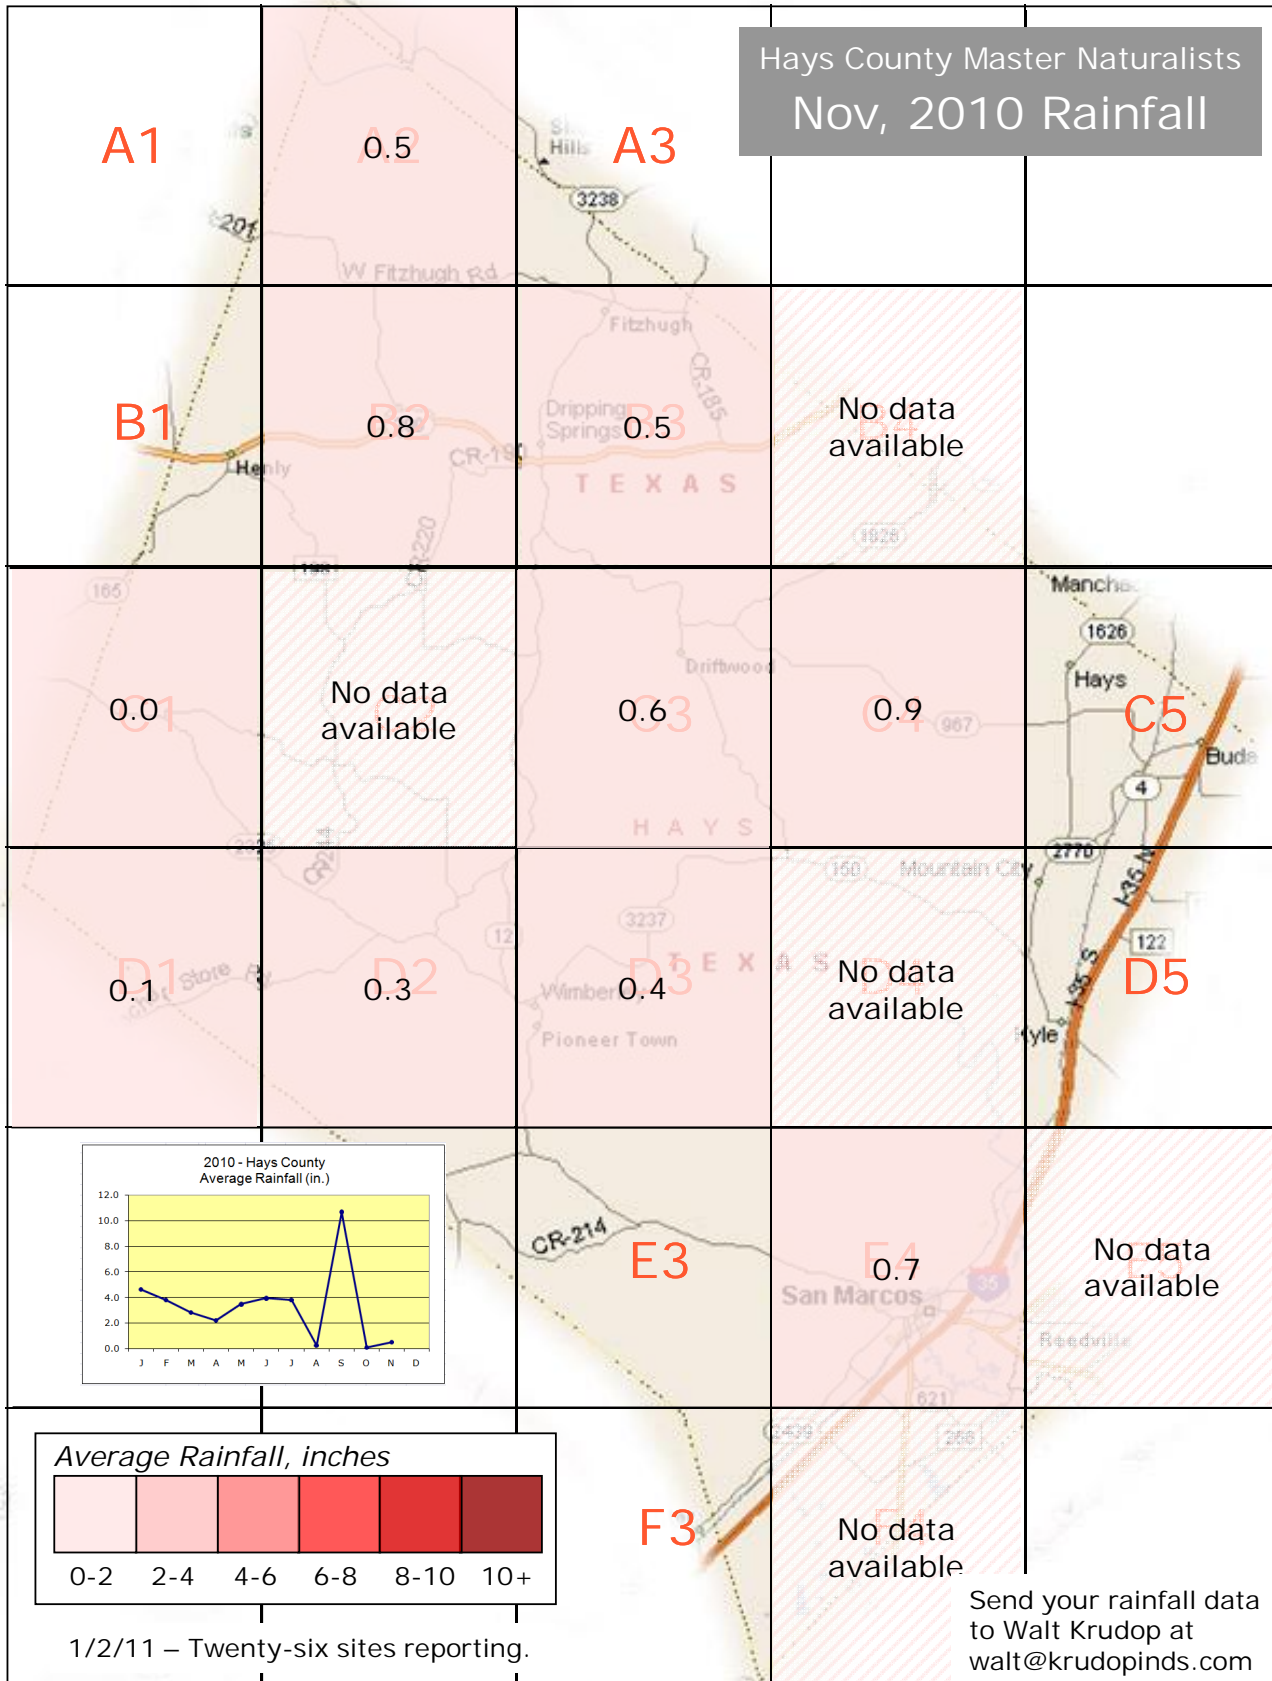

Hays County Master Naturalists
Nov, 2010 Rainfall