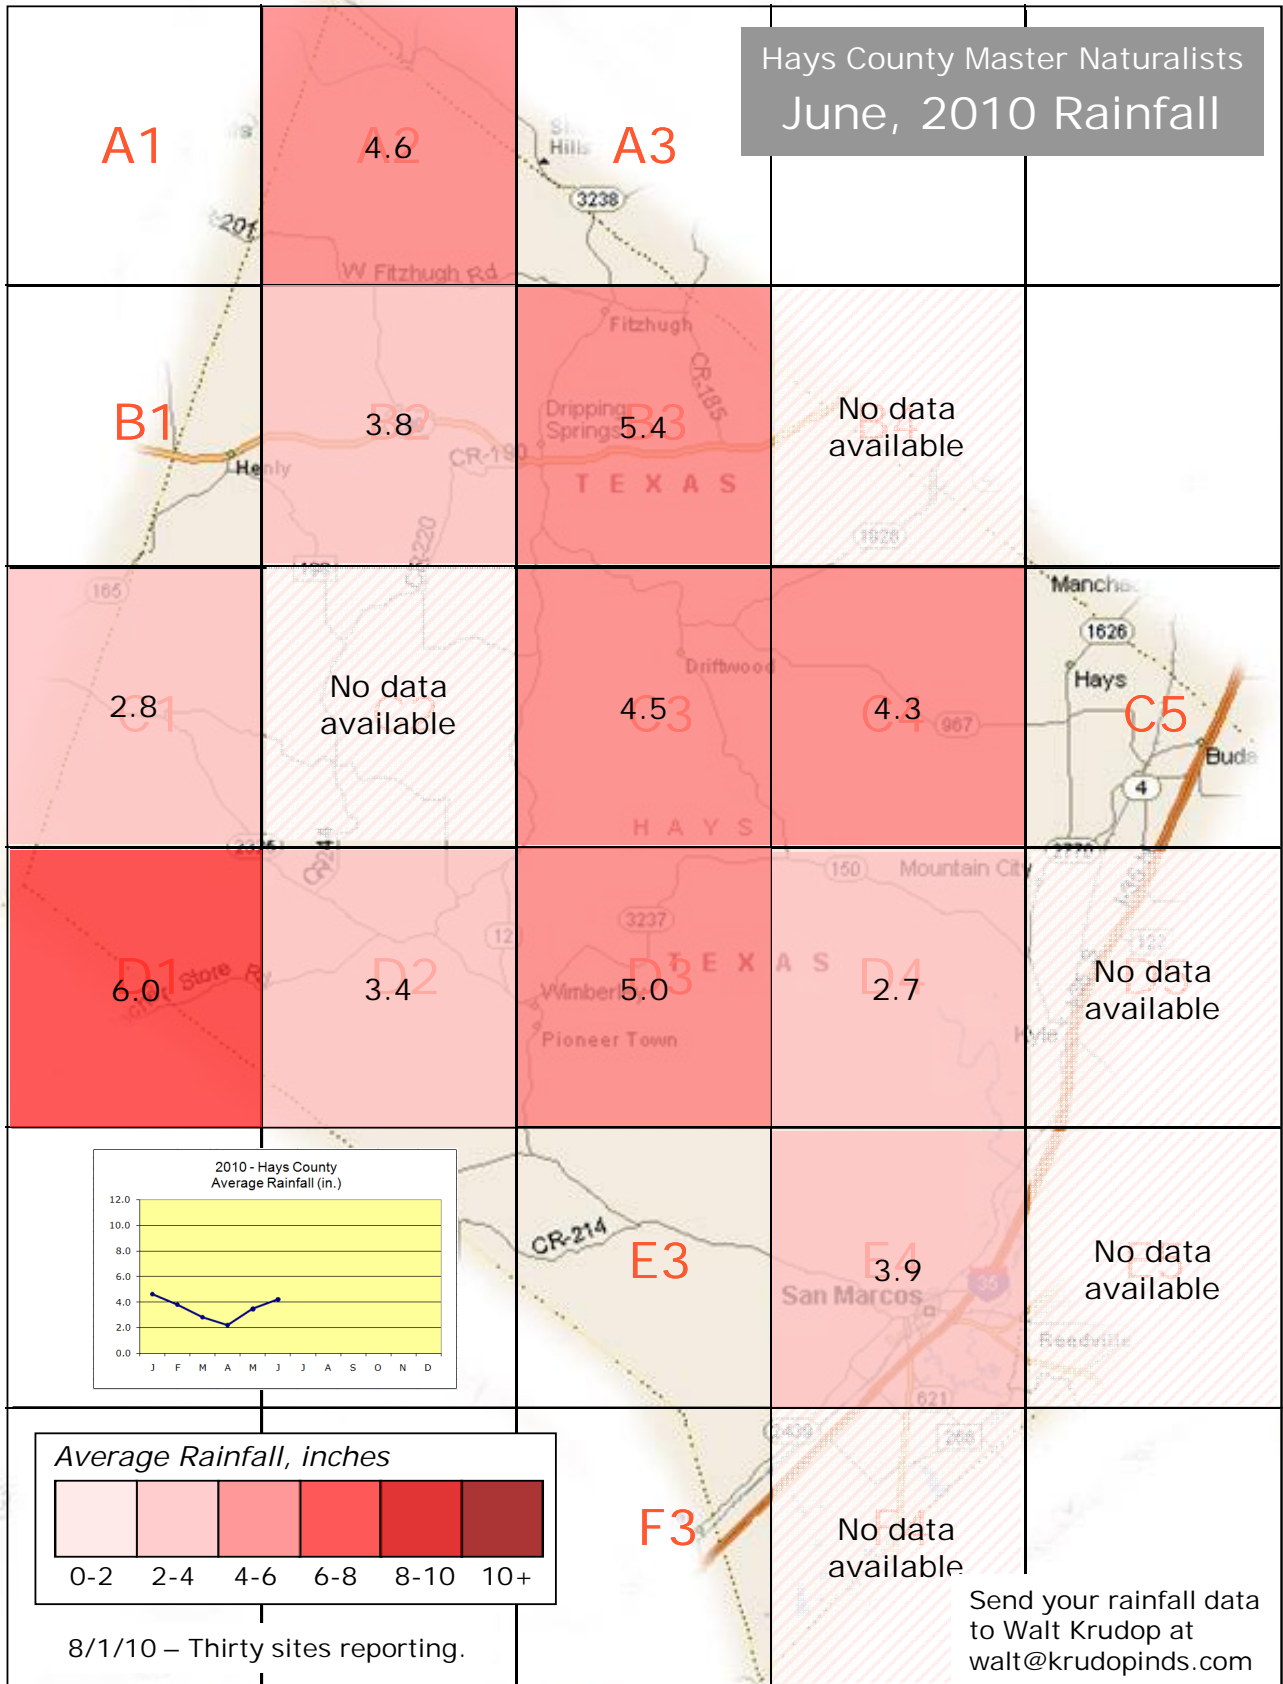

2010 Monthly Rainfall Data for Hays County

Hays County Master Naturalists
Jan, 2010 Rainfall

Hays County Master Naturalists
Feb, 2010 Rainfall

Hays County Master Naturalists
Mar, 2010 Rainfall

Hays County Master Naturalists
April, 2010 Rainfall

6/1/10 – Thirty sites reporting.

Send your rainfall data to Walt Krudop at walt@krudopinds.com

Hays County Master Naturalists
May, 2010 Rainfall

Hays County Master Naturalists
June, 2010 Rainfall

Hays County Master Naturalists
July, 2010 Rainfall

1/2/11 – Thirty-two sites reporting.

Send your rainfall data to Walt Krudop at walt@krudopinds.com

Hays County Master Naturalists
Aug, 2010 Rainfall

Hays County Master Naturalists
 Sept, 2010 Rainfall

Hays County Master Naturalists
Oct, 2010 Rainfall

1/2/11 – Twenty-five sites reporting.

Send your rainfall data to Walt Krudop at walt@krudopinds.com

Hays County Master Naturalists
Nov, 2010 Rainfall

Hays County Master Naturalists
Dec, 2010 Rainfall