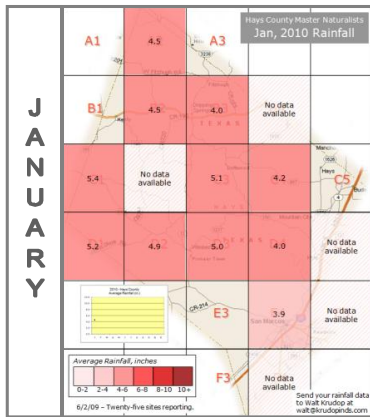

2010 Monthly Rainfall Data for Hays County

Hays County Master Naturalists
Jan, 2010 Rainfall

Hays County Master Naturalists
Feb, 2010 Rainfall

Hays County Master Naturalists
Mar, 2010 Rainfall

Hays County Master Naturalists
April, 2010 Rainfall

6/1/10 – Thirty sites reporting.

Send your rainfall data to Walt Krudop at walt@krudopinds.com

Hays County Master Naturalists
May, 2010 Rainfall

Hays County Master Naturalists
June, 2010 Rainfall

Hays County Master Naturalists
July, 2010 Rainfall