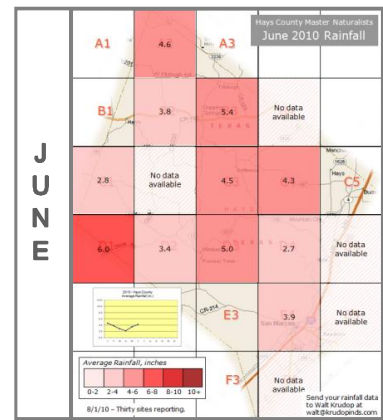

2010 Monthly Rainfall Data for Hays County

Hays County Master Naturalists
Jan, 2010 Rainfall

Hays County Master Naturalists
Feb, 2010 Rainfall

Hays County Master Naturalists
Mar, 2010 Rainfall

Hays County Master Naturalists
April, 2010 Rainfall

6/1/10 – Thirty sites reporting.

Send your rainfall data to Walt Krudop at walt@krudopinds.com

Hays County Master Naturalists
May, 2010 Rainfall

Hays County Master Naturalists
June, 2010 Rainfall

Hays County Master Naturalists
July, 2010 Rainfall