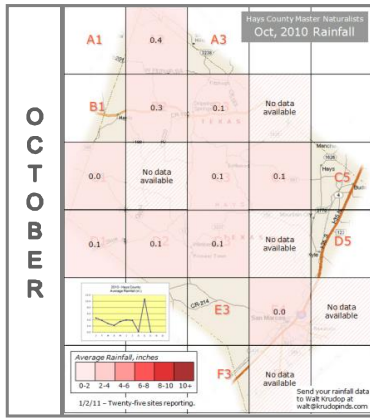

2010 Monthly Rainfall Data for Hays County

Hays County Master Naturalists
Jan, 2010 Rainfall

Hays County Master Naturalists
Feb, 2010 Rainfall

Hays County Master Naturalists
Mar, 2010 Rainfall

Hays County Master Naturalists
April, 2010 Rainfall

6/1/10 – Thirty sites reporting.

Send your rainfall data to Walt Krudop at walt@krudopinds.com

Hays County Master Naturalists
May, 2010 Rainfall

Hays County Master Naturalists
June, 2010 Rainfall

Hays County Master Naturalists
July, 2010 Rainfall