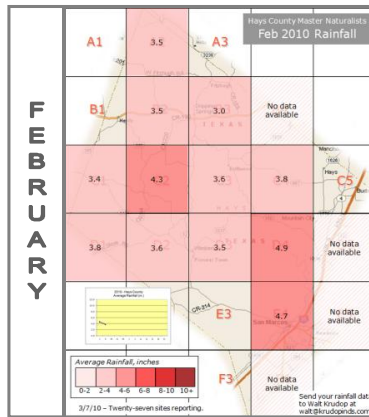

2010 Monthly Rainfall Data for Hays County

Hays County Master Naturalists
Jan, 2010 Rainfall

Hays County Master Naturalists
Feb, 2010 Rainfall

Hays County Master Naturalists
Mar, 2010 Rainfall

Hays County Master Naturalists
April, 2010 Rainfall

6/1/10 – Thirty sites reporting.

Send your rainfall data to Walt Krudop at walt@krudopinds.com

Hays County Master Naturalists
May, 2010 Rainfall

Hays County Master Naturalists
June, 2010 Rainfall

Hays County Master Naturalists
July, 2010 Rainfall