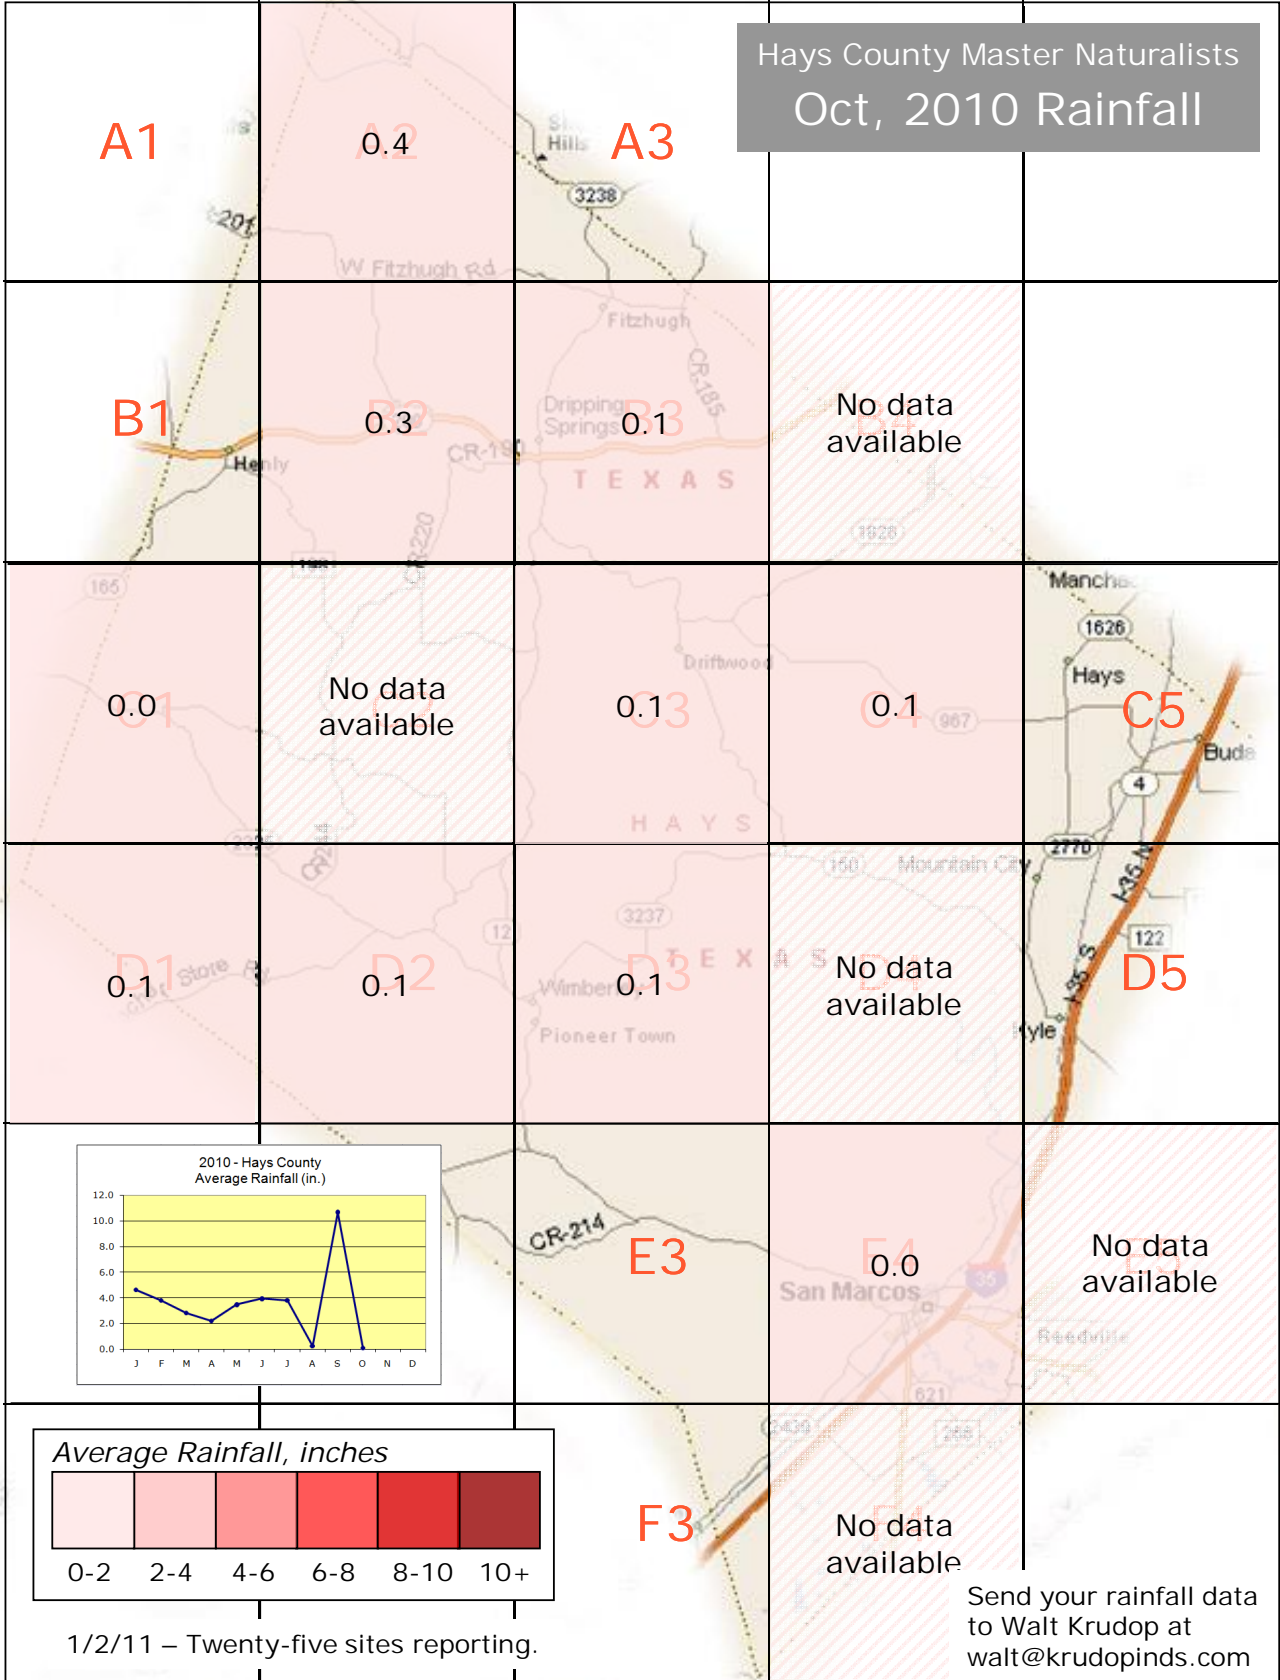

2010 Monthly Rainfall Data for Hays County

Hays County Master Naturalists
Jan, 2010 Rainfall

Hays County Master Naturalists
Feb, 2010 Rainfall

Hays County Master Naturalists
Mar, 2010 Rainfall

Hays County Master Naturalists
April, 2010 Rainfall

6/1/10 – Thirty sites reporting.

Send your rainfall data to Walt Krudop at walt@krudopinds.com

Hays County Master Naturalists
May, 2010 Rainfall

Hays County Master Naturalists
June, 2010 Rainfall

Hays County Master Naturalists
July, 2010 Rainfall

1/2/11 – Thirty-two sites reporting.

Send your rainfall data to Walt Krudop at walt@krudopinds.com

Hays County Master Naturalists
Aug, 2010 Rainfall

Hays County Master Naturalists
 Sept, 2010 Rainfall

Hays County Master Naturalists
Oct, 2010 Rainfall