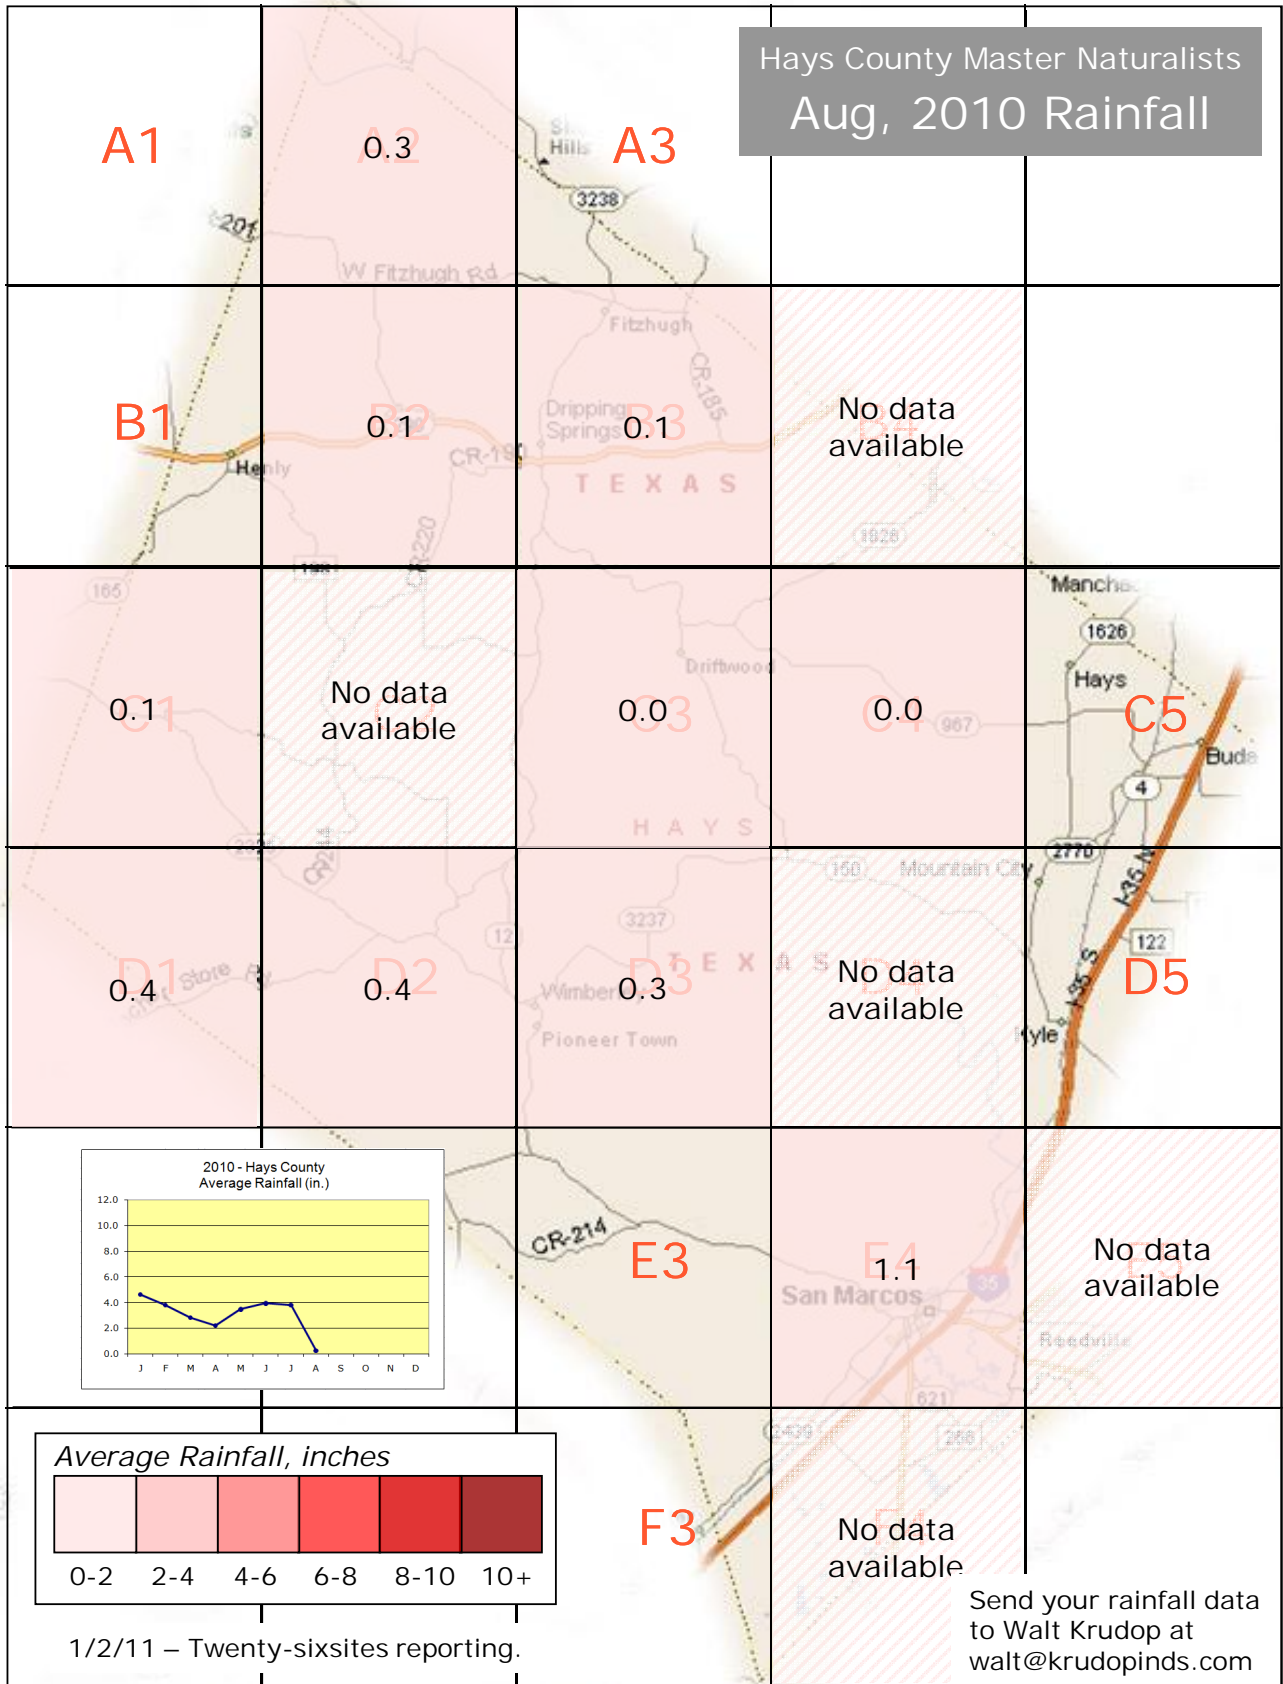

2010 Monthly Rainfall Data for Hays County

Hays County Master Naturalists
Jan, 2010 Rainfall

Hays County Master Naturalists
Feb, 2010 Rainfall

Hays County Master Naturalists
Mar, 2010 Rainfall

Hays County Master Naturalists
April, 2010 Rainfall

6/1/10 – Thirty sites reporting.

Send your rainfall data to Walt Krudop at walt@krudopinds.com

Hays County Master Naturalists
May, 2010 Rainfall

Hays County Master Naturalists
June, 2010 Rainfall

Hays County Master Naturalists
July, 2010 Rainfall

1/2/11 – Thirty-two sites reporting.

Send your rainfall data to Walt Krudop at walt@krudopinds.com

Hays County Master Naturalists
Aug, 2010 Rainfall

Hays County Master Naturalists
 Sept, 2010 Rainfall

Hays County Master Naturalists
Oct, 2010 Rainfall