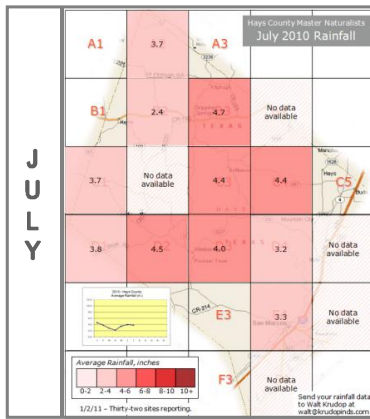

2010 Monthly Rainfall Data for Hays County

Hays County Master Naturalists
Jan, 2010 Rainfall

Hays County Master Naturalists
Feb, 2010 Rainfall

Hays County Master Naturalists
Mar, 2010 Rainfall

Hays County Master Naturalists
April, 2010 Rainfall

6/1/10 – Thirty sites reporting.

Send your rainfall data to Walt Krudop at walt@krudopinds.com

Hays County Master Naturalists
May, 2010 Rainfall

Hays County Master Naturalists
June, 2010 Rainfall

Hays County Master Naturalists
July, 2010 Rainfall

1/2/11 – Thirty-two sites reporting.

Send your rainfall data to Walt Krudop at walt@krudopinds.com

Hays County Master Naturalists
Aug, 2010 Rainfall

Hays County Master Naturalists
 Sept, 2010 Rainfall

Hays County Master Naturalists
Oct, 2010 Rainfall