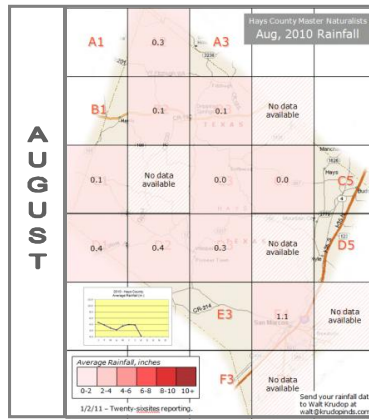

2010 Monthly Rainfall Data for Hays County

Hays County Master Naturalists
Jan, 2010 Rainfall

Hays County Master Naturalists
Feb, 2010 Rainfall

Hays County Master Naturalists
Mar, 2010 Rainfall

Hays County Master Naturalists
April, 2010 Rainfall

6/1/10 – Thirty sites reporting.

Send your rainfall data to Walt Krudop at walt@krudopinds.com

Hays County Master Naturalists
May, 2010 Rainfall

Hays County Master Naturalists
June, 2010 Rainfall

Hays County Master Naturalists
July, 2010 Rainfall