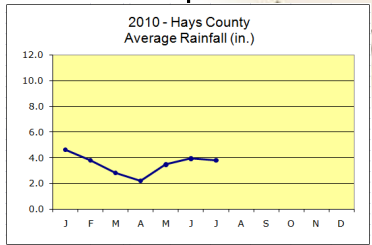

6/1/10 – Thirty sites reporting.

Send your rainfall data to Walt Krudop at walt@krudopinds.com

Hays County Master Naturalists
May, 2010 Rainfall

Hays County Master Naturalists
June, 2010 Rainfall

Hays County Master Naturalists
July, 2010 Rainfall