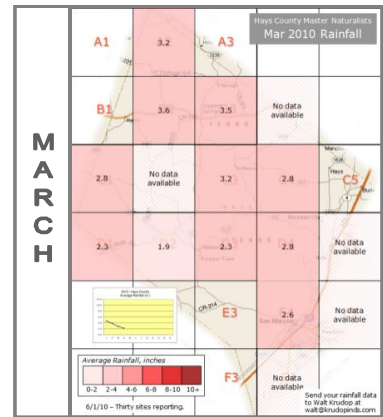

2010 Monthly Rainfall Data for Hays County

Hays County Master Naturalists
Jan, 2010 Rainfall

Hays County Master Naturalists
Feb, 2010 Rainfall

Hays County Master Naturalists
Mar, 2010 Rainfall

Hays County Master Naturalists
April, 2010 Rainfall

6/1/10 – Thirty sites reporting.

Send your rainfall data to Walt Krudop at walt@krudopinds.com

Hays County Master Naturalists
May, 2010 Rainfall

Hays County Master Naturalists
June, 2010 Rainfall

Hays County Master Naturalists
July, 2010 Rainfall