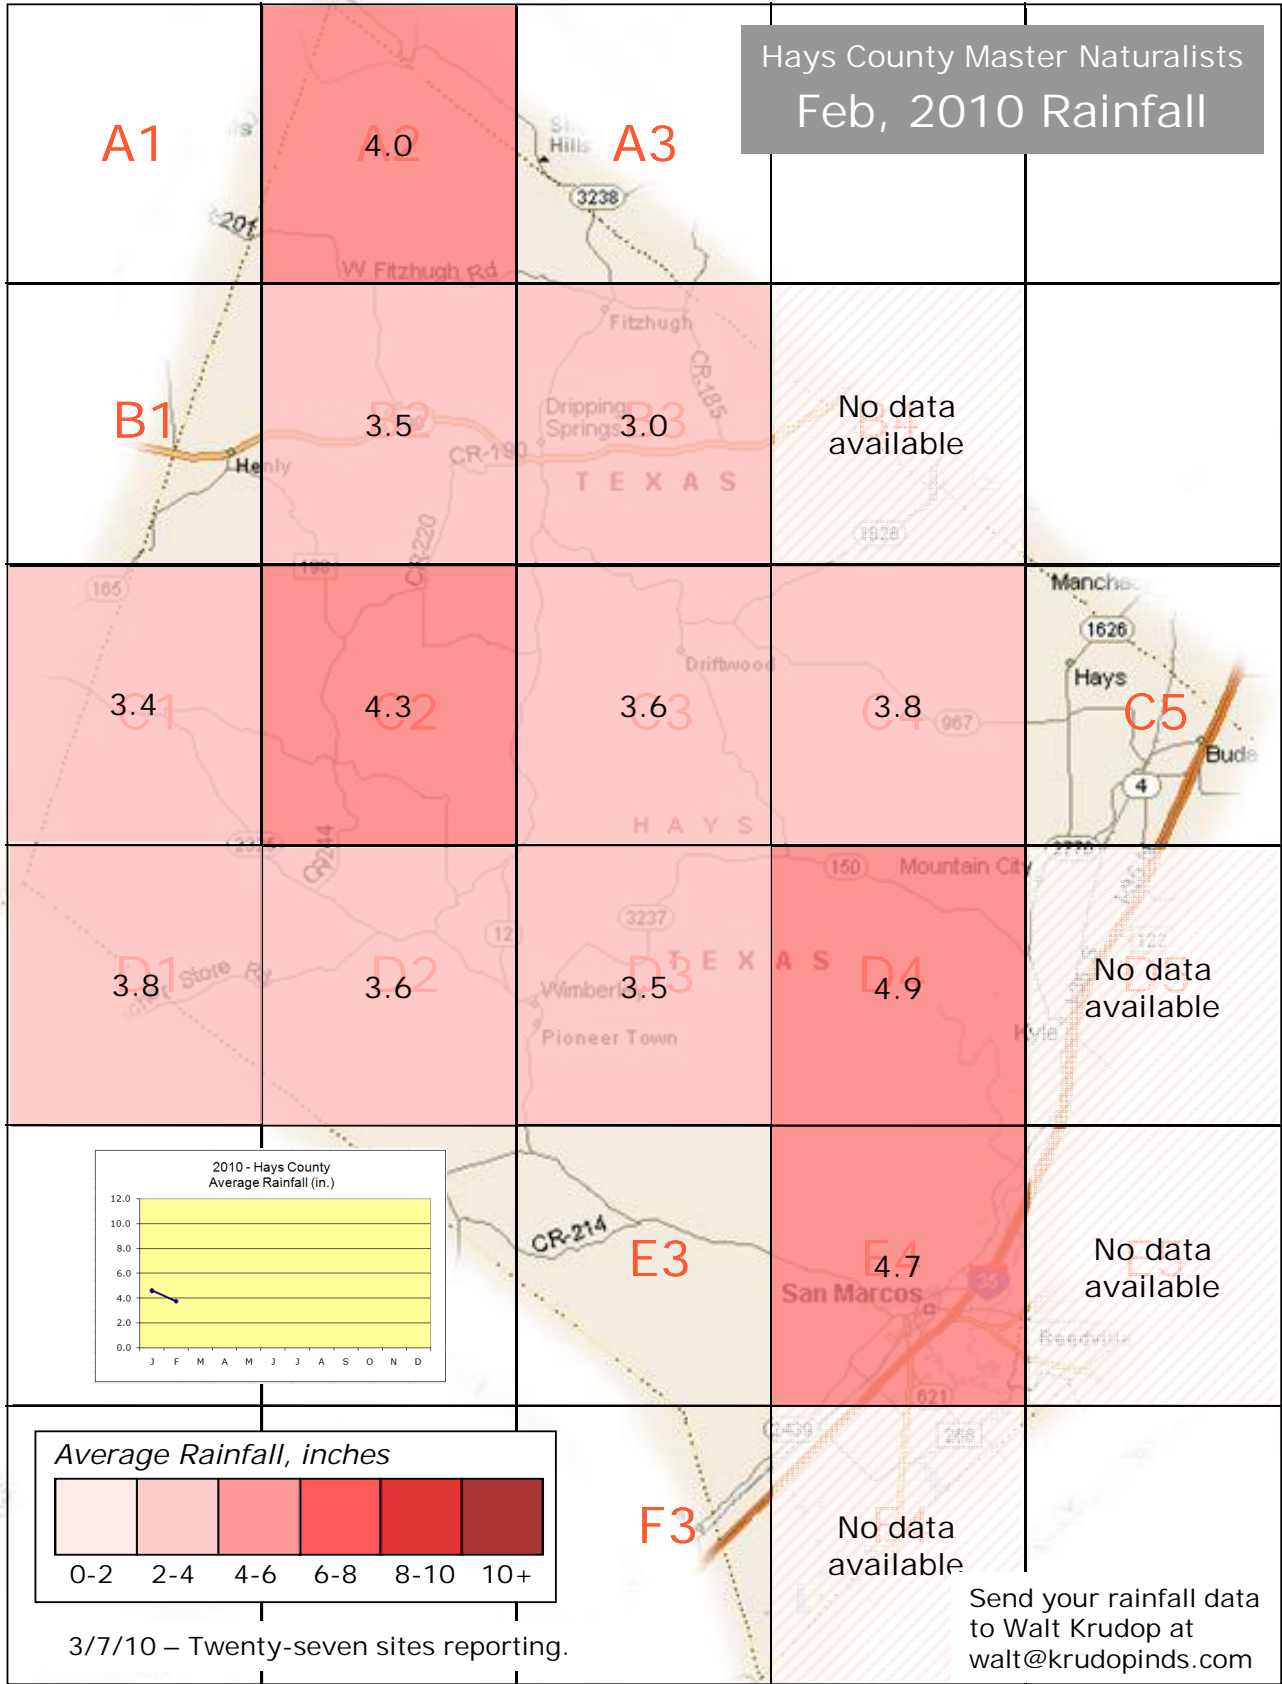

2010 Monthly Rainfall Data for Hays County

Hays County Master Naturalists
Jan, 2010 Rainfall

Hays County Master Naturalists
Feb, 2010 Rainfall

Hays County Master Naturalists
Mar, 2010 Rainfall

Hays County Master Naturalists
April, 2010 Rainfall

6/1/10 – Thirty sites reporting.

Send your rainfall data to Walt Krudop at walt@krudopinds.com

Hays County Master Naturalists
May, 2010 Rainfall

Hays County Master Naturalists
June, 2010 Rainfall

Hays County Master Naturalists
July, 2010 Rainfall

1/2/11 – Thirty-two sites reporting.

Send your rainfall data to Walt Krudop at walt@krudopinds.com

Hays County Master Naturalists
Aug, 2010 Rainfall

Hays County Master Naturalists
 Sept, 2010 Rainfall

Hays County Master Naturalists
Oct, 2010 Rainfall

1/2/11 – Twenty-five sites reporting.

Send your rainfall data to Walt Krudop at walt@krudopinds.com

Hays County Master Naturalists
Nov, 2010 Rainfall

Hays County Master Naturalists
Dec, 2010 Rainfall