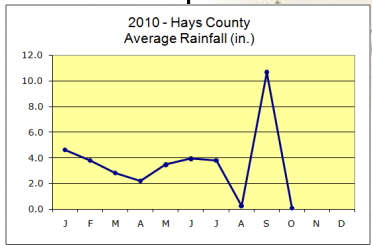

1/2/11 – Thirty-two sites reporting.

Send your rainfall data to Walt Krudop at walt@krudopinds.com

Hays County Master Naturalists
Aug, 2010 Rainfall

Hays County Master Naturalists
 Sept, 2010 Rainfall

Hays County Master Naturalists
Oct, 2010 Rainfall