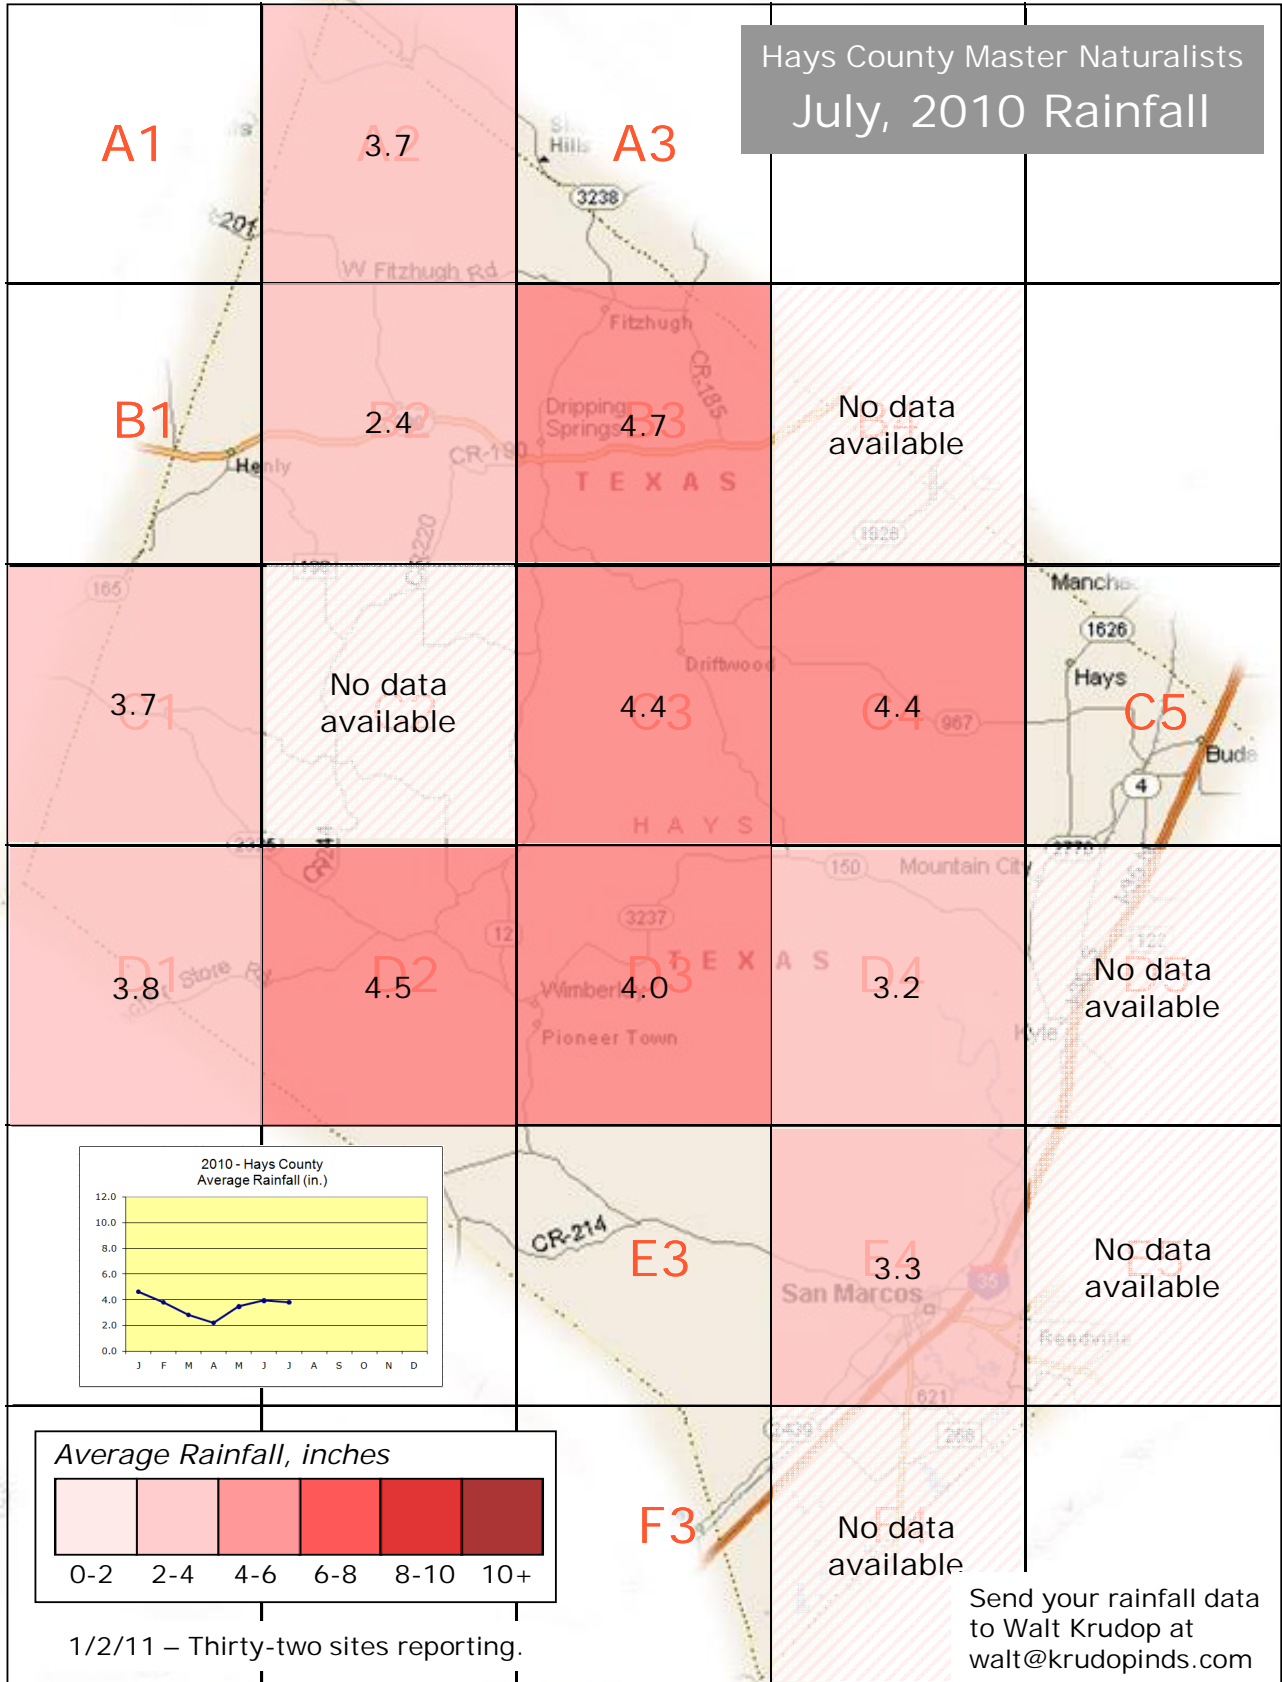

2010 Monthly Rainfall Data for Hays County

Hays County Master Naturalists
Jan, 2010 Rainfall

Hays County Master Naturalists
Feb, 2010 Rainfall

Hays County Master Naturalists
Mar, 2010 Rainfall

Hays County Master Naturalists
April, 2010 Rainfall

6/1/10 – Thirty sites reporting.

Send your rainfall data to Walt Krudop at walt@krudopinds.com

Hays County Master Naturalists
May, 2010 Rainfall

Hays County Master Naturalists
June, 2010 Rainfall

Hays County Master Naturalists
July, 2010 Rainfall

1/2/11 – Thirty-two sites reporting.

Send your rainfall data to Walt Krudop at walt@krudopinds.com

Hays County Master Naturalists
Aug, 2010 Rainfall

Hays County Master Naturalists
 Sept, 2010 Rainfall

Hays County Master Naturalists
Oct, 2010 Rainfall