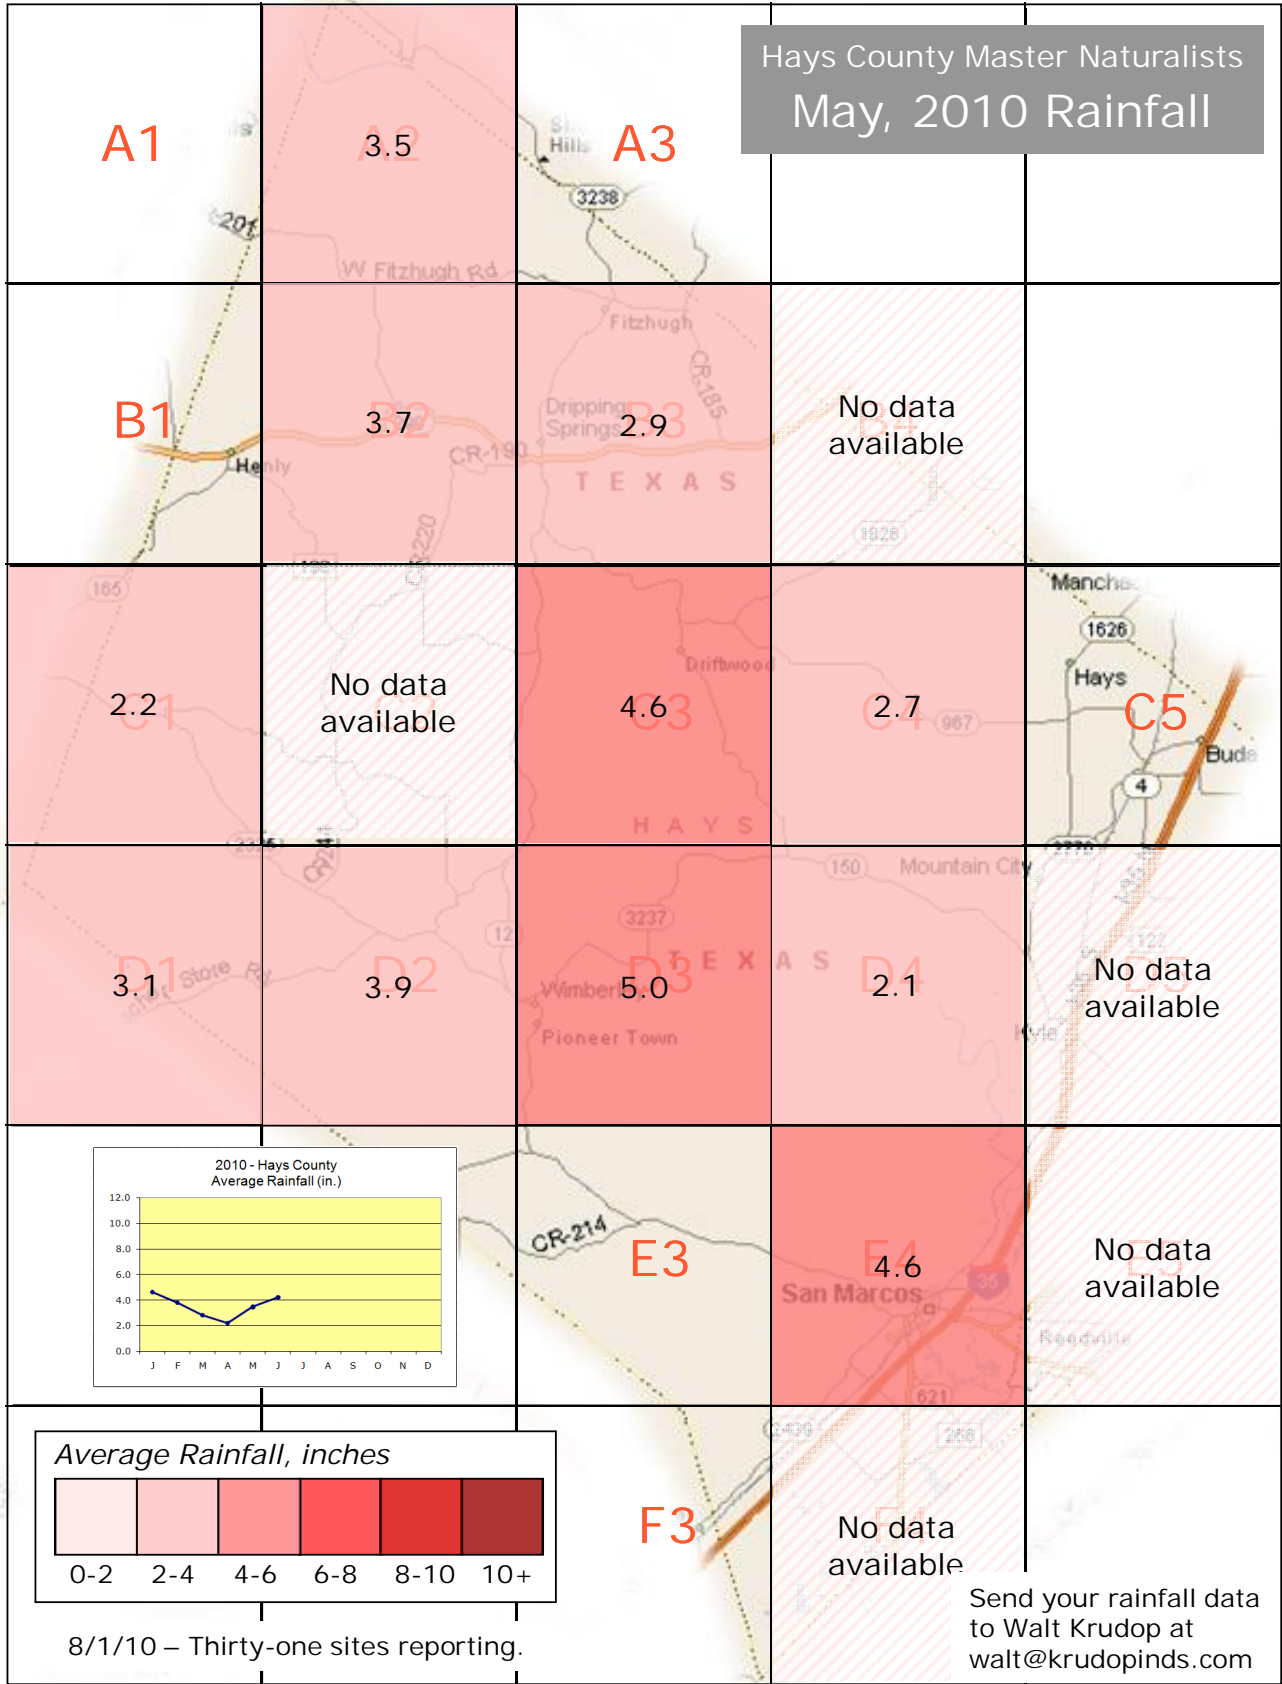

2010 Monthly Rainfall Data for Hays County

Hays County Master Naturalists
Jan, 2010 Rainfall

Hays County Master Naturalists
Feb, 2010 Rainfall

Hays County Master Naturalists
Mar, 2010 Rainfall

Hays County Master Naturalists
April, 2010 Rainfall

6/1/10 – Thirty sites reporting.

Send your rainfall data to Walt Krudop at walt@krudopinds.com

Hays County Master Naturalists
May, 2010 Rainfall

Hays County Master Naturalists
June, 2010 Rainfall

Hays County Master Naturalists
July, 2010 Rainfall

1/2/11 – Thirty-two sites reporting.

Send your rainfall data to Walt Krudop at walt@krudopinds.com

Hays County Master Naturalists
Aug, 2010 Rainfall

Hays County Master Naturalists
 Sept, 2010 Rainfall

Hays County Master Naturalists
Oct, 2010 Rainfall

1/2/11 – Twenty-five sites reporting.

Send your rainfall data to Walt Krudop at walt@krudopinds.com

Hays County Master Naturalists
Nov, 2010 Rainfall

Hays County Master Naturalists
Dec, 2010 Rainfall