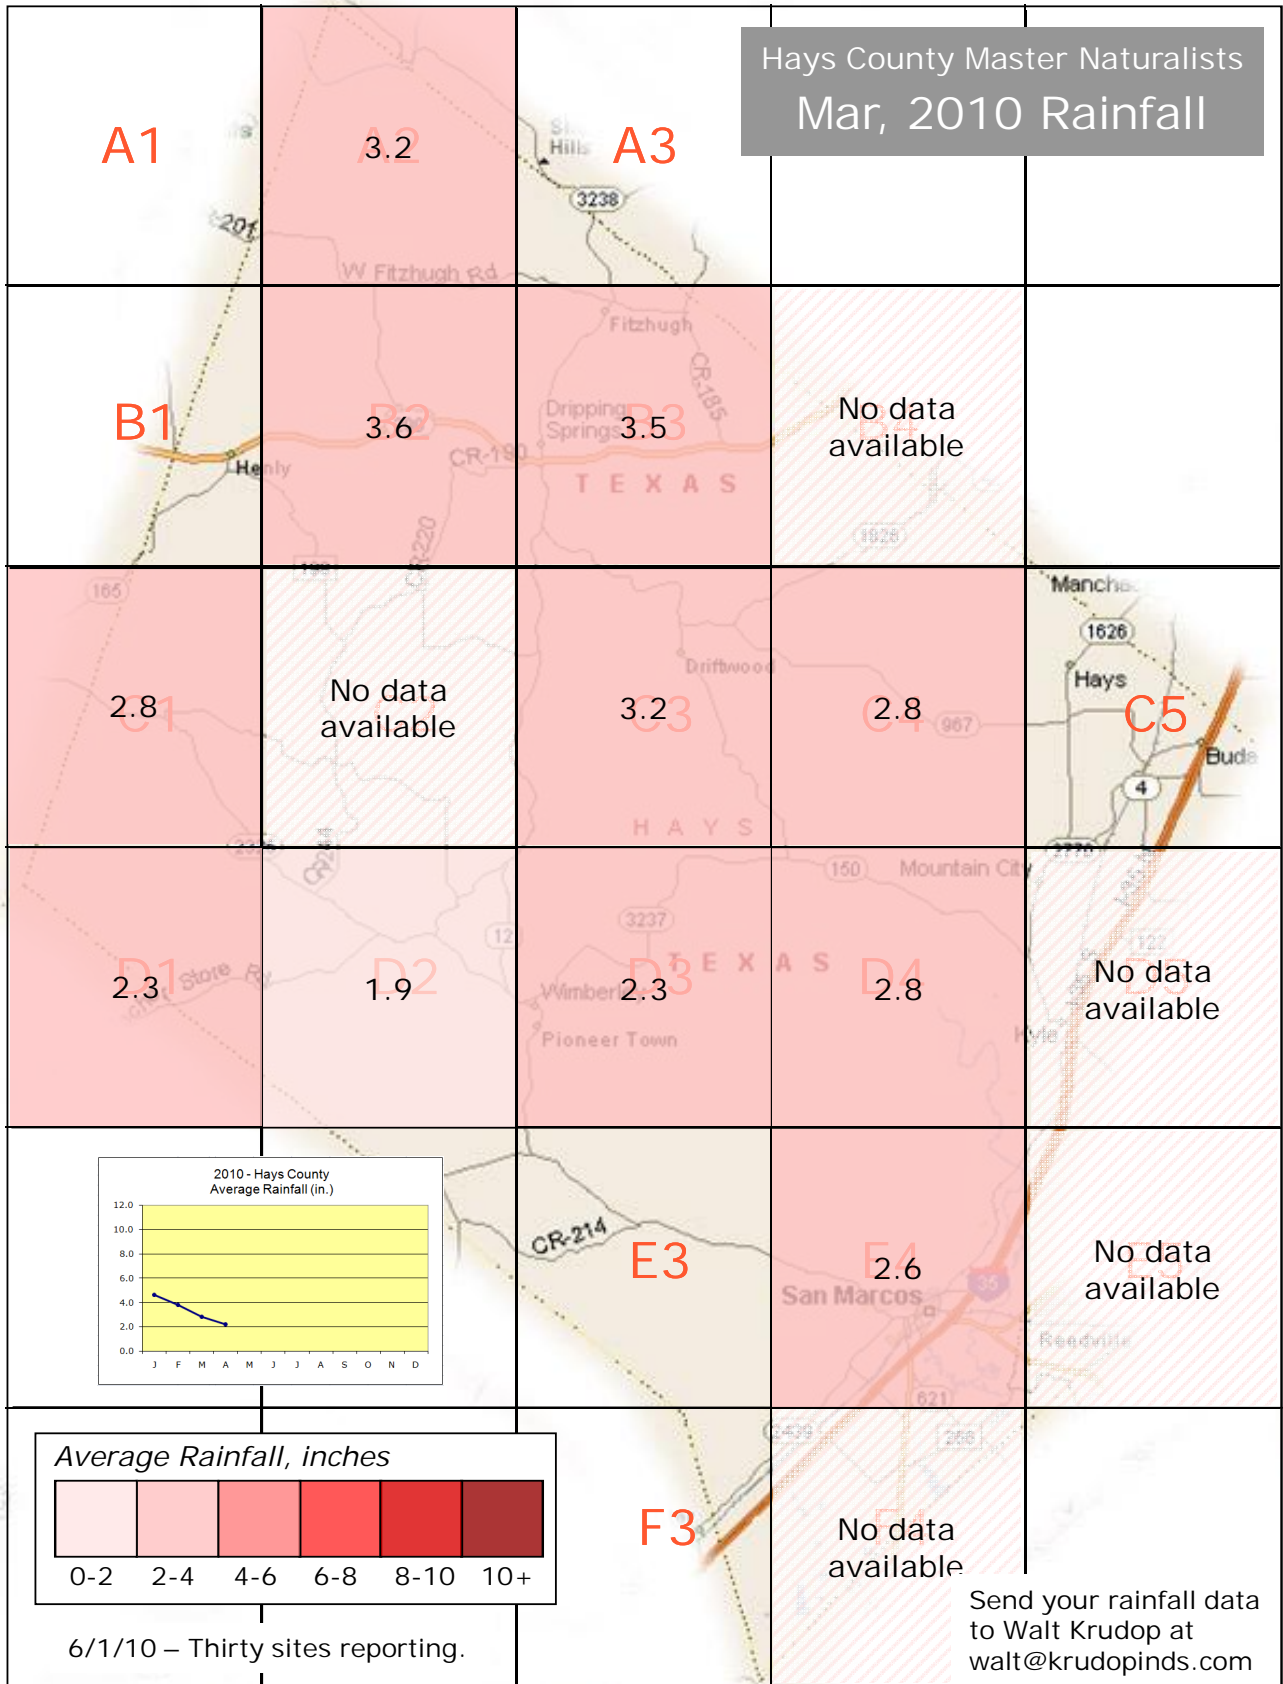

2010 Monthly Rainfall Data for Hays County

Hays County Master Naturalists
Jan, 2010 Rainfall

Hays County Master Naturalists
Feb, 2010 Rainfall

Hays County Master Naturalists
Mar, 2010 Rainfall

Hays County Master Naturalists
April, 2010 Rainfall

6/1/10 – Thirty sites reporting.

Send your rainfall data to Walt Krudop at walt@krudopinds.com

Hays County Master Naturalists
May, 2010 Rainfall

Hays County Master Naturalists
June, 2010 Rainfall

Hays County Master Naturalists
July, 2010 Rainfall

1/2/11 – Thirty-two sites reporting.

Send your rainfall data to Walt Krudop at walt@krudopinds.com

Hays County Master Naturalists
Aug, 2010 Rainfall

Hays County Master Naturalists
 Sept, 2010 Rainfall

Hays County Master Naturalists
Oct, 2010 Rainfall

1/2/11 – Twenty-five sites reporting.

Send your rainfall data to Walt Krudop at walt@krudopinds.com

Hays County Master Naturalists
Nov, 2010 Rainfall

Hays County Master Naturalists
Dec, 2010 Rainfall