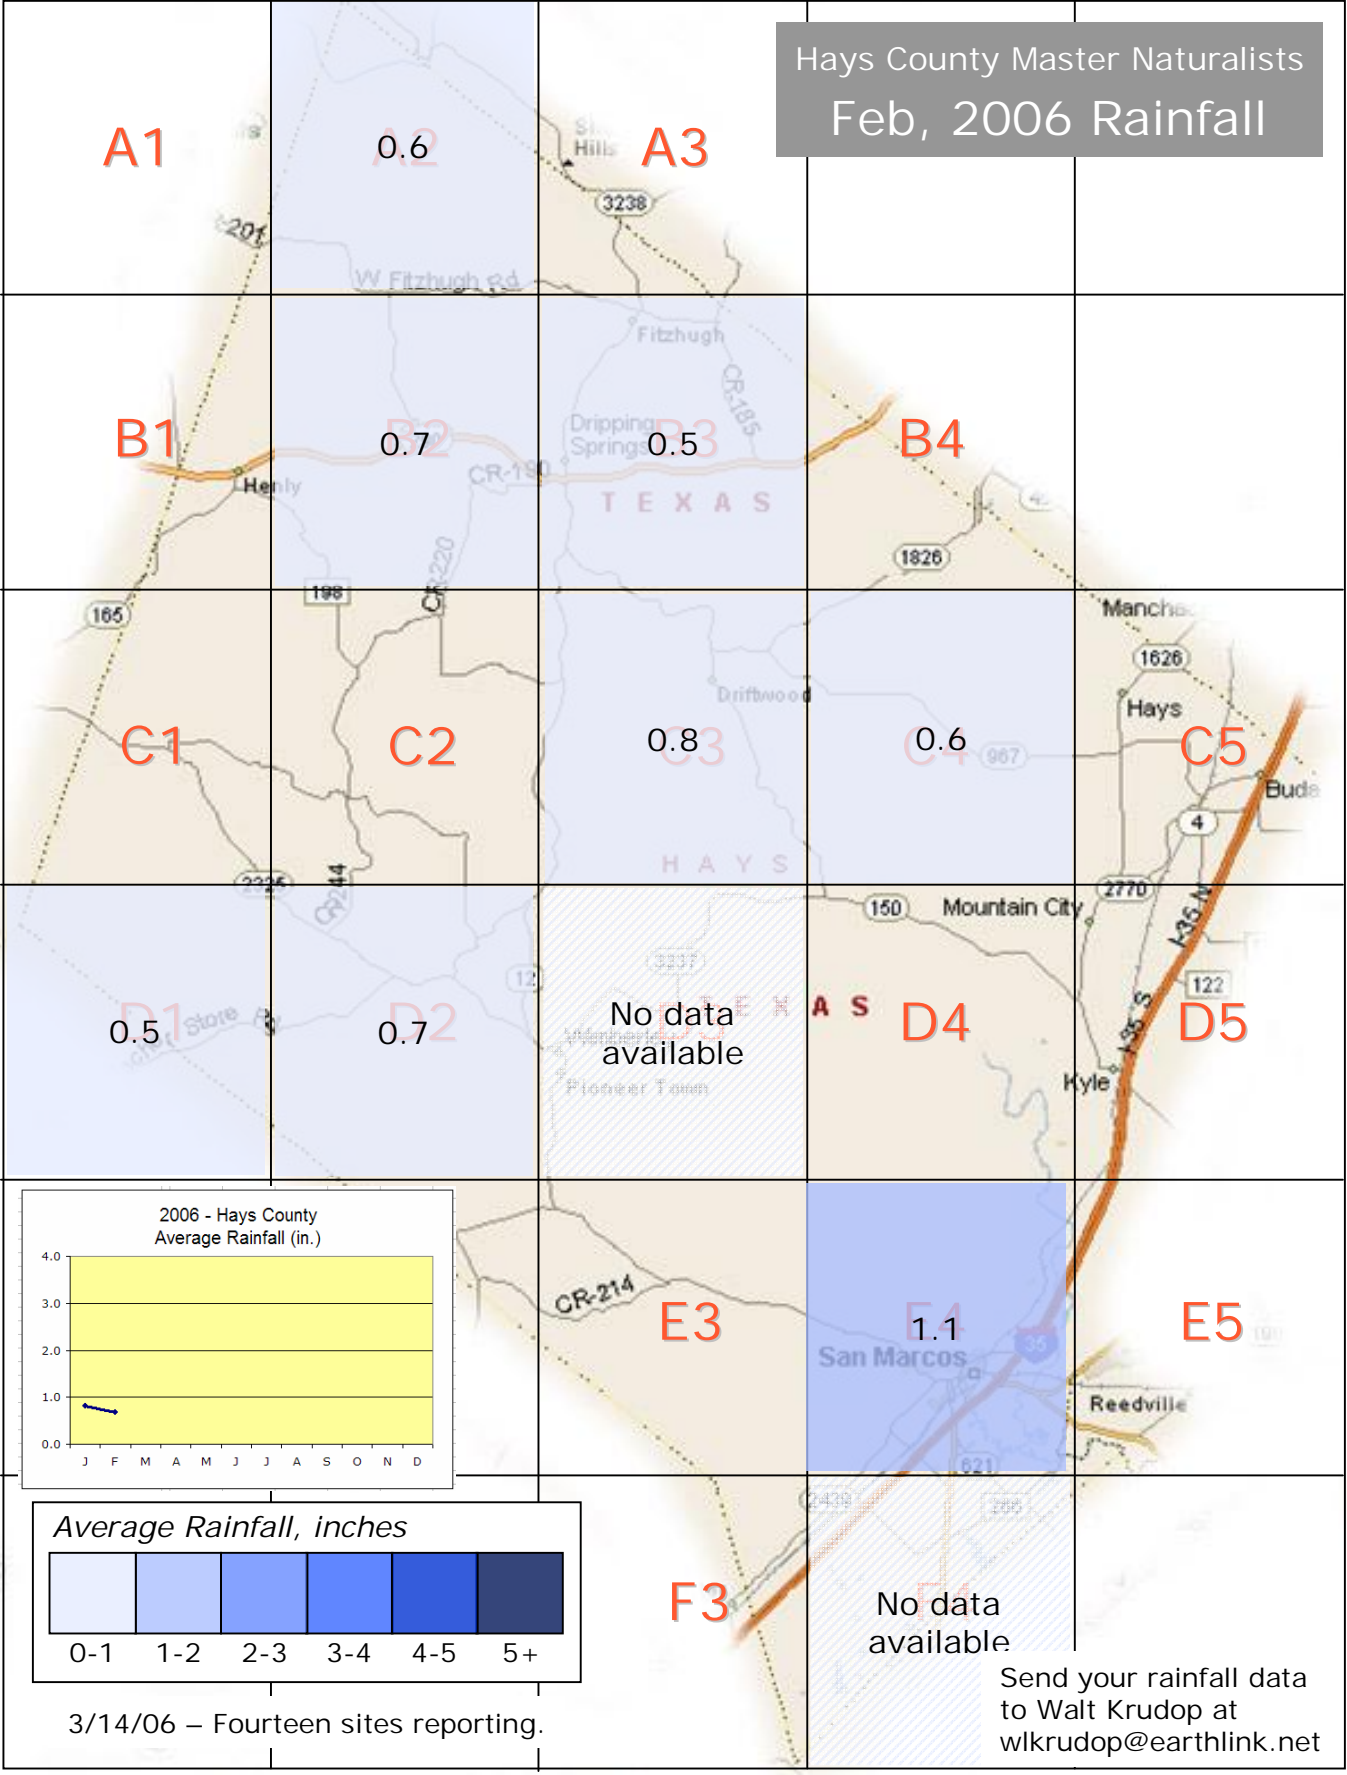

2006 Monthly Rainfall Data for Hays County

Hays County Master Naturalists
Jan, 2006 Rainfall

2/5/06 – Seventeen sites reporting.

Send your rainfall data to Walt Krudop at wlkrudop@earthlink.net

Hays County Master Naturalists
Feb, 2006 Rainfall

Hays County Master Naturalists
Mar, 2006 Rainfall

Hays County Master Naturalists
 April 2006 Rainfall

Hays County Master Naturalists
 May 2006 Rainfall

6/17/06 – 26 of 34 sites reporting.

Send your rainfall data to Walt Krudop at wkrudop@earthlink.net

Hays County Master Naturalists
June 2006 Rainfall

1/13/07 - 24 of 34 sites reporting.

Send your rainfall data to Walt Krudop at wlkrudop@earthlink.net

Hays County Master Naturalists
July, 2006 Rainfall

Hays County Master Naturalists August, 2006 Rainfall

Hays County Master Naturalists
 Sept 2006 Rainfall

1/13/07 17 of 34 sites reporting.

No data available

Send your rainfall data to Walt Krudop at wkrudop@earthlink.net

Hays County Master Naturalists
 Oct 2006 Rainfall