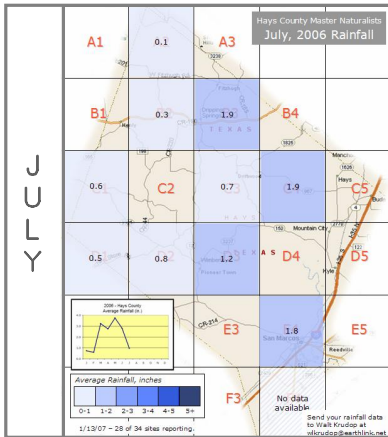

2006 Monthly Rainfall Data for Hays County

Hays County Master Naturalists
Jan, 2006 Rainfall

2/5/06 – Seventeen sites reporting.

Send your rainfall data to Walt Krudop at wlkrudop@earthlink.net

Hays County Master Naturalists
Feb, 2006 Rainfall

Hays County Master Naturalists
Mar, 2006 Rainfall

Hays County Master Naturalists
 April 2006 Rainfall

Hays County Master Naturalists
 May 2006 Rainfall

6/17/06 – 26 of 34 sites reporting.

Send your rainfall data to Walt Krudop at wkrudop@earthlink.net