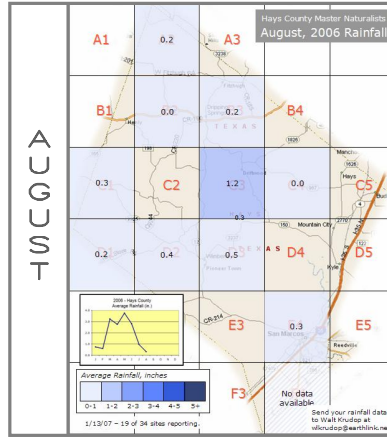

2006 Monthly Rainfall Data for Hays County

Hays County Master Naturalists
Jan, 2006 Rainfall

2/5/06 – Seventeen sites reporting.

Send your rainfall data to Walt Krudop at wlkrudop@earthlink.net

Hays County Master Naturalists
Feb, 2006 Rainfall

Hays County Master Naturalists
Mar, 2006 Rainfall

Hays County Master Naturalists
 April 2006 Rainfall

Hays County Master Naturalists
 May 2006 Rainfall

6/17/06 – 26 of 34 sites reporting.

Send your rainfall data to Walt Krudop at wkrudop@earthlink.net