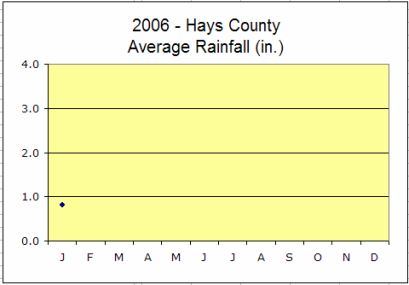

2006 Monthly Rainfall Data for Hays County

Hays County Master Naturalists
Jan, 2006 Rainfall

2/5/06 – Seventeen sites reporting.

Send your rainfall data to Walt Krudop at wlkrudop@earthlink.net

Hays County Master Naturalists
Feb, 2006 Rainfall

Hays County Master Naturalists
Mar, 2006 Rainfall

Hays County Master Naturalists
 April 2006 Rainfall

Hays County Master Naturalists
 May 2006 Rainfall

6/17/06 – 26 of 34 sites reporting.

Send your rainfall data to Walt Krudop at wkrudop@earthlink.net