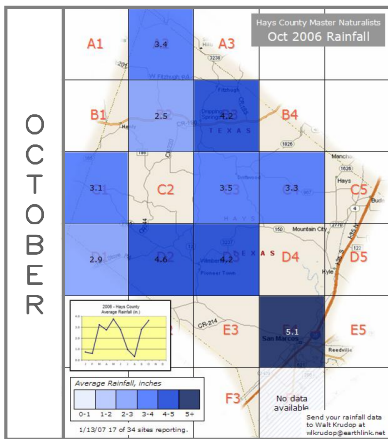

2006 Monthly Rainfall Data for Hays County

Hays County Master Naturalists
Jan, 2006 Rainfall

2/5/06 – Seventeen sites reporting.

Send your rainfall data to Walt Krudop at wlkrudop@earthlink.net

Hays County Master Naturalists
Feb, 2006 Rainfall

Hays County Master Naturalists
Mar, 2006 Rainfall

Hays County Master Naturalists
 April 2006 Rainfall

Hays County Master Naturalists
 May 2006 Rainfall

6/17/06 – 26 of 34 sites reporting.

Send your rainfall data to Walt Krudop at wkrudop@earthlink.net