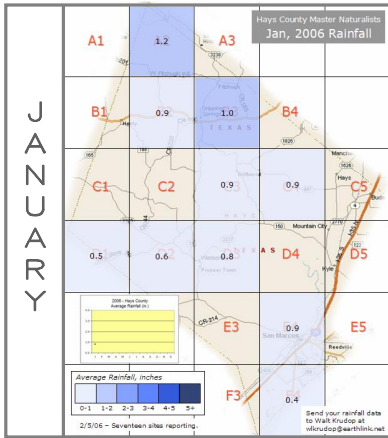

2006 Monthly Rainfall Data for Hays County

Hays County Master Naturalists
Jan, 2006 Rainfall

2/5/06 – Seventeen sites reporting.

Send your rainfall data to Walt Krudop at wlkrudop@earthlink.net

Hays County Master Naturalists
Feb, 2006 Rainfall

Hays County Master Naturalists
Mar, 2006 Rainfall

Hays County Master Naturalists
 April 2006 Rainfall

Hays County Master Naturalists
 May 2006 Rainfall

6/17/06 – 26 of 34 sites reporting.

Send your rainfall data to Walt Krudop at wkrudop@earthlink.net