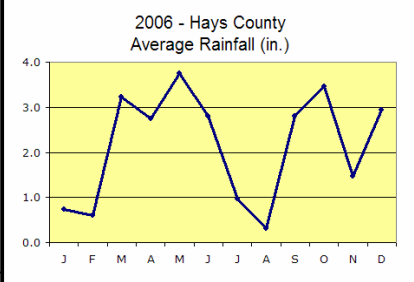

Hays County Master Naturalists
Dec, 2006 Rainfall

1/13/07 17 of 34 sites reporting.

Send your rainfall data to Walt Krudop at wlkrudop@earthlink.net