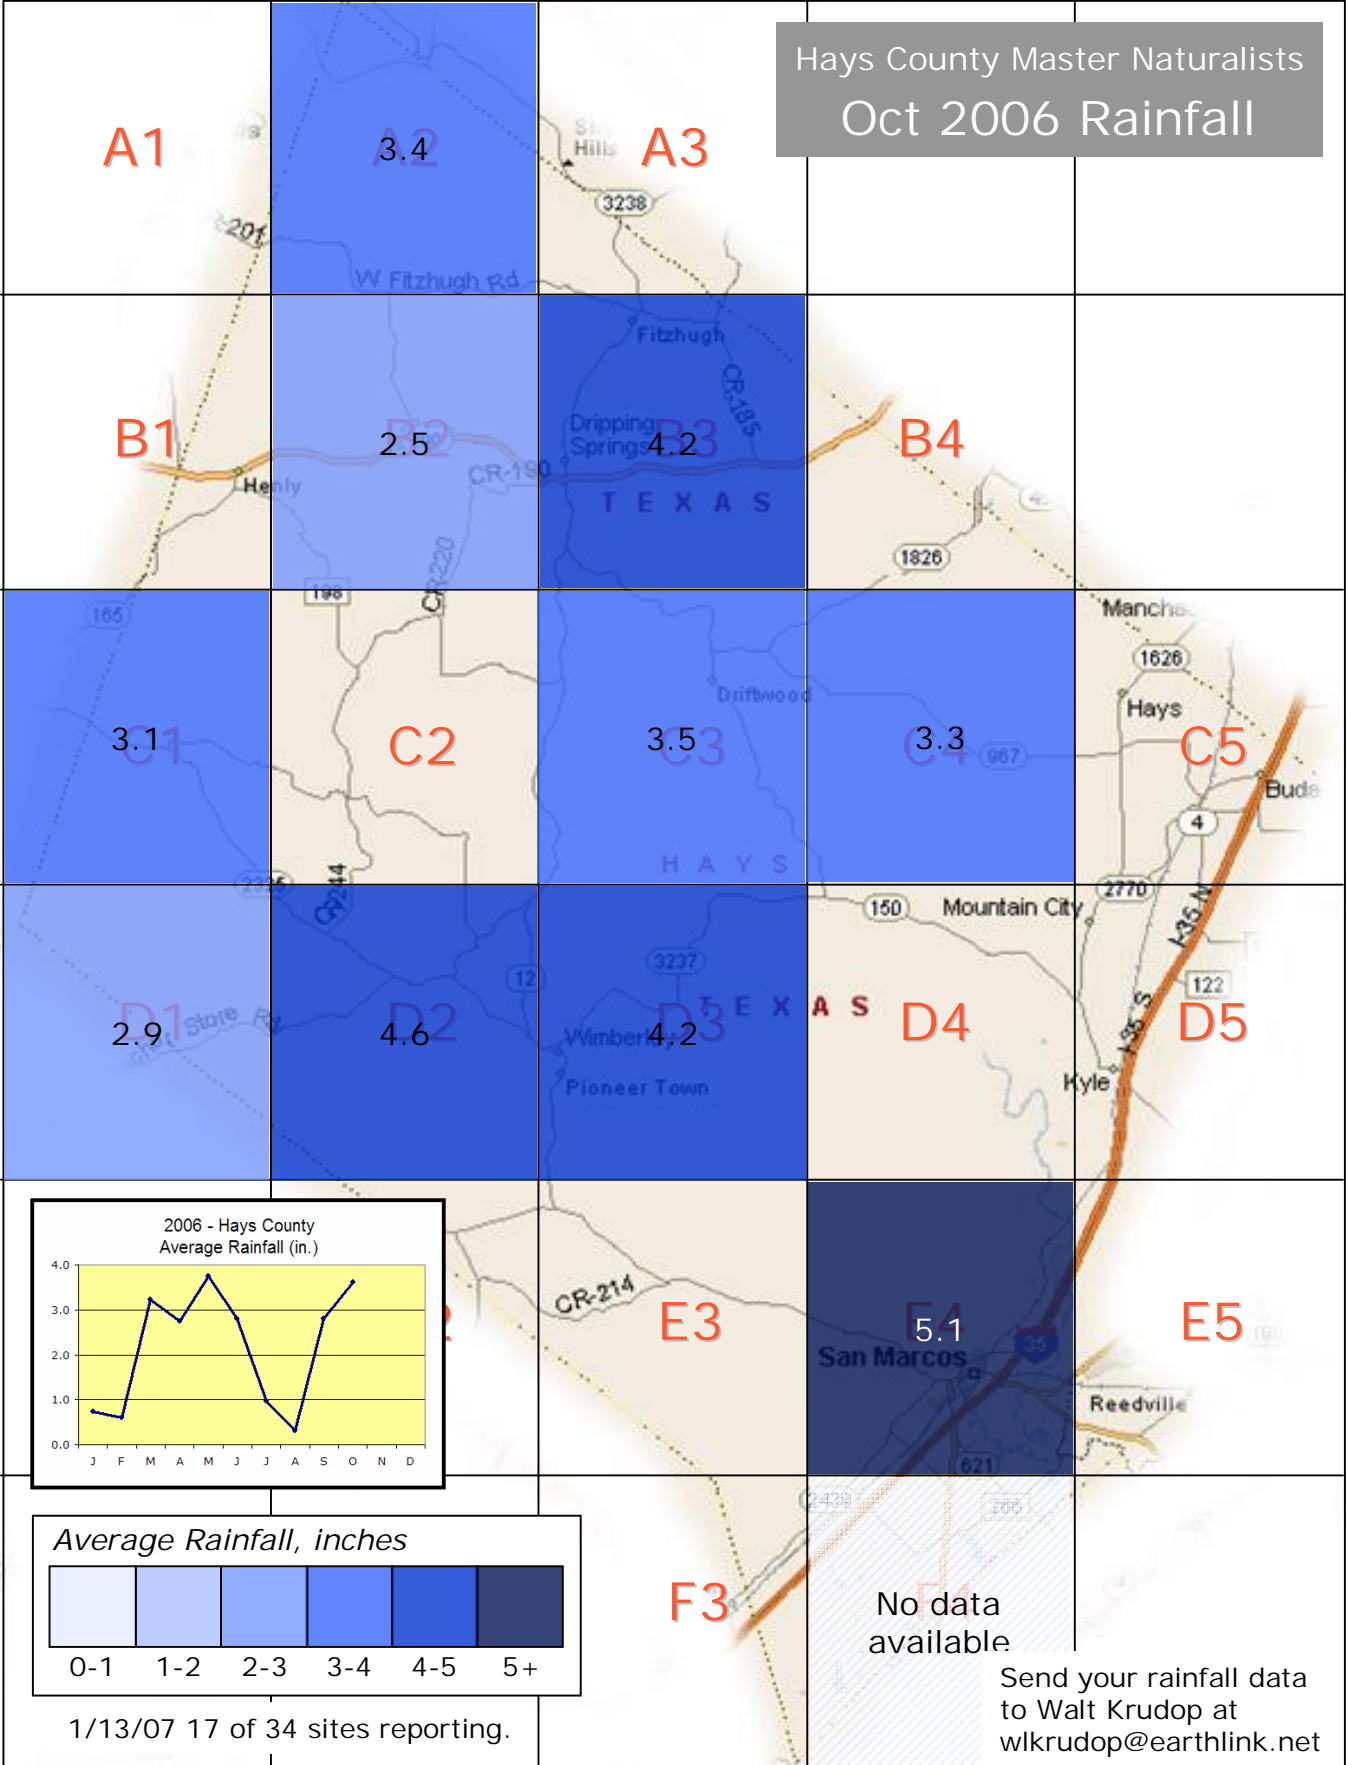

2006 Monthly Rainfall Data for Hays County

Hays County Master Naturalists
Jan, 2006 Rainfall

2/5/06 – Seventeen sites reporting.

Send your rainfall data to Walt Krudop at wlkrudop@earthlink.net

Hays County Master Naturalists
Feb, 2006 Rainfall

Hays County Master Naturalists
Mar, 2006 Rainfall

Hays County Master Naturalists
 April 2006 Rainfall

Hays County Master Naturalists
 May 2006 Rainfall

6/17/06 – 26 of 34 sites reporting.

Send your rainfall data to Walt Krudop at wkrudop@earthlink.net

Hays County Master Naturalists
June 2006 Rainfall

1/13/07 - 24 of 34 sites reporting.

Send your rainfall data to Walt Krudop at wlkrudop@earthlink.net

Hays County Master Naturalists
July, 2006 Rainfall

Hays County Master Naturalists August, 2006 Rainfall

Hays County Master Naturalists
 Sept 2006 Rainfall

1/13/07 17 of 34 sites reporting.

No data available

Send your rainfall data to Walt Krudop at wkrudop@earthlink.net

Hays County Master Naturalists
 Oct 2006 Rainfall