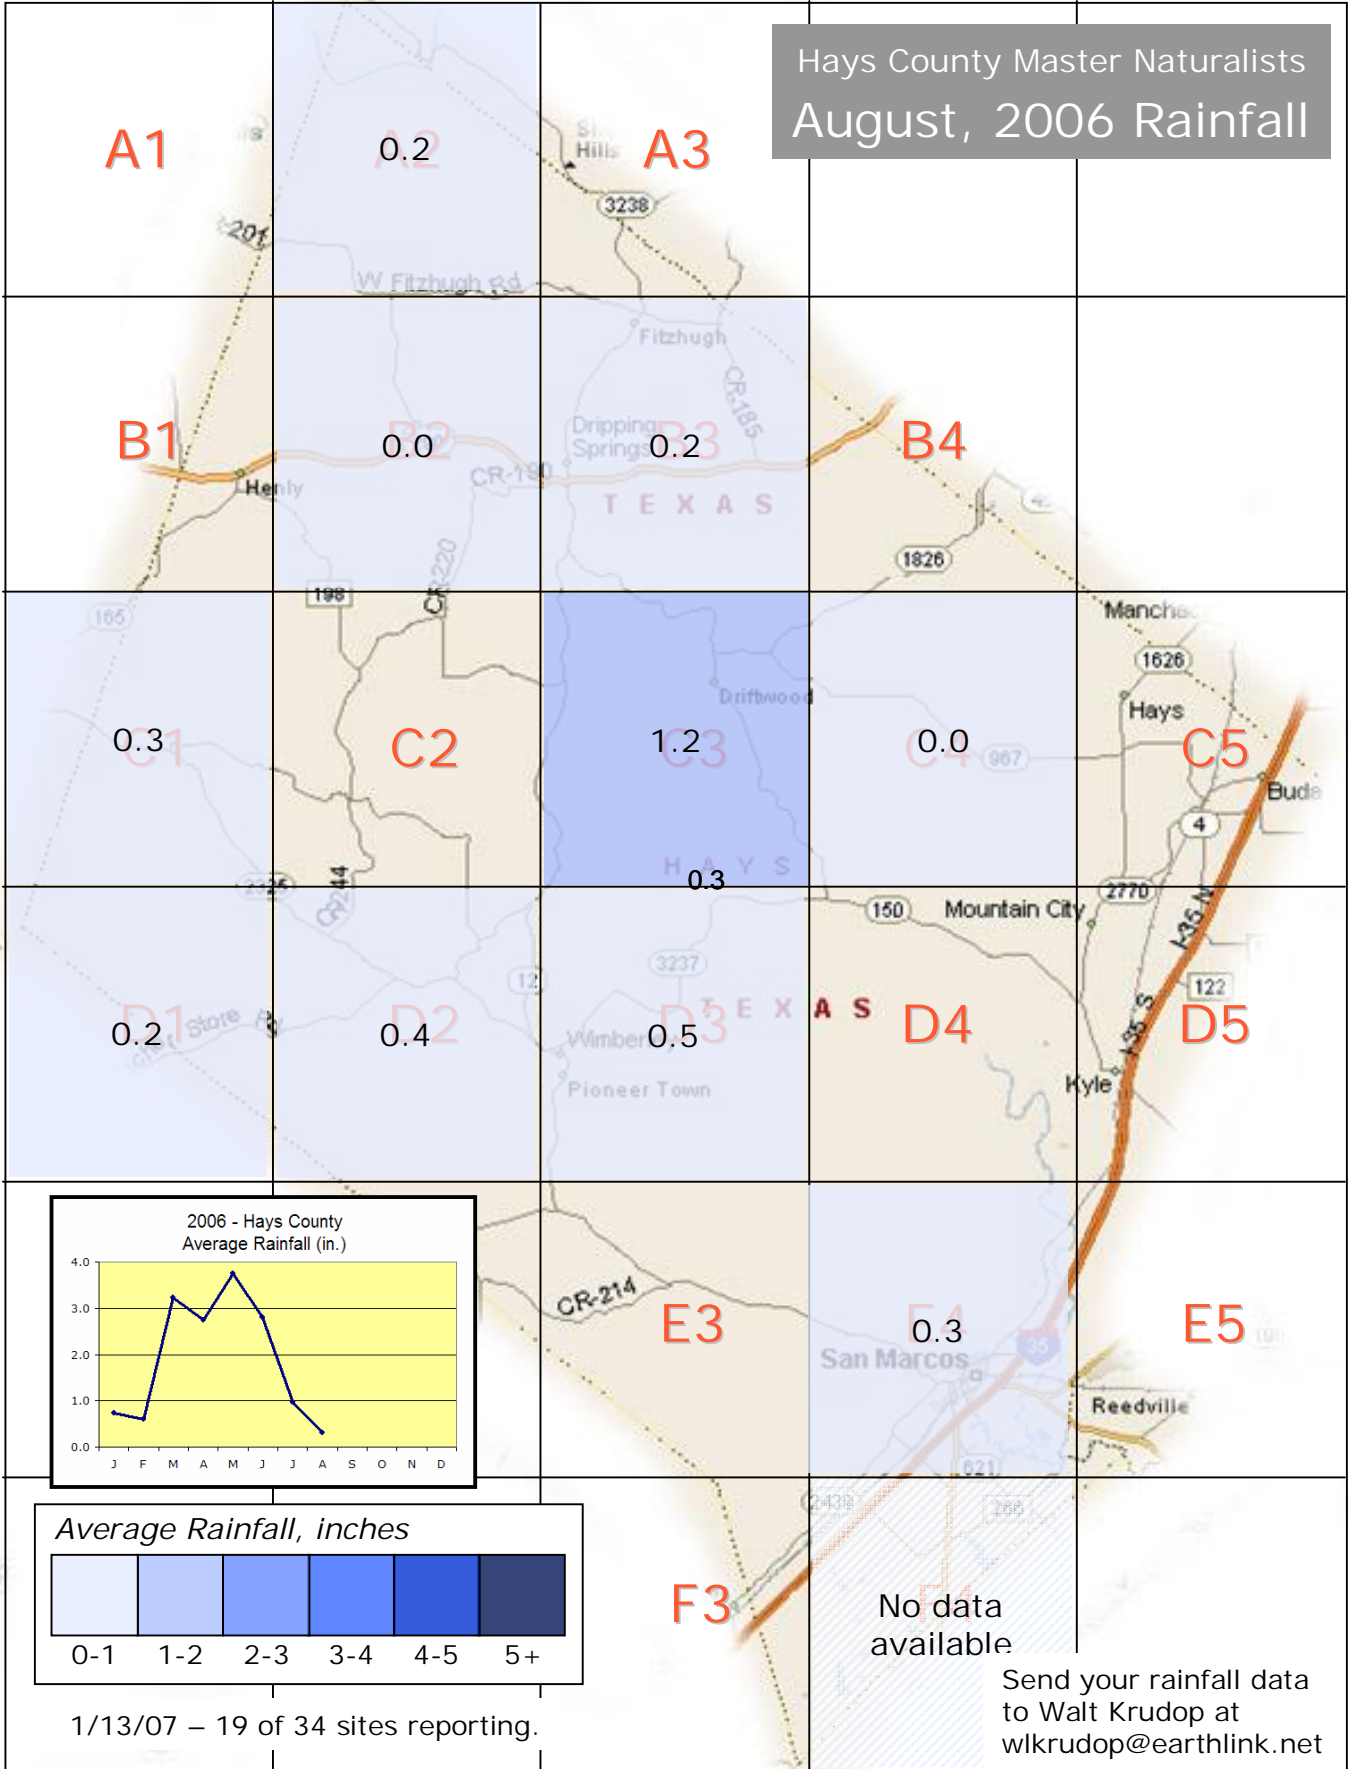

2006 Monthly Rainfall Data for Hays County

Hays County Master Naturalists
Jan, 2006 Rainfall

2/5/06 – Seventeen sites reporting.

Send your rainfall data to Walt Krudop at wlkrudop@earthlink.net

Hays County Master Naturalists
Feb, 2006 Rainfall

Hays County Master Naturalists
Mar, 2006 Rainfall

Hays County Master Naturalists
 April 2006 Rainfall

Hays County Master Naturalists
 May 2006 Rainfall

6/17/06 – 26 of 34 sites reporting.

Send your rainfall data to Walt Krudop at wkrudop@earthlink.net

Hays County Master Naturalists
June 2006 Rainfall

1/13/07 - 24 of 34 sites reporting.

Send your rainfall data to Walt Krudop at wlkrudop@earthlink.net

Hays County Master Naturalists
July, 2006 Rainfall

Hays County Master Naturalists August, 2006 Rainfall