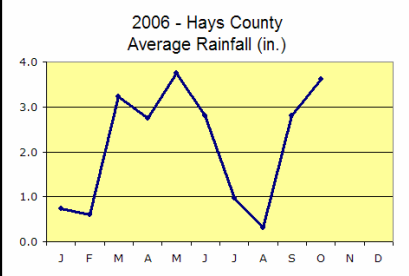

Hays County Master Naturalists
June 2006 Rainfall

1/13/07 - 24 of 34 sites reporting.

Send your rainfall data to Walt Krudop at wlkrudop@earthlink.net

Hays County Master Naturalists
July, 2006 Rainfall

Hays County Master Naturalists August, 2006 Rainfall

Hays County Master Naturalists
 Sept 2006 Rainfall

1/13/07 17 of 34 sites reporting.

No data available

Send your rainfall data to Walt Krudop at wkrudop@earthlink.net

Hays County Master Naturalists
 Oct 2006 Rainfall