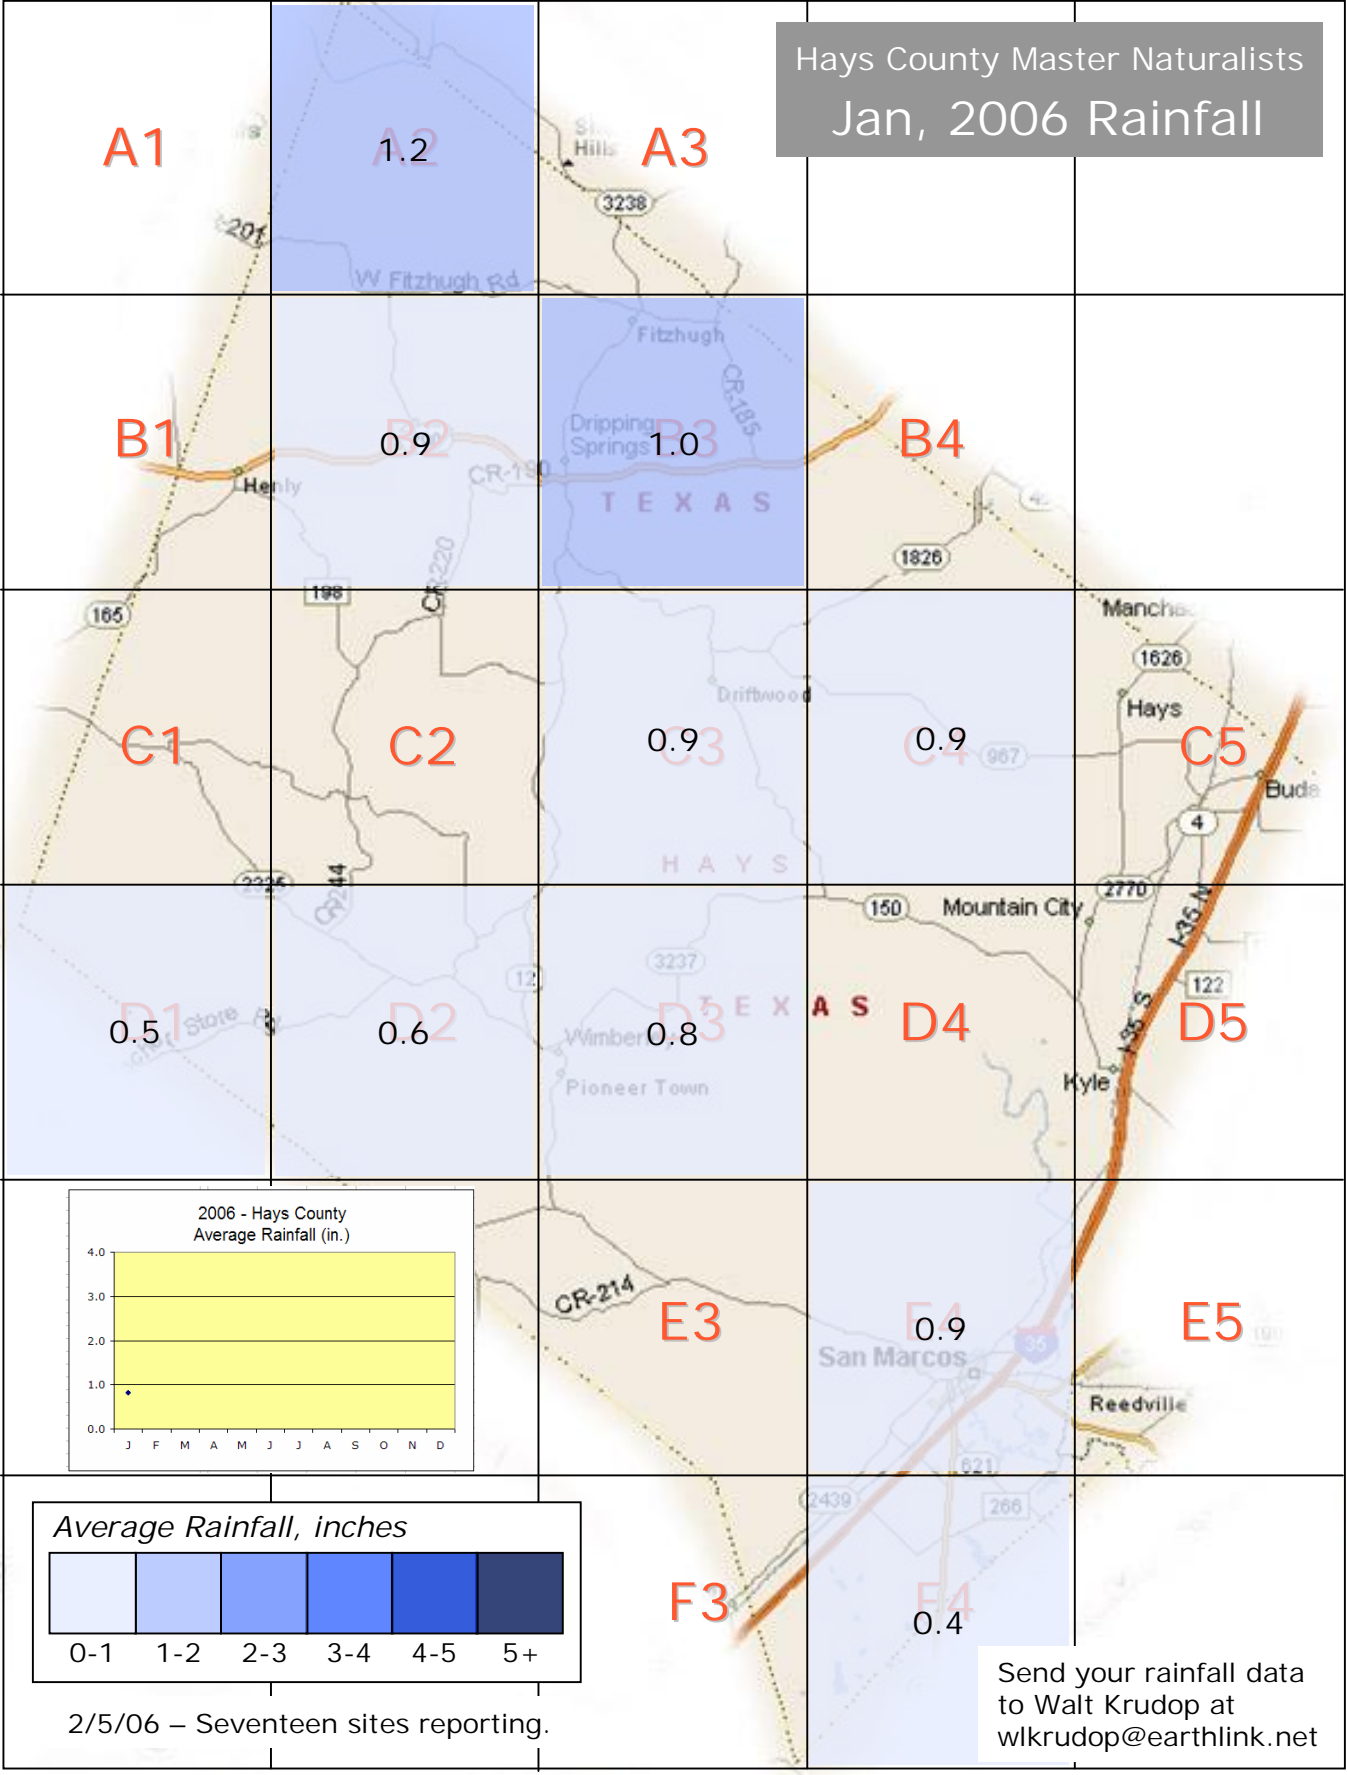

2006 Monthly Rainfall Data for Hays County

Hays County Master Naturalists
Jan, 2006 Rainfall

2/5/06 – Seventeen sites reporting.

Send your rainfall data to Walt Krudop at wlkrudop@earthlink.net

Hays County Master Naturalists
Feb, 2006 Rainfall

Hays County Master Naturalists
Mar, 2006 Rainfall

Hays County Master Naturalists
 April 2006 Rainfall

Hays County Master Naturalists
 May 2006 Rainfall

6/17/06 – 26 of 34 sites reporting.

Send your rainfall data to Walt Krudop at wkrudop@earthlink.net

Hays County Master Naturalists
June 2006 Rainfall

1/13/07 - 24 of 34 sites reporting.

Send your rainfall data to Walt Krudop at wlkrudop@earthlink.net

Hays County Master Naturalists
July, 2006 Rainfall

Hays County Master Naturalists August, 2006 Rainfall

Hays County Master Naturalists
 Sept 2006 Rainfall

1/13/07 17 of 34 sites reporting.

No data available

Send your rainfall data to Walt Krudop at wkrudop@earthlink.net

Hays County Master Naturalists
 Oct 2006 Rainfall