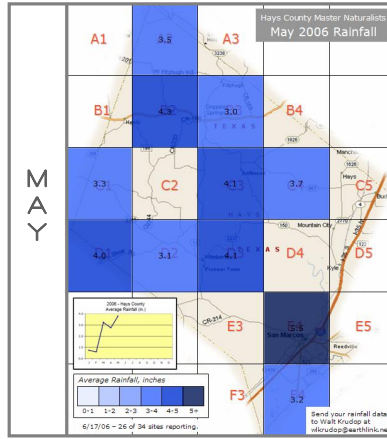

2006 Monthly Rainfall Data for Hays County

Hays County Master Naturalists
Jan, 2006 Rainfall

2/5/06 – Seventeen sites reporting.

Send your rainfall data to Walt Krudop at wlkrudop@earthlink.net

Hays County Master Naturalists
Feb, 2006 Rainfall

Hays County Master Naturalists
Mar, 2006 Rainfall

Hays County Master Naturalists
 April 2006 Rainfall

Hays County Master Naturalists
 May 2006 Rainfall

6/17/06 – 26 of 34 sites reporting.

Send your rainfall data to Walt Krudop at wkrudop@earthlink.net