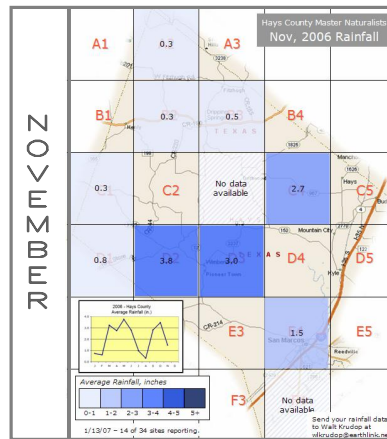

2006 Monthly Rainfall Data for Hays County

Hays County Master Naturalists
Jan, 2006 Rainfall

2/5/06 – Seventeen sites reporting.

Send your rainfall data to Walt Krudop at wlkrudop@earthlink.net

Hays County Master Naturalists
Feb, 2006 Rainfall

Hays County Master Naturalists
Mar, 2006 Rainfall

Hays County Master Naturalists
 April 2006 Rainfall

Hays County Master Naturalists
 May 2006 Rainfall

6/17/06 – 26 of 34 sites reporting.

Send your rainfall data to Walt Krudop at wkrudop@earthlink.net