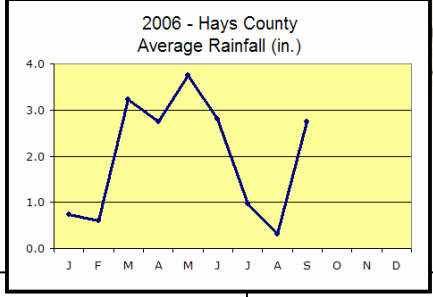

Hays County Master Naturalists
Sept 2006 Rainfall

1/13/07 17 of 34 sites reporting.

No data available

Send your rainfall data to Walt Krudop at wkrudop@earthlink.net