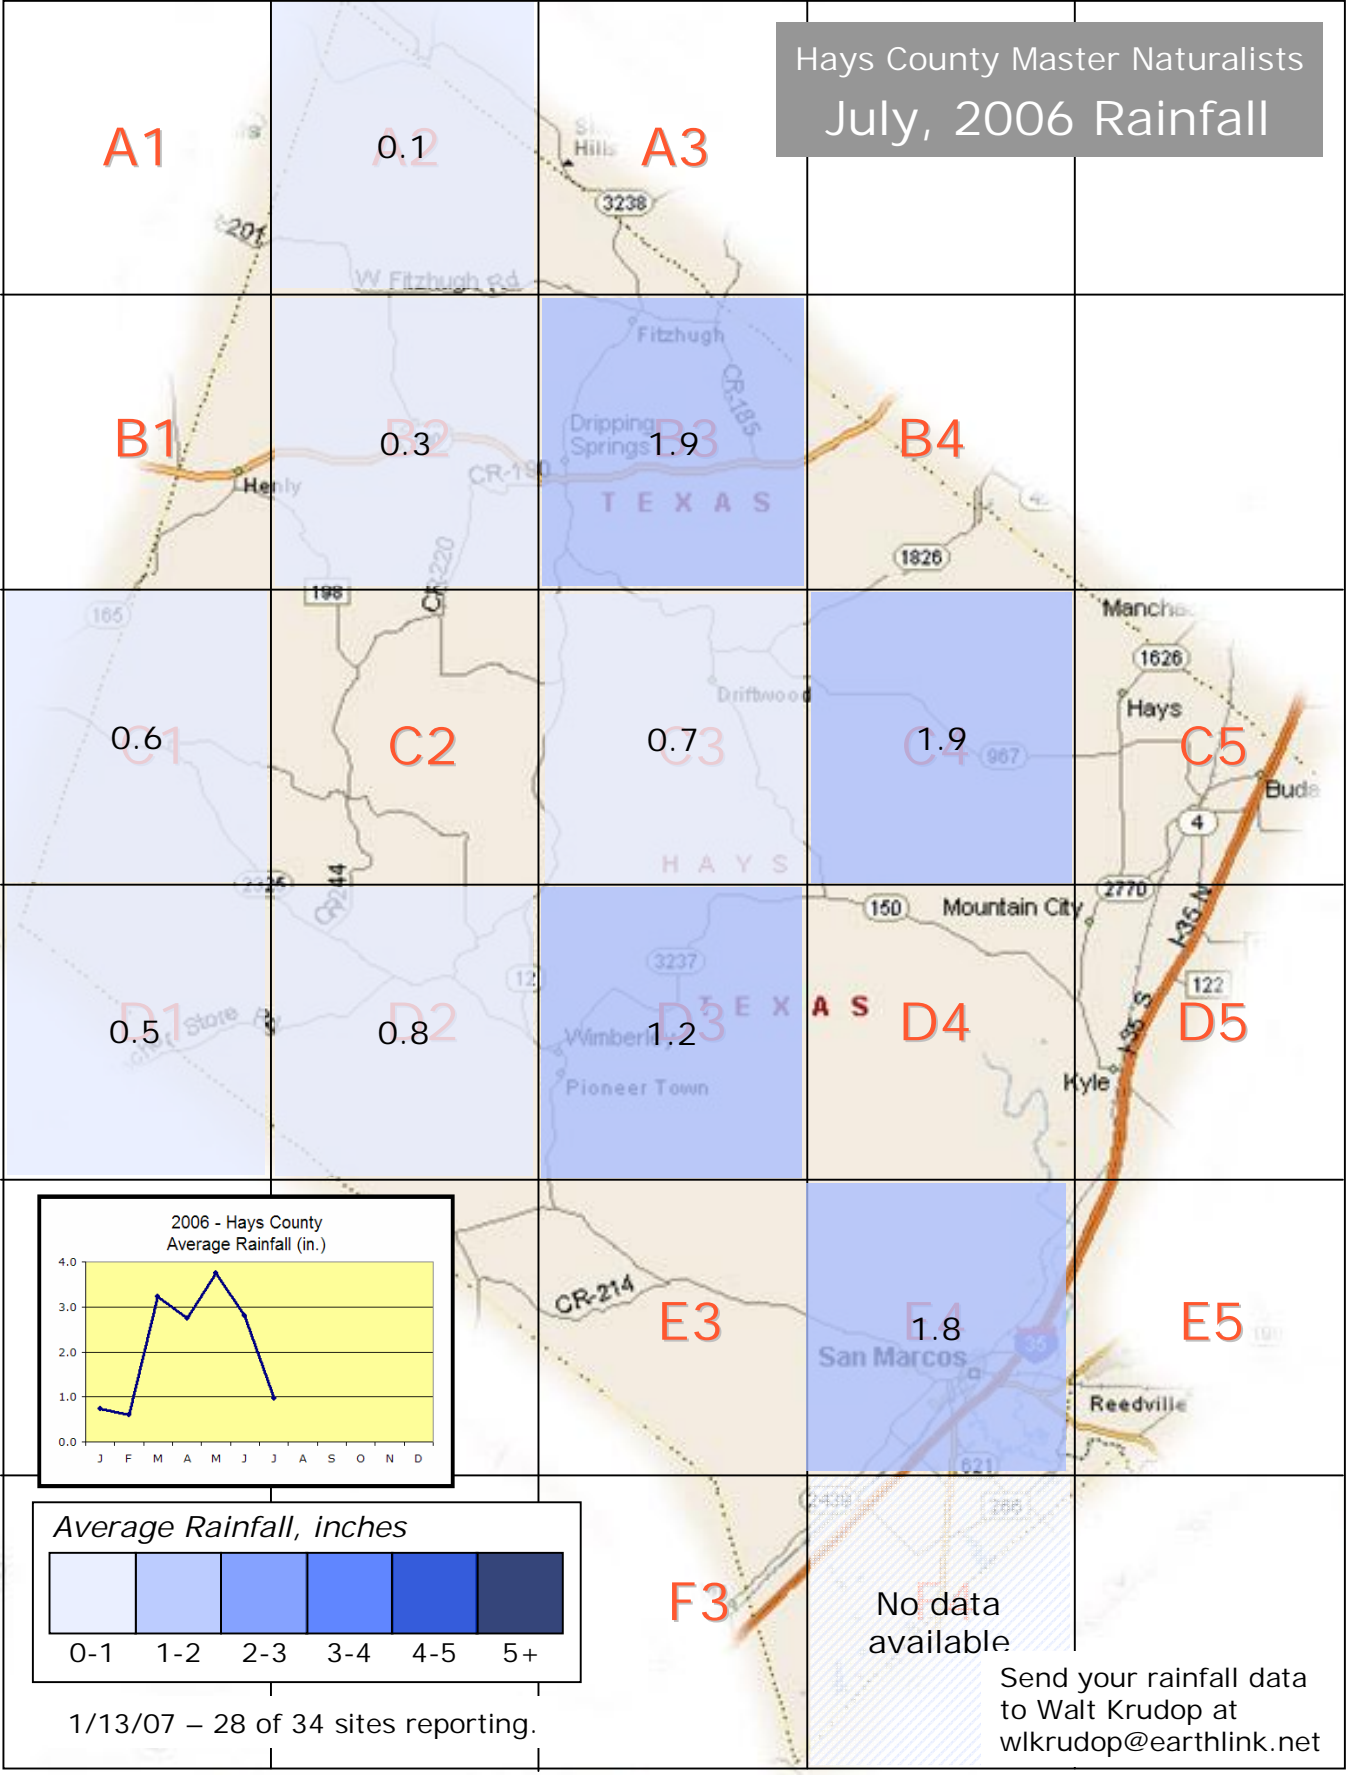

2006 Monthly Rainfall Data for Hays County

Hays County Master Naturalists
Jan, 2006 Rainfall

2/5/06 – Seventeen sites reporting.

Send your rainfall data to Walt Krudop at wlkrudop@earthlink.net

Hays County Master Naturalists
Feb, 2006 Rainfall

Hays County Master Naturalists
Mar, 2006 Rainfall

Hays County Master Naturalists
 April 2006 Rainfall

Hays County Master Naturalists
 May 2006 Rainfall

6/17/06 – 26 of 34 sites reporting.

Send your rainfall data to Walt Krudop at wkrudop@earthlink.net

Hays County Master Naturalists
June 2006 Rainfall

1/13/07 - 24 of 34 sites reporting.

Send your rainfall data to Walt Krudop at wlkrudop@earthlink.net

Hays County Master Naturalists
July, 2006 Rainfall

Hays County Master Naturalists August, 2006 Rainfall