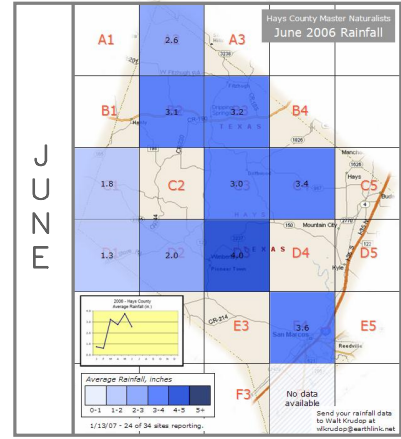

2006 Monthly Rainfall Data for Hays County

Hays County Master Naturalists
Jan, 2006 Rainfall

2/5/06 – Seventeen sites reporting.

Send your rainfall data to Walt Krudop at wlkrudop@earthlink.net

Hays County Master Naturalists
Feb, 2006 Rainfall

Hays County Master Naturalists
Mar, 2006 Rainfall

Hays County Master Naturalists
 April 2006 Rainfall

Hays County Master Naturalists
 May 2006 Rainfall

6/17/06 – 26 of 34 sites reporting.

Send your rainfall data to Walt Krudop at wkrudop@earthlink.net