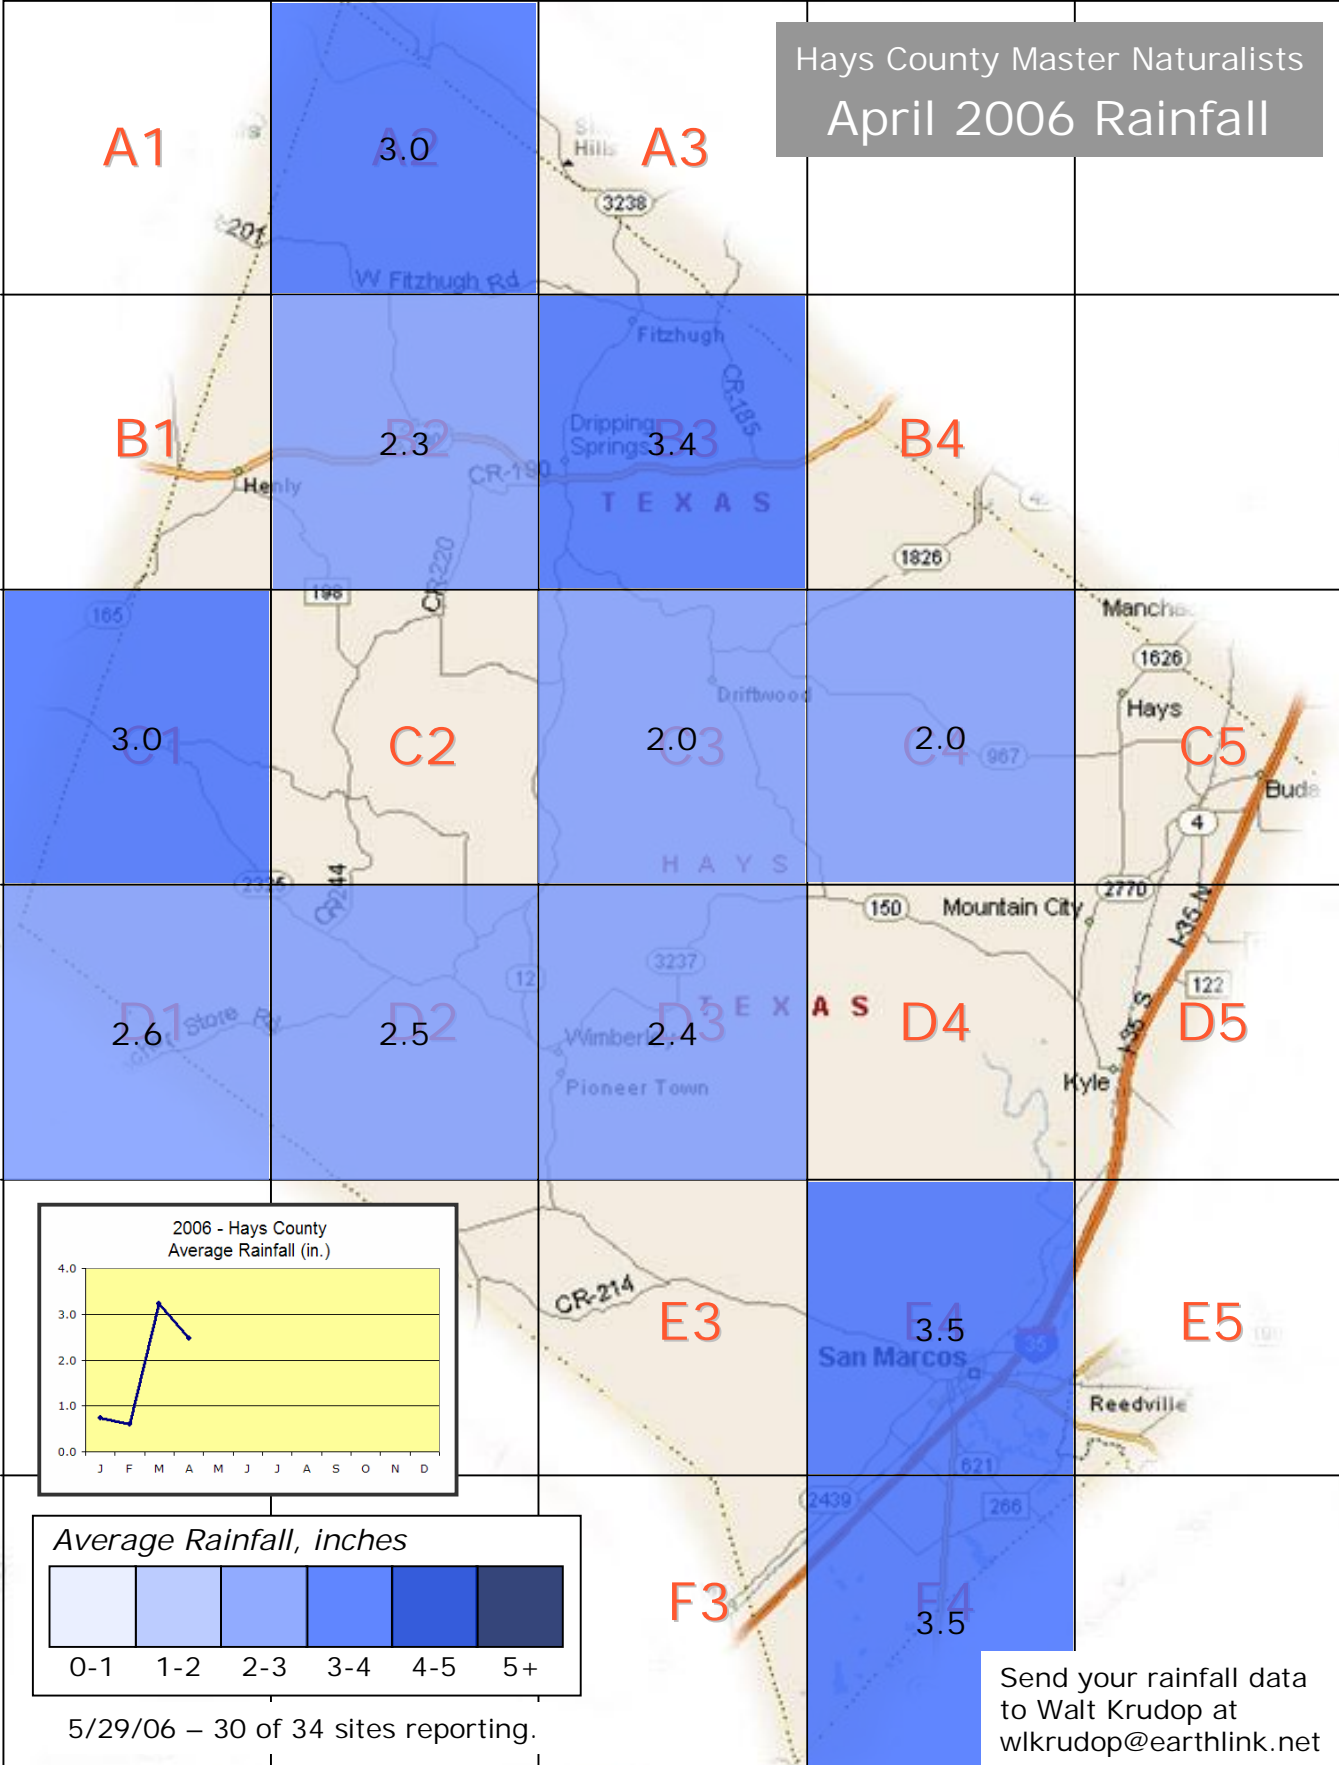

2006 Monthly Rainfall Data for Hays County

Hays County Master Naturalists
Jan, 2006 Rainfall

2/5/06 – Seventeen sites reporting.

Send your rainfall data to Walt Krudop at wlkrudop@earthlink.net

Hays County Master Naturalists
Feb, 2006 Rainfall

Hays County Master Naturalists
Mar, 2006 Rainfall

Hays County Master Naturalists
 April 2006 Rainfall

Hays County Master Naturalists
 May 2006 Rainfall

6/17/06 – 26 of 34 sites reporting.

Send your rainfall data to Walt Krudop at wkrudop@earthlink.net

Hays County Master Naturalists
June 2006 Rainfall

1/13/07 - 24 of 34 sites reporting.

Send your rainfall data to Walt Krudop at wlkrudop@earthlink.net

Hays County Master Naturalists
July, 2006 Rainfall

Hays County Master Naturalists August, 2006 Rainfall

Hays County Master Naturalists
 Sept 2006 Rainfall

1/13/07 17 of 34 sites reporting.

No data available

Send your rainfall data to Walt Krudop at wkrudop@earthlink.net

Hays County Master Naturalists
 Oct 2006 Rainfall