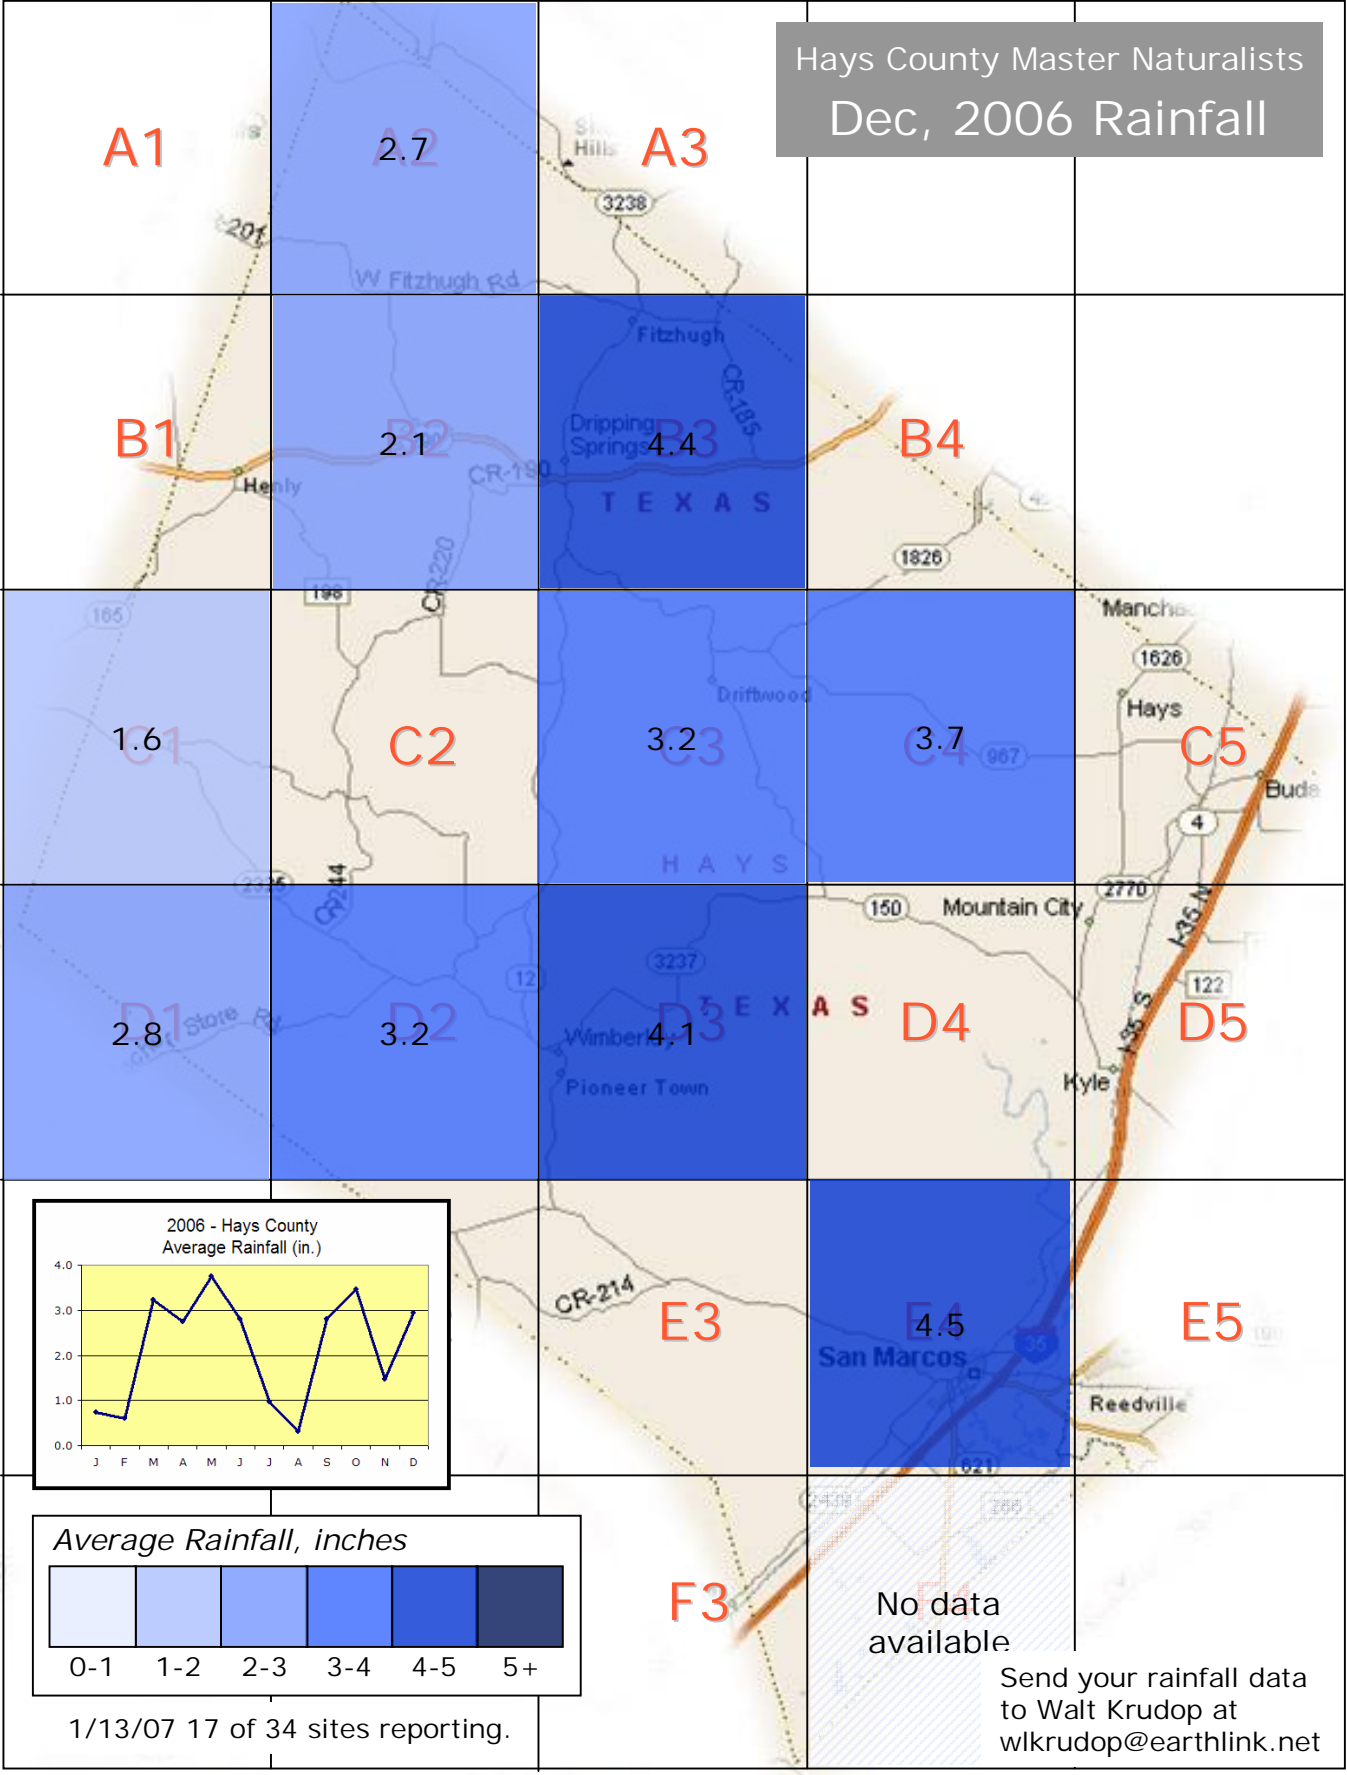

Hays County Master Naturalists
Dec, 2006 Rainfall

1/13/07 17 of 34 sites reporting.

Send your rainfall data to Walt Krudop at wlkrudop@earthlink.net