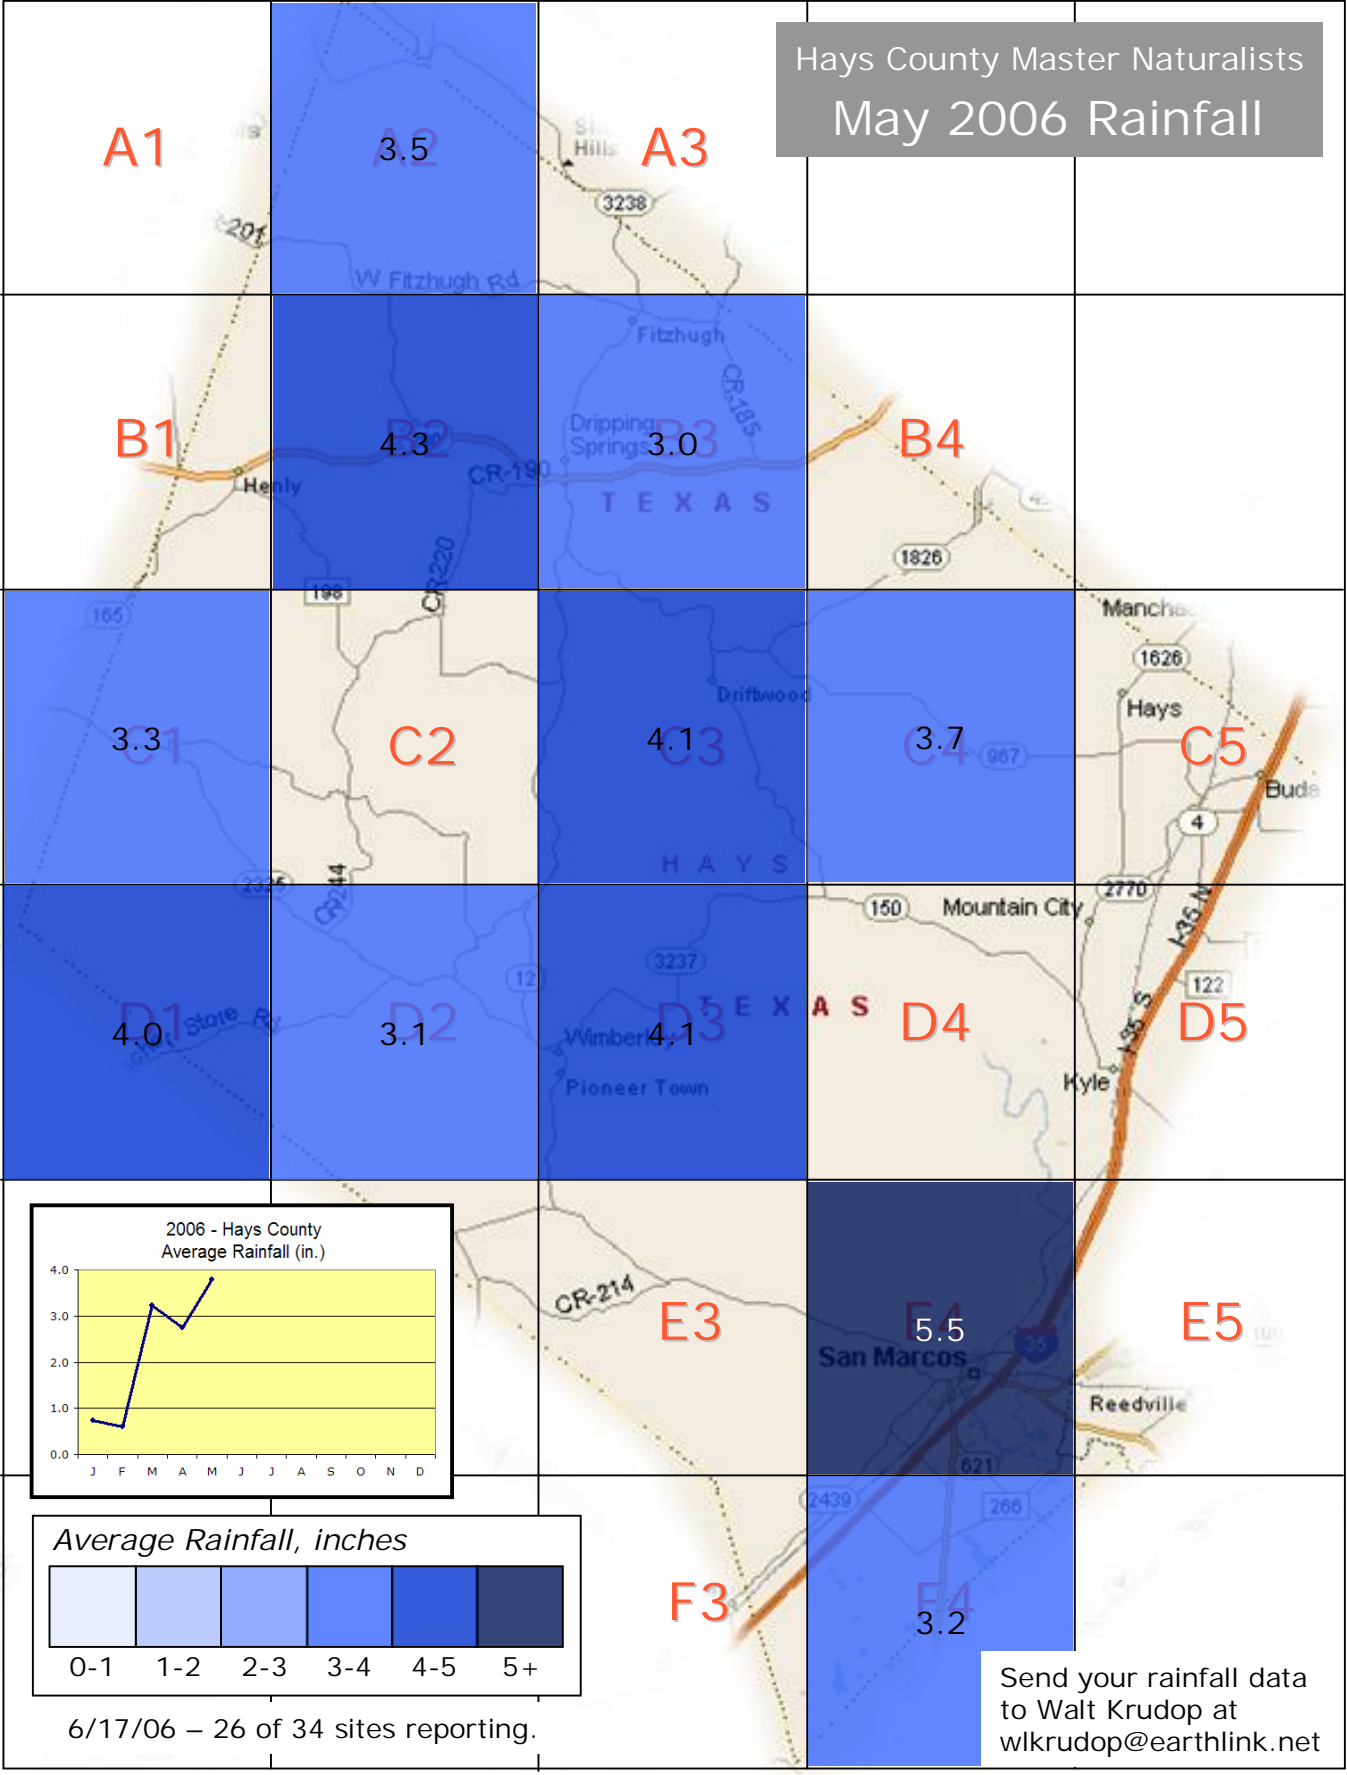

2006 Monthly Rainfall Data for Hays County

Hays County Master Naturalists
Jan, 2006 Rainfall

2/5/06 – Seventeen sites reporting.

Send your rainfall data to Walt Krudop at wlkrudop@earthlink.net

Hays County Master Naturalists
Feb, 2006 Rainfall

Hays County Master Naturalists
Mar, 2006 Rainfall

Hays County Master Naturalists
 April 2006 Rainfall

Hays County Master Naturalists
 May 2006 Rainfall

6/17/06 – 26 of 34 sites reporting.

Send your rainfall data to Walt Krudop at wkrudop@earthlink.net

Hays County Master Naturalists
June 2006 Rainfall

1/13/07 - 24 of 34 sites reporting.

Send your rainfall data to Walt Krudop at wlkrudop@earthlink.net

Hays County Master Naturalists
July, 2006 Rainfall

Hays County Master Naturalists August, 2006 Rainfall

Hays County Master Naturalists
 Sept 2006 Rainfall

1/13/07 17 of 34 sites reporting.

No data available

Send your rainfall data to Walt Krudop at wkrudop@earthlink.net

Hays County Master Naturalists
 Oct 2006 Rainfall