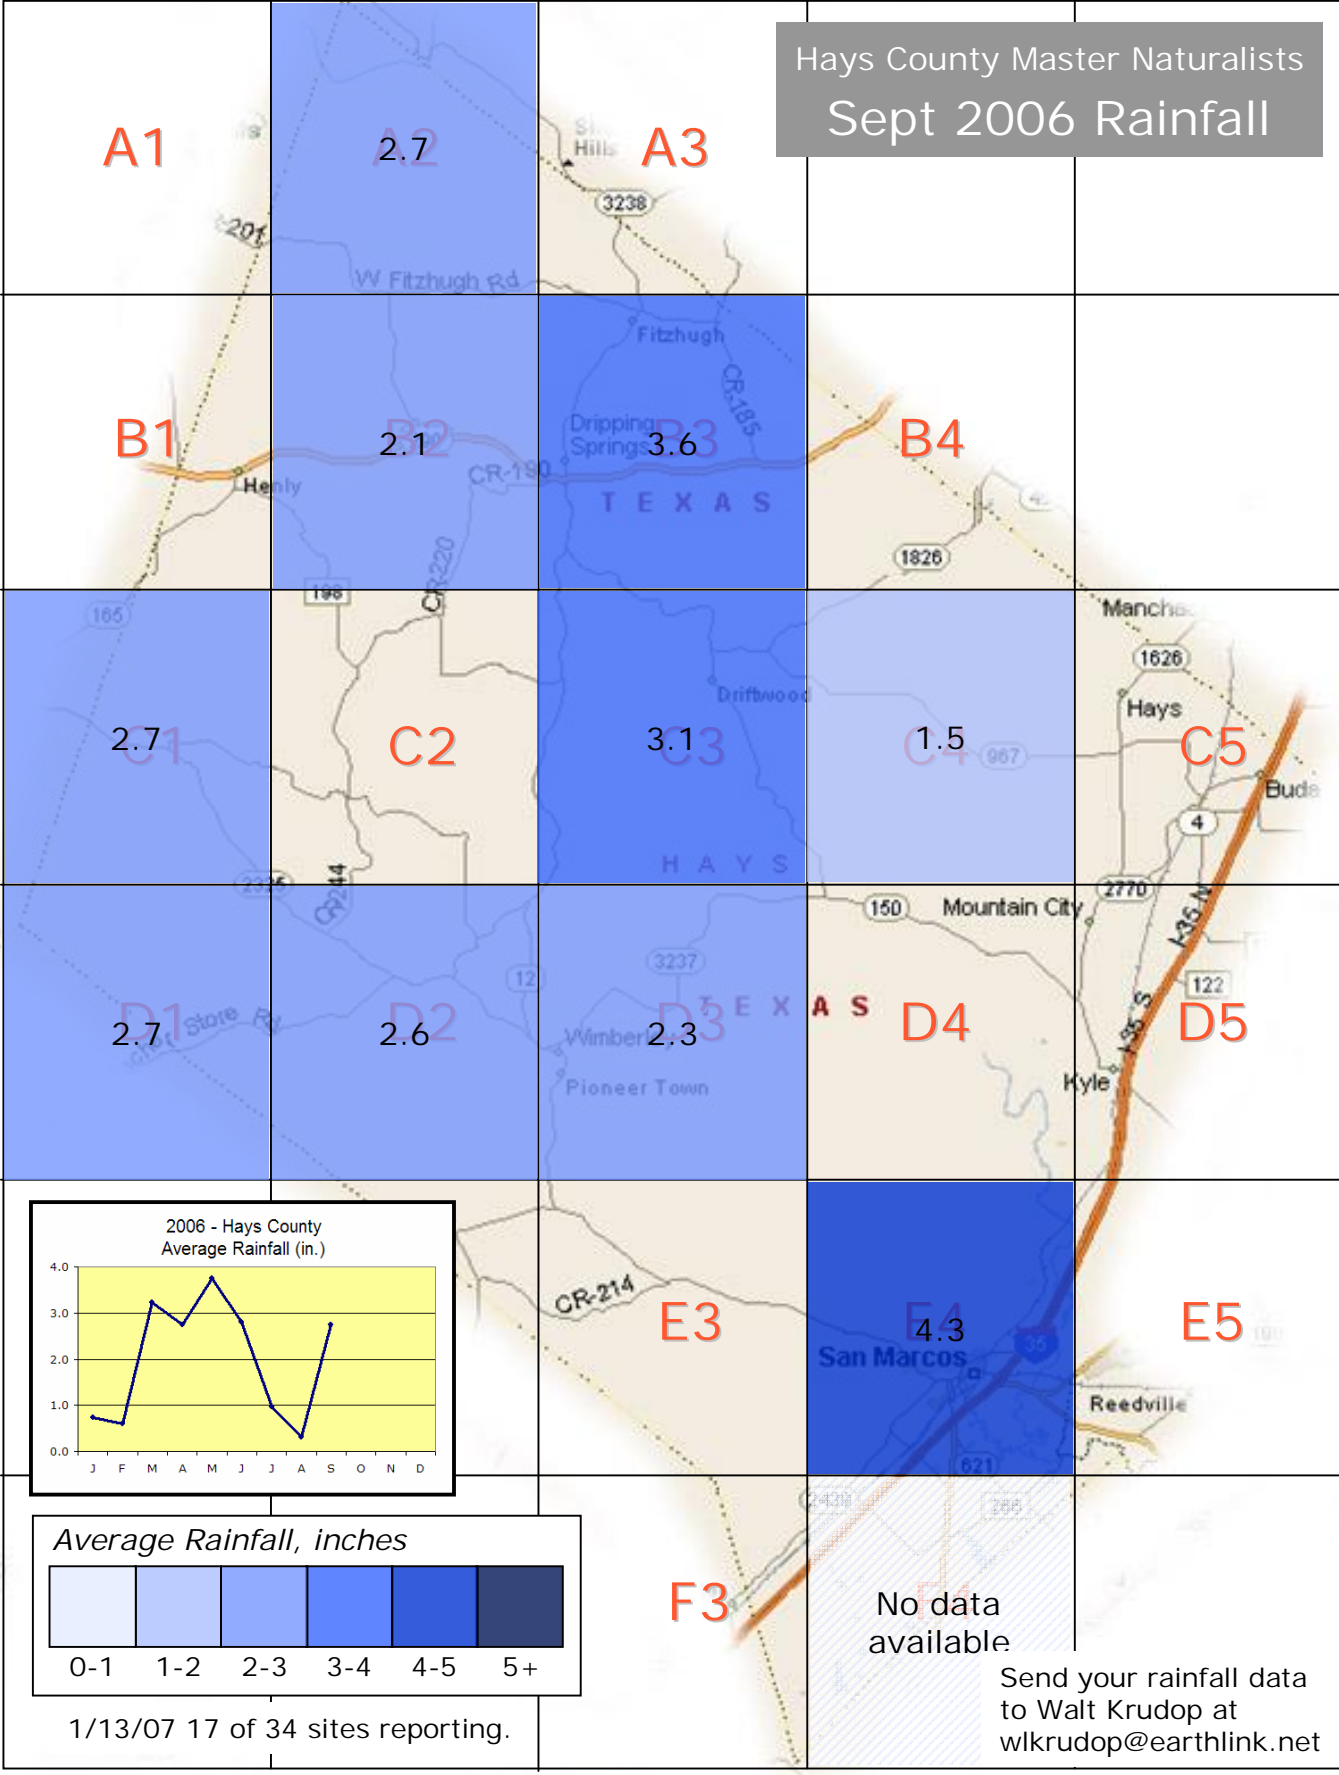

Hays County Master Naturalists
Sept 2006 Rainfall

1/13/07 17 of 34 sites reporting.

No data available

Send your rainfall data to Walt Krudop at wkrudop@earthlink.net