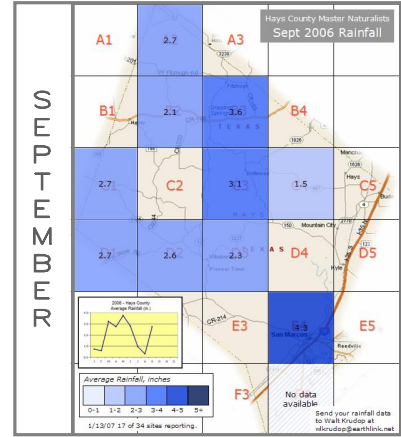

2006 Monthly Rainfall Data for Hays County

Hays County Master Naturalists
Jan, 2006 Rainfall

2/5/06 – Seventeen sites reporting.

Send your rainfall data to Walt Krudop at wlkrudop@earthlink.net

Hays County Master Naturalists
Feb, 2006 Rainfall

Hays County Master Naturalists
Mar, 2006 Rainfall

Hays County Master Naturalists
 April 2006 Rainfall

Hays County Master Naturalists
 May 2006 Rainfall

6/17/06 – 26 of 34 sites reporting.

Send your rainfall data to Walt Krudop at wkrudop@earthlink.net