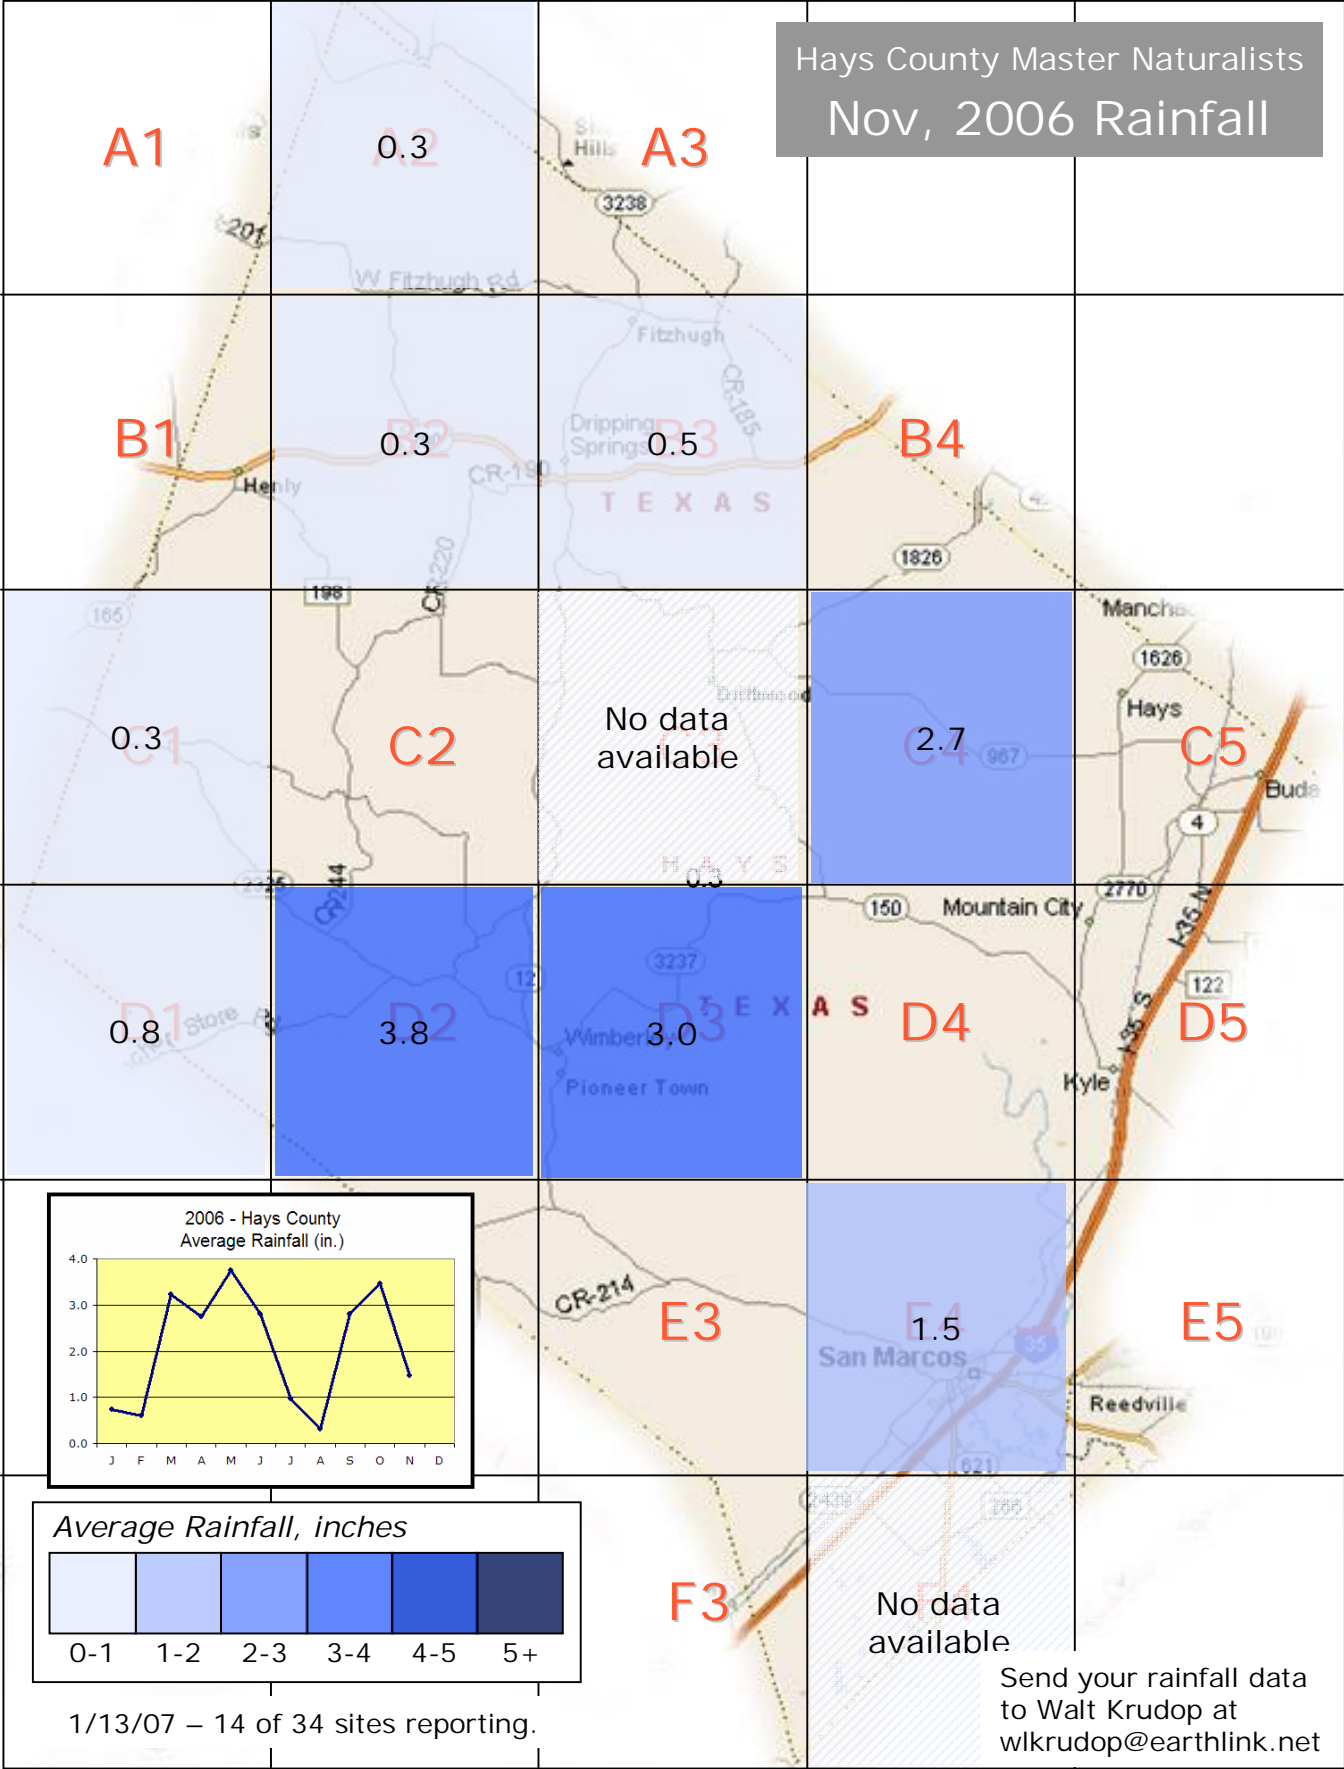

Hays County Master Naturalists
Nov, 2006 Rainfall

1/13/07 – 14 of 34 sites reporting.

Send your rainfall data to Walt Krudop at wkrudop@earthlink.net