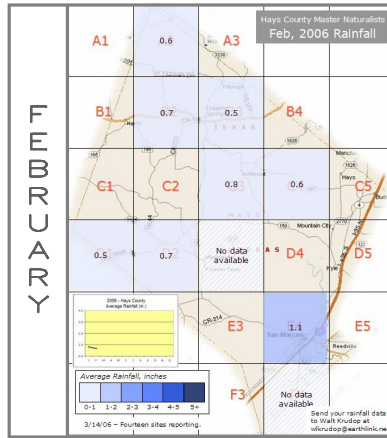

2006 Monthly Rainfall Data for Hays County

Hays County Master Naturalists
Jan, 2006 Rainfall

2/5/06 – Seventeen sites reporting.

Send your rainfall data to Walt Krudop at wlkrudop@earthlink.net

Hays County Master Naturalists
Feb, 2006 Rainfall

Hays County Master Naturalists
Mar, 2006 Rainfall

Hays County Master Naturalists
 April 2006 Rainfall

Hays County Master Naturalists
 May 2006 Rainfall

6/17/06 – 26 of 34 sites reporting.

Send your rainfall data to Walt Krudop at wkrudop@earthlink.net