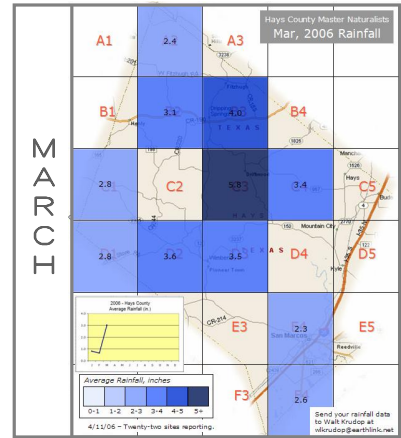

2006 Monthly Rainfall Data for Hays County

Hays County Master Naturalists
Jan, 2006 Rainfall

2/5/06 – Seventeen sites reporting.

Send your rainfall data to Walt Krudop at wlkrudop@earthlink.net

Hays County Master Naturalists
Feb, 2006 Rainfall

Hays County Master Naturalists
Mar, 2006 Rainfall

Hays County Master Naturalists
 April 2006 Rainfall

Hays County Master Naturalists
 May 2006 Rainfall

6/17/06 – 26 of 34 sites reporting.

Send your rainfall data to Walt Krudop at wkrudop@earthlink.net

Hays County Master Naturalists
June 2006 Rainfall

1/13/07 - 24 of 34 sites reporting.

Send your rainfall data to Walt Krudop at wlkrudop@earthlink.net

Hays County Master Naturalists
July, 2006 Rainfall

Hays County Master Naturalists August, 2006 Rainfall