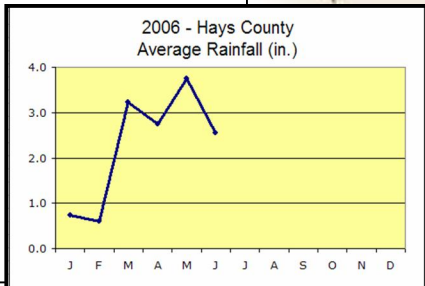

Hays County Master Naturalists
June 2006 Rainfall

1/13/07 - 24 of 34 sites reporting.

Send your rainfall data to Walt Krudop at wlkrudop@earthlink.net