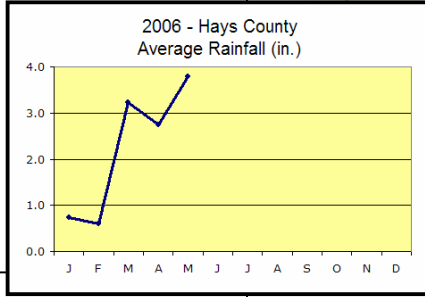

Hays County Master Naturalists
May 2006 Rainfall

6/17/06 – 26 of 34 sites reporting.

Send your rainfall data to Walt Krudop at wkrudop@earthlink.net