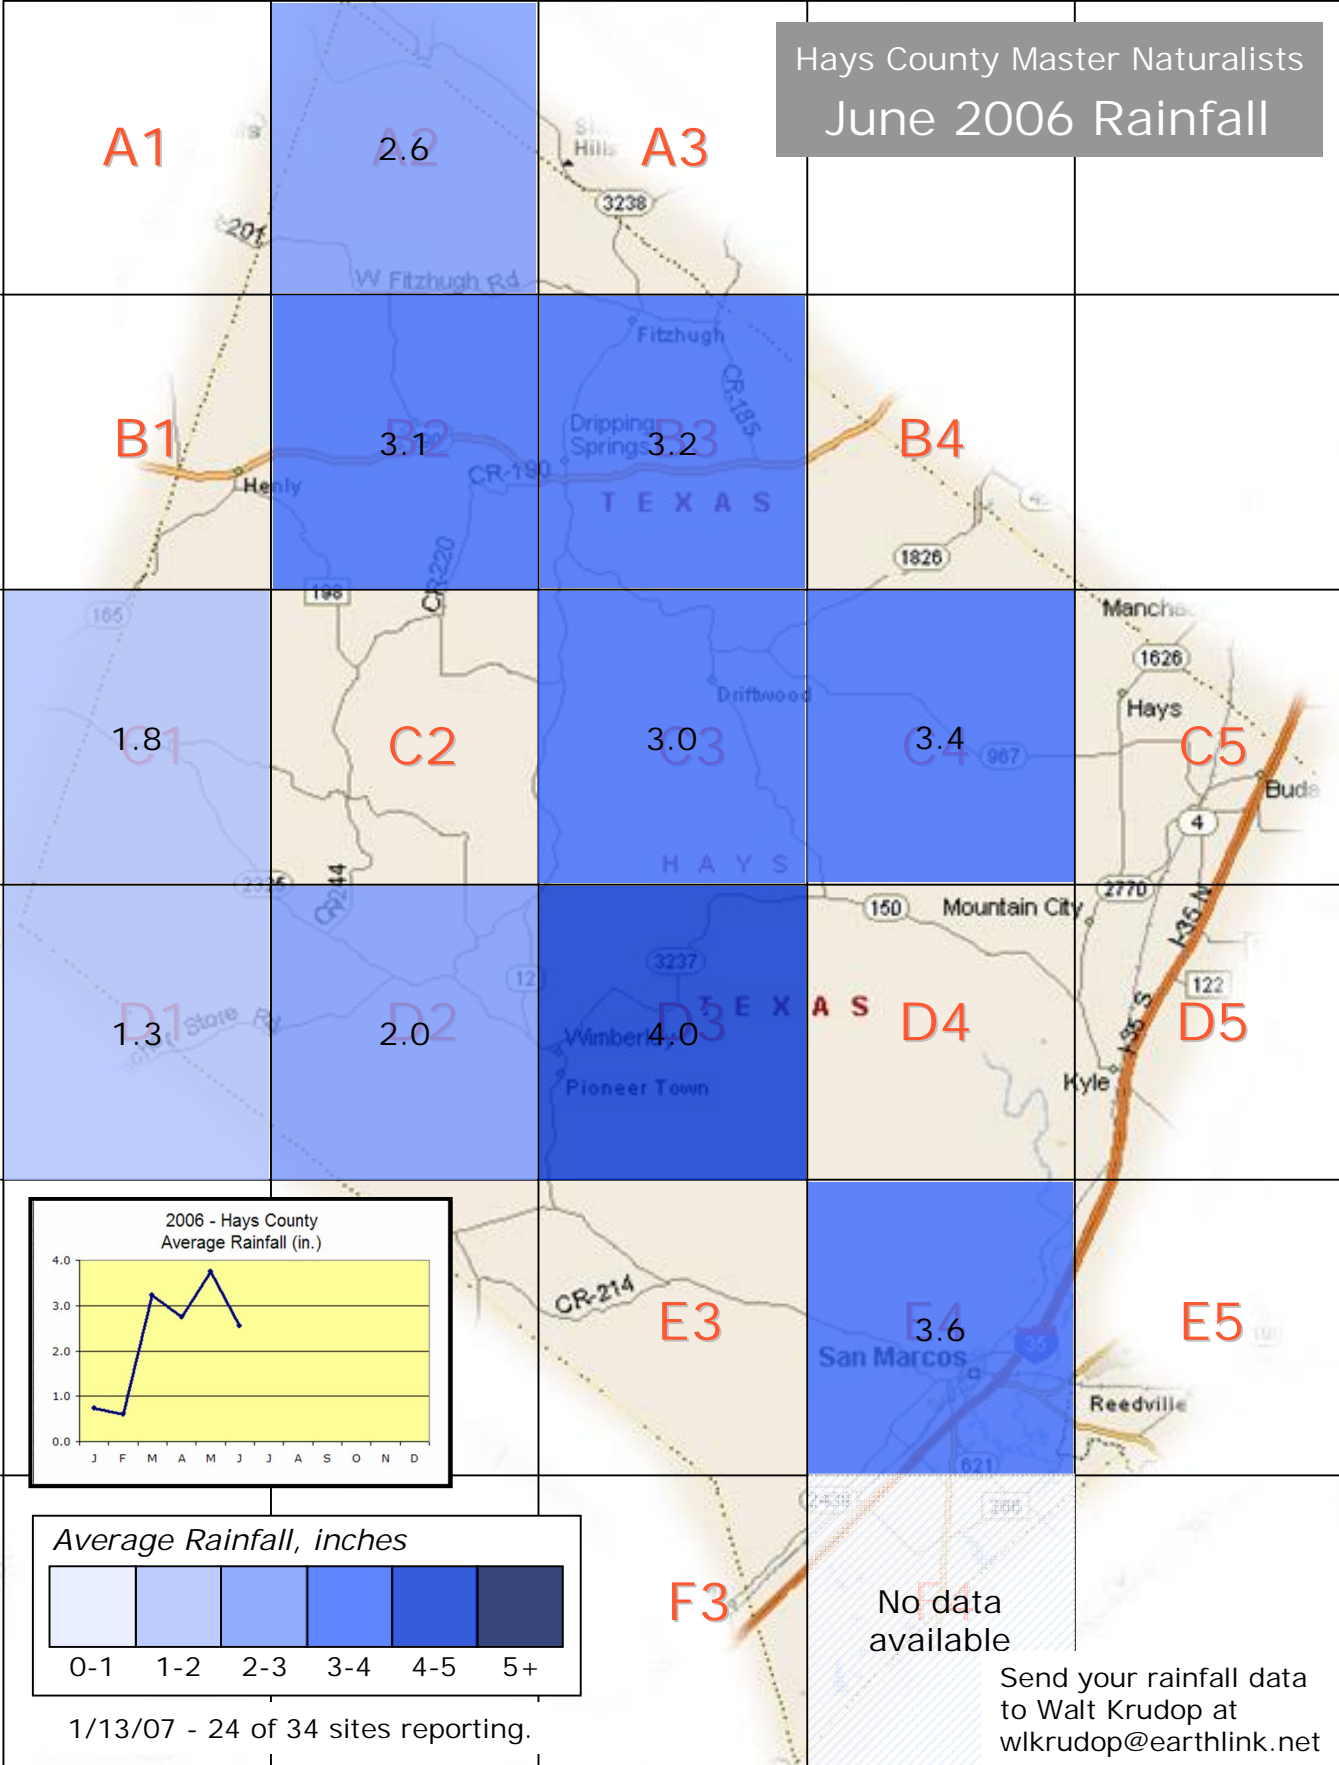

2006 Monthly Rainfall Data for Hays County

Hays County Master Naturalists
Jan, 2006 Rainfall

2/5/06 – Seventeen sites reporting.

Send your rainfall data to Walt Krudop at wlkrudop@earthlink.net

Hays County Master Naturalists
Feb, 2006 Rainfall

Hays County Master Naturalists
Mar, 2006 Rainfall

Hays County Master Naturalists
 April 2006 Rainfall

Hays County Master Naturalists
 May 2006 Rainfall

6/17/06 – 26 of 34 sites reporting.

Send your rainfall data to Walt Krudop at wkrudop@earthlink.net

Hays County Master Naturalists
June 2006 Rainfall

1/13/07 - 24 of 34 sites reporting.

Send your rainfall data to Walt Krudop at wlkrudop@earthlink.net

Hays County Master Naturalists
July, 2006 Rainfall

Hays County Master Naturalists August, 2006 Rainfall

Hays County Master Naturalists
 Sept 2006 Rainfall

1/13/07 17 of 34 sites reporting.

No data available

Send your rainfall data to Walt Krudop at wkrudop@earthlink.net

Hays County Master Naturalists
 Oct 2006 Rainfall