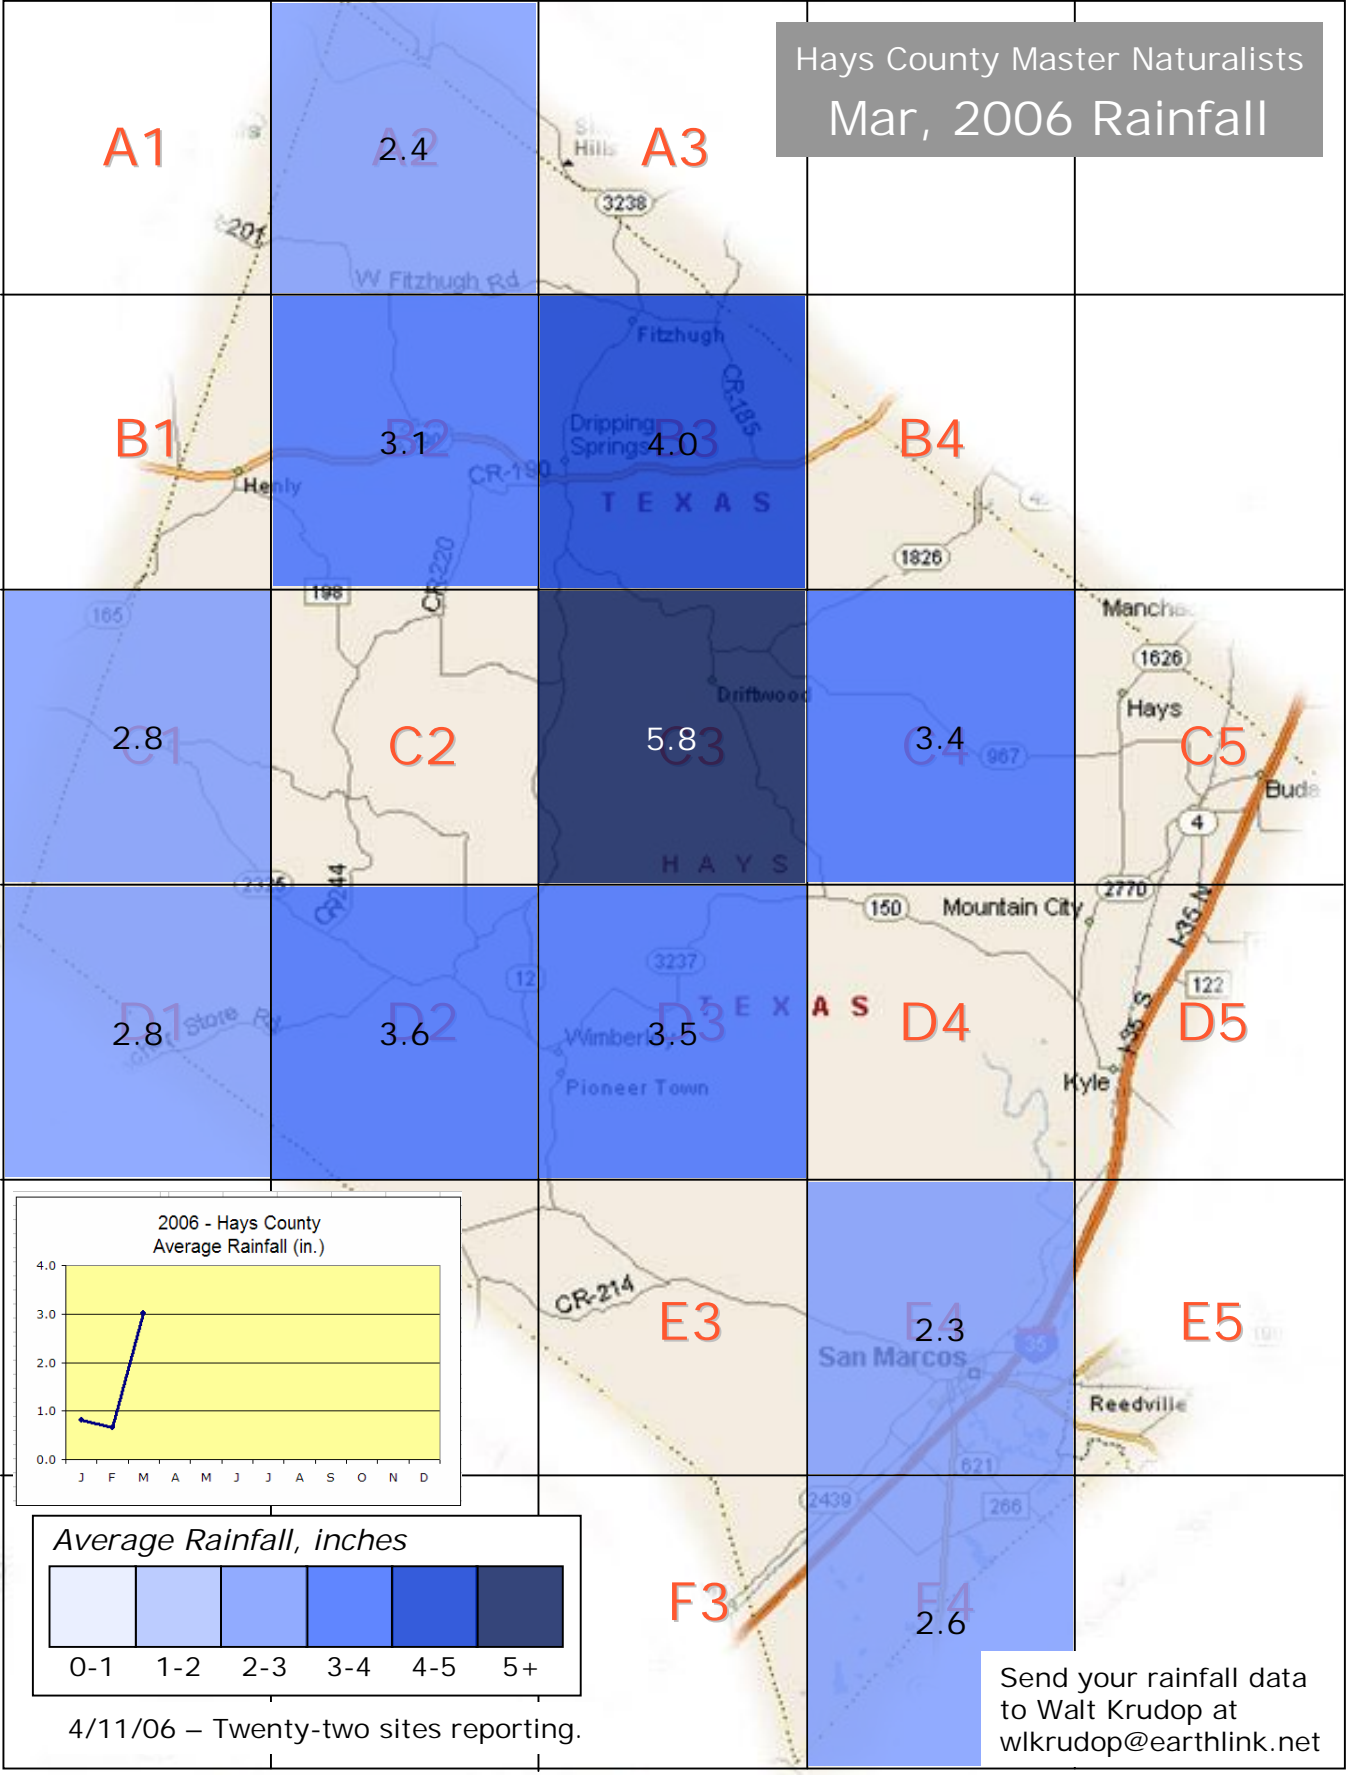

2006 Monthly Rainfall Data for Hays County

Hays County Master Naturalists
Jan, 2006 Rainfall

2/5/06 – Seventeen sites reporting.

Send your rainfall data to Walt Krudop at wlkrudop@earthlink.net

Hays County Master Naturalists
Feb, 2006 Rainfall

Hays County Master Naturalists
Mar, 2006 Rainfall

Hays County Master Naturalists
 April 2006 Rainfall

Hays County Master Naturalists
 May 2006 Rainfall

6/17/06 – 26 of 34 sites reporting.

Send your rainfall data to Walt Krudop at wkrudop@earthlink.net

Hays County Master Naturalists
June 2006 Rainfall

1/13/07 - 24 of 34 sites reporting.

Send your rainfall data to Walt Krudop at wlkrudop@earthlink.net

Hays County Master Naturalists
July, 2006 Rainfall

Hays County Master Naturalists August, 2006 Rainfall

Hays County Master Naturalists
 Sept 2006 Rainfall

1/13/07 17 of 34 sites reporting.

No data available

Send your rainfall data to Walt Krudop at wkrudop@earthlink.net

Hays County Master Naturalists
 Oct 2006 Rainfall