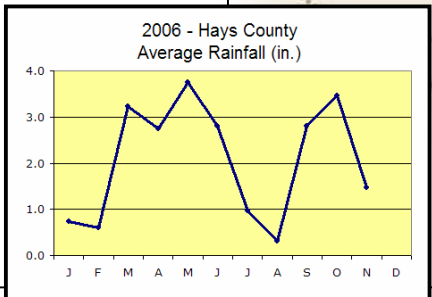

Hays County Master Naturalists
Nov, 2006 Rainfall

1/13/07 – 14 of 34 sites reporting.

Send your rainfall data to Walt Krudop at wkrudop@earthlink.net