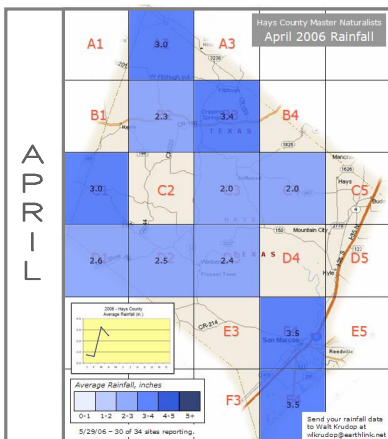

2006 Monthly Rainfall Data for Hays County

Hays County Master Naturalists
Jan, 2006 Rainfall

2/5/06 – Seventeen sites reporting.

Send your rainfall data to Walt Krudop at wlkrudop@earthlink.net

Hays County Master Naturalists
Feb, 2006 Rainfall

Hays County Master Naturalists
Mar, 2006 Rainfall

Hays County Master Naturalists
 April 2006 Rainfall

Hays County Master Naturalists
 May 2006 Rainfall

6/17/06 – 26 of 34 sites reporting.

Send your rainfall data to Walt Krudop at wkrudop@earthlink.net