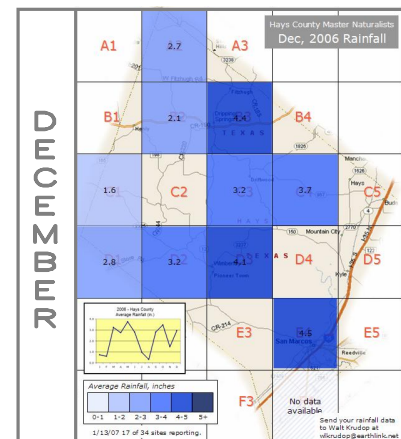

2006 Monthly Rainfall Data for Hays County

Hays County Master Naturalists
Jan, 2006 Rainfall

2/5/06 – Seventeen sites reporting.

Send your rainfall data to Walt Krudop at wlkrudop@earthlink.net

Hays County Master Naturalists
Feb, 2006 Rainfall

Hays County Master Naturalists
Mar, 2006 Rainfall

Hays County Master Naturalists
 April 2006 Rainfall

Hays County Master Naturalists
 May 2006 Rainfall

6/17/06 – 26 of 34 sites reporting.

Send your rainfall data to Walt Krudop at wkrudop@earthlink.net

Hays County Master Naturalists
June 2006 Rainfall

1/13/07 - 24 of 34 sites reporting.

Send your rainfall data to Walt Krudop at wlkrudop@earthlink.net

Hays County Master Naturalists
July, 2006 Rainfall

Hays County Master Naturalists August, 2006 Rainfall