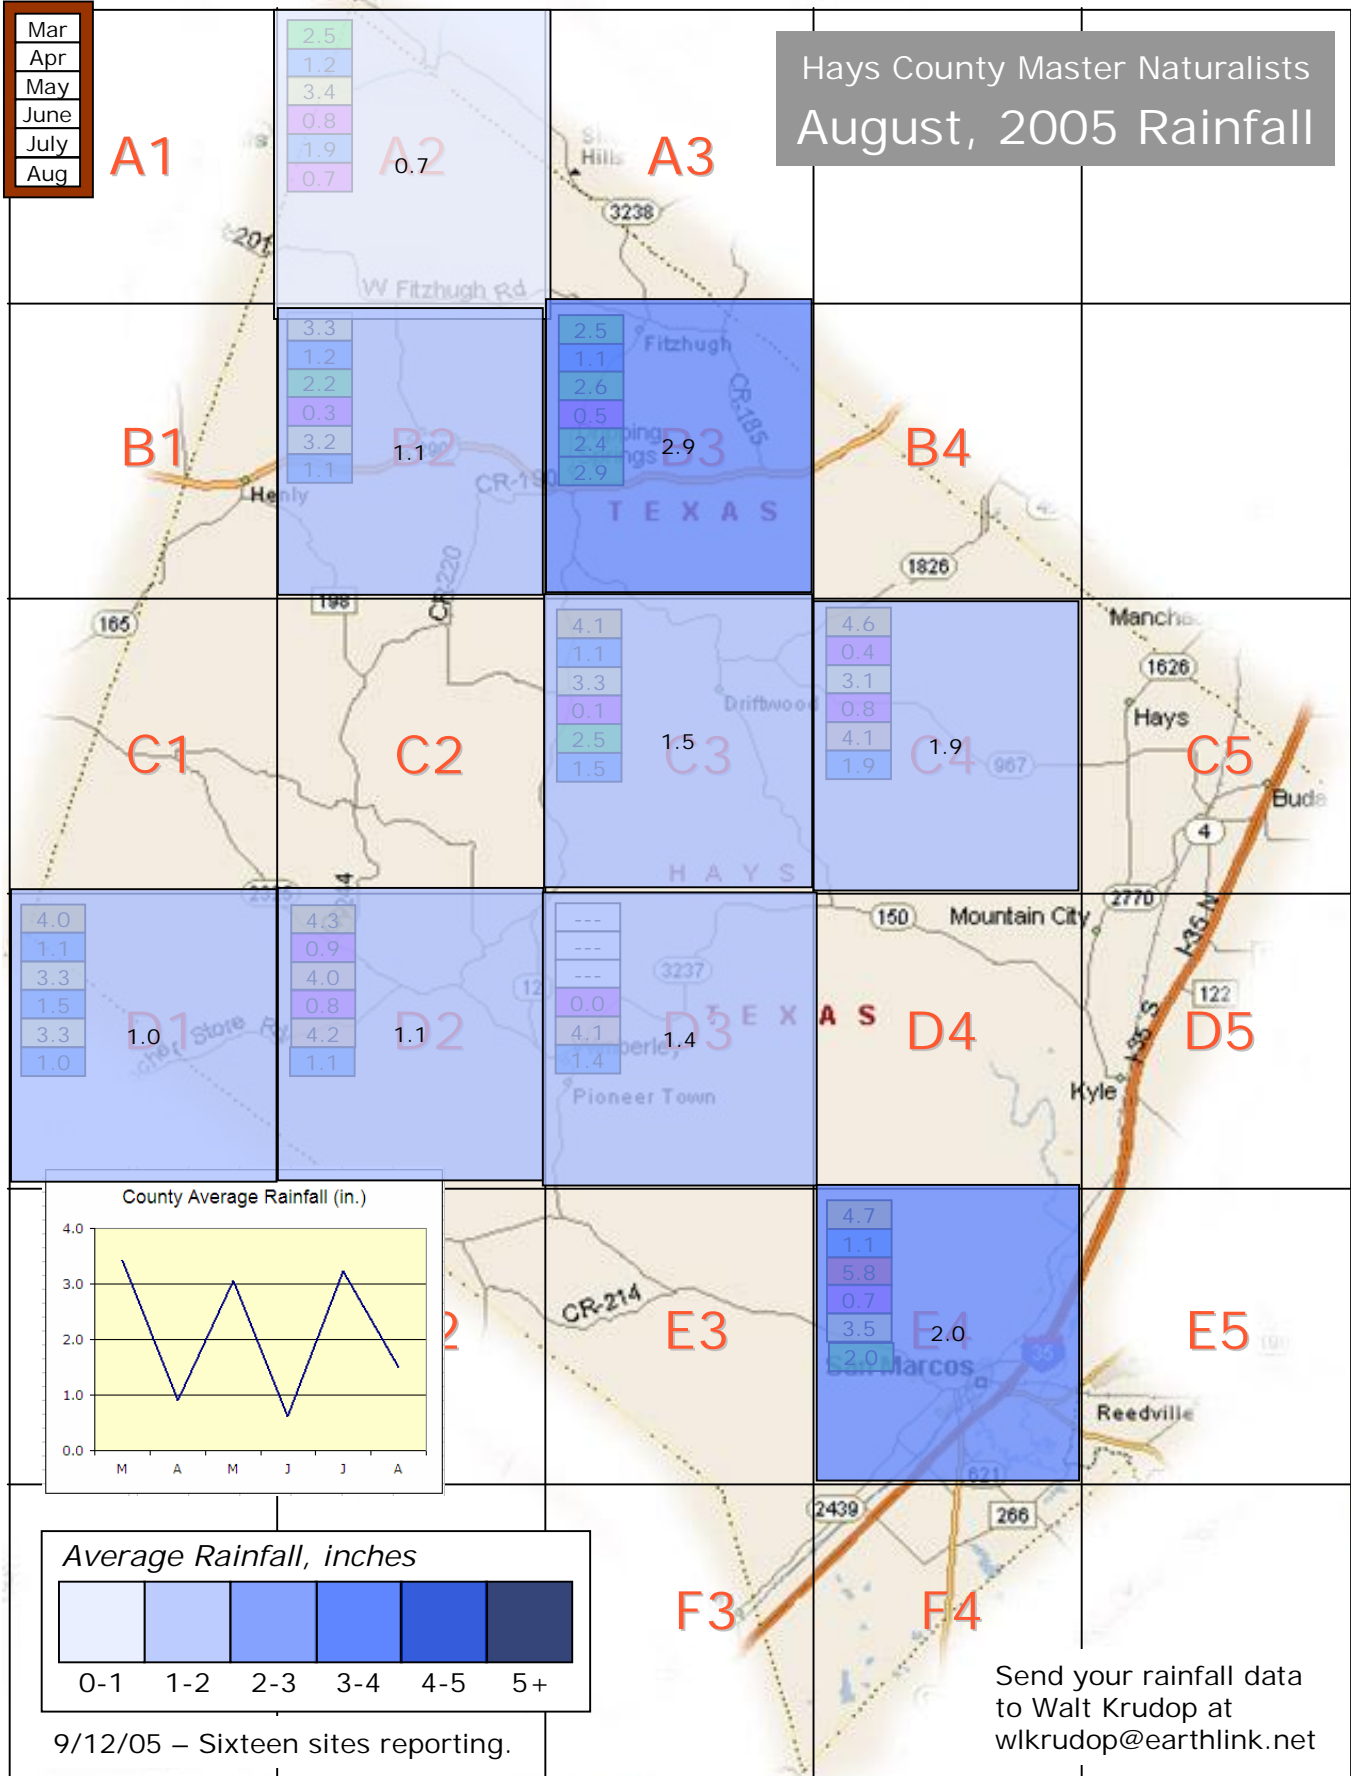

Hays County Master Naturalists August, 2005 Rainfall

Mar
Apr
May
June
July
Aug