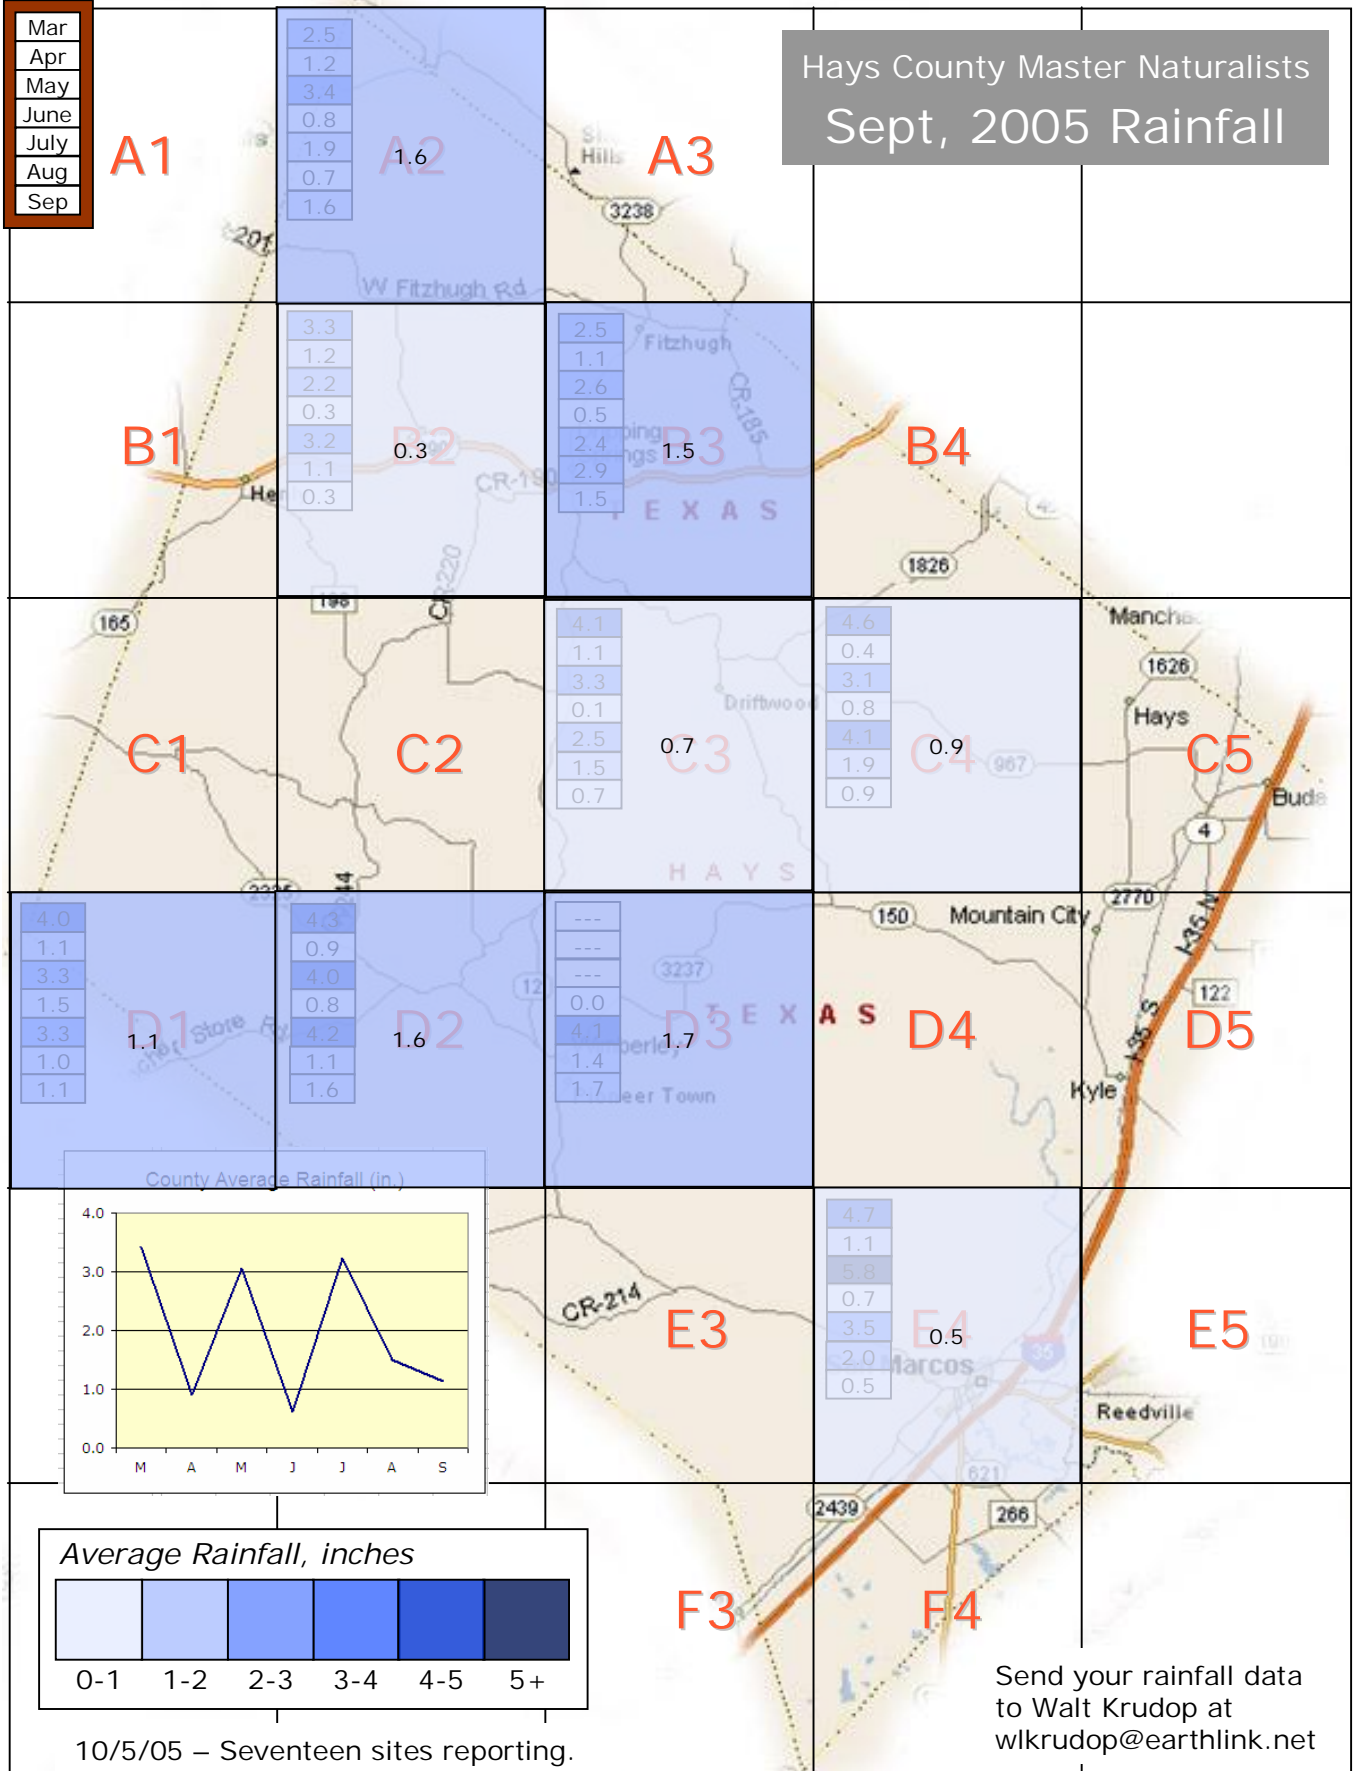

Mar
Apr
May
June
July
Aug
Sep

Hays County Master Naturalists
Sept, 2005 Rainfall