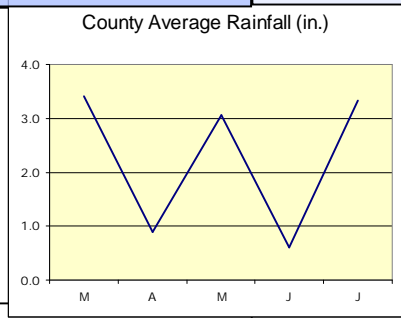

- Mar
- Apr
- May
- June
- July

Hays County Master Naturalists
June, 2005 Rainfall

Send your rainfall data to Walt Krudop at wkrudop@earthlink.net