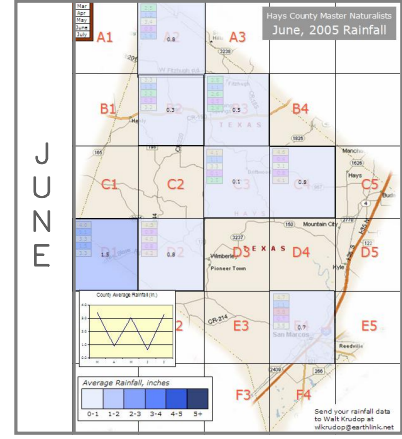

2005 Monthly Hays County Rainfall Data

Mar
Apr
May
June
July

Hays County Master Naturalists
Mar, 2005 Rainfall

Send your rainfall data to Walt Krudop at wkrudop@earthlink.net

Mar
Apr
May
June
July

Hays County Master Naturalists
Apr, 2005 Rainfall