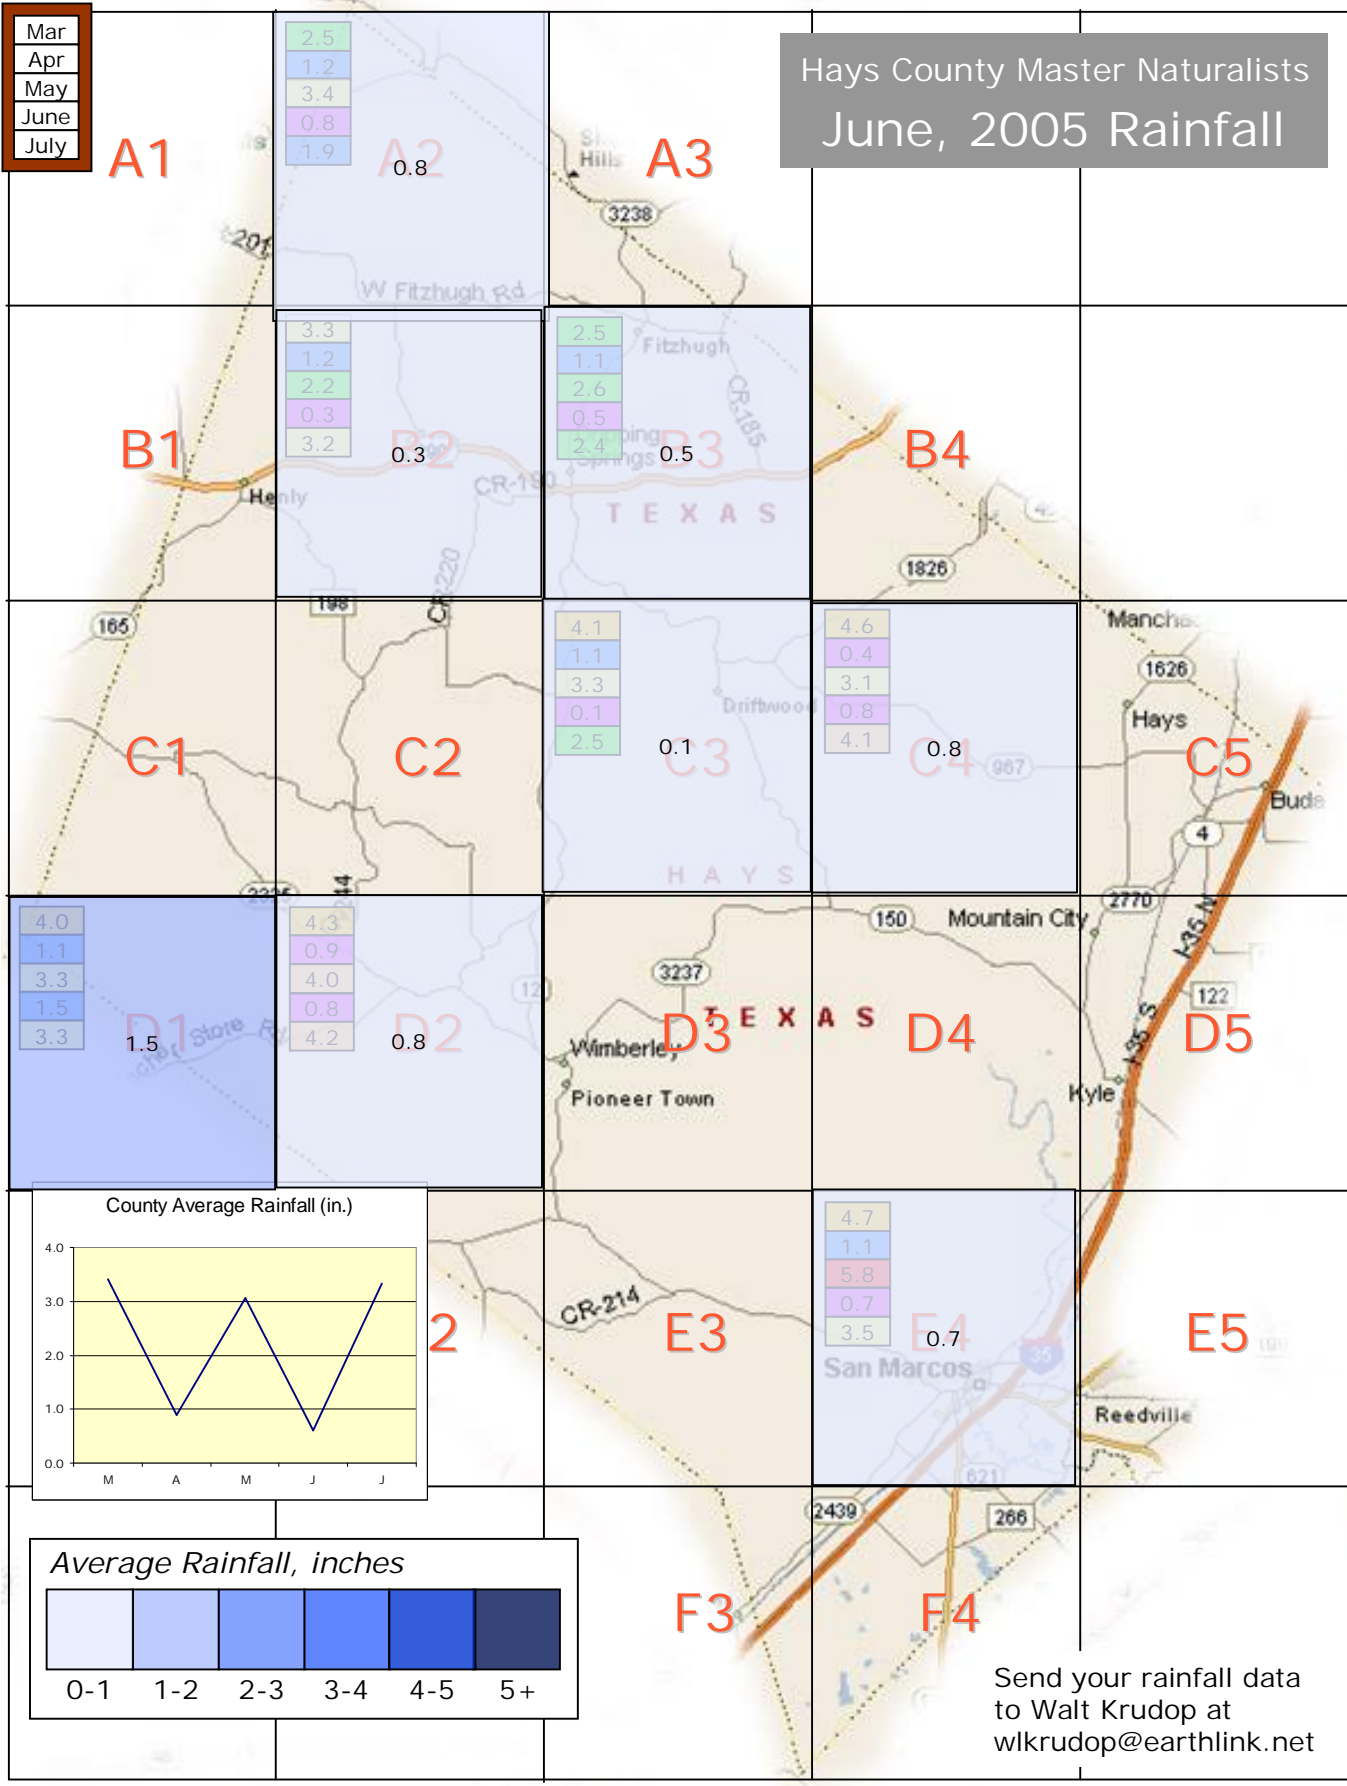

- Mar
- Apr
- May
- June
- July

Hays County Master Naturalists
June, 2005 Rainfall

Send your rainfall data to Walt Krudop at wkrudop@earthlink.net