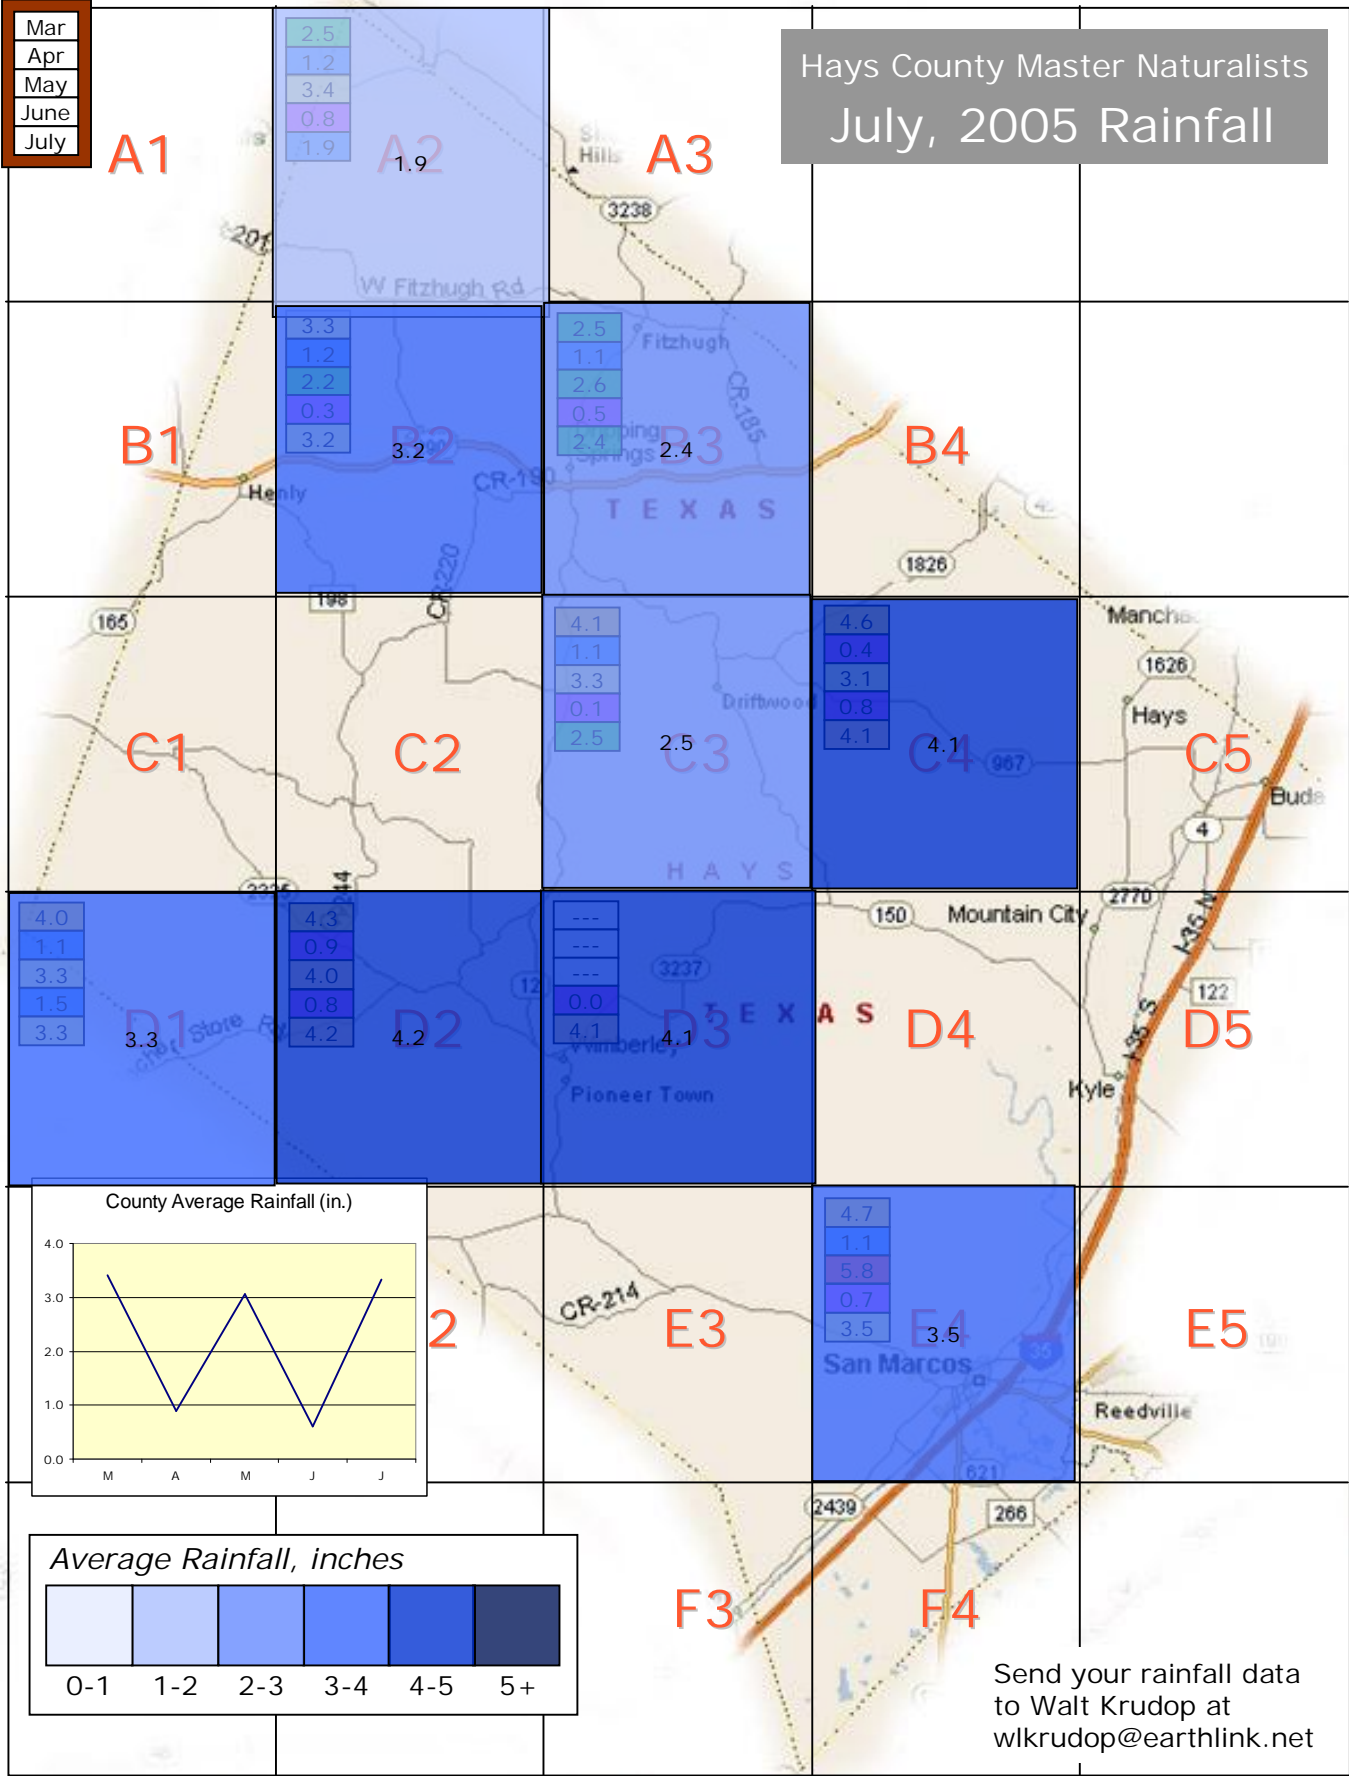

Mar
Apr
May
June
July

Hays County Master Naturalists July, 2005 Rainfall

Send your rainfall data to Walt Krudop at wkrudop@earthlink.net