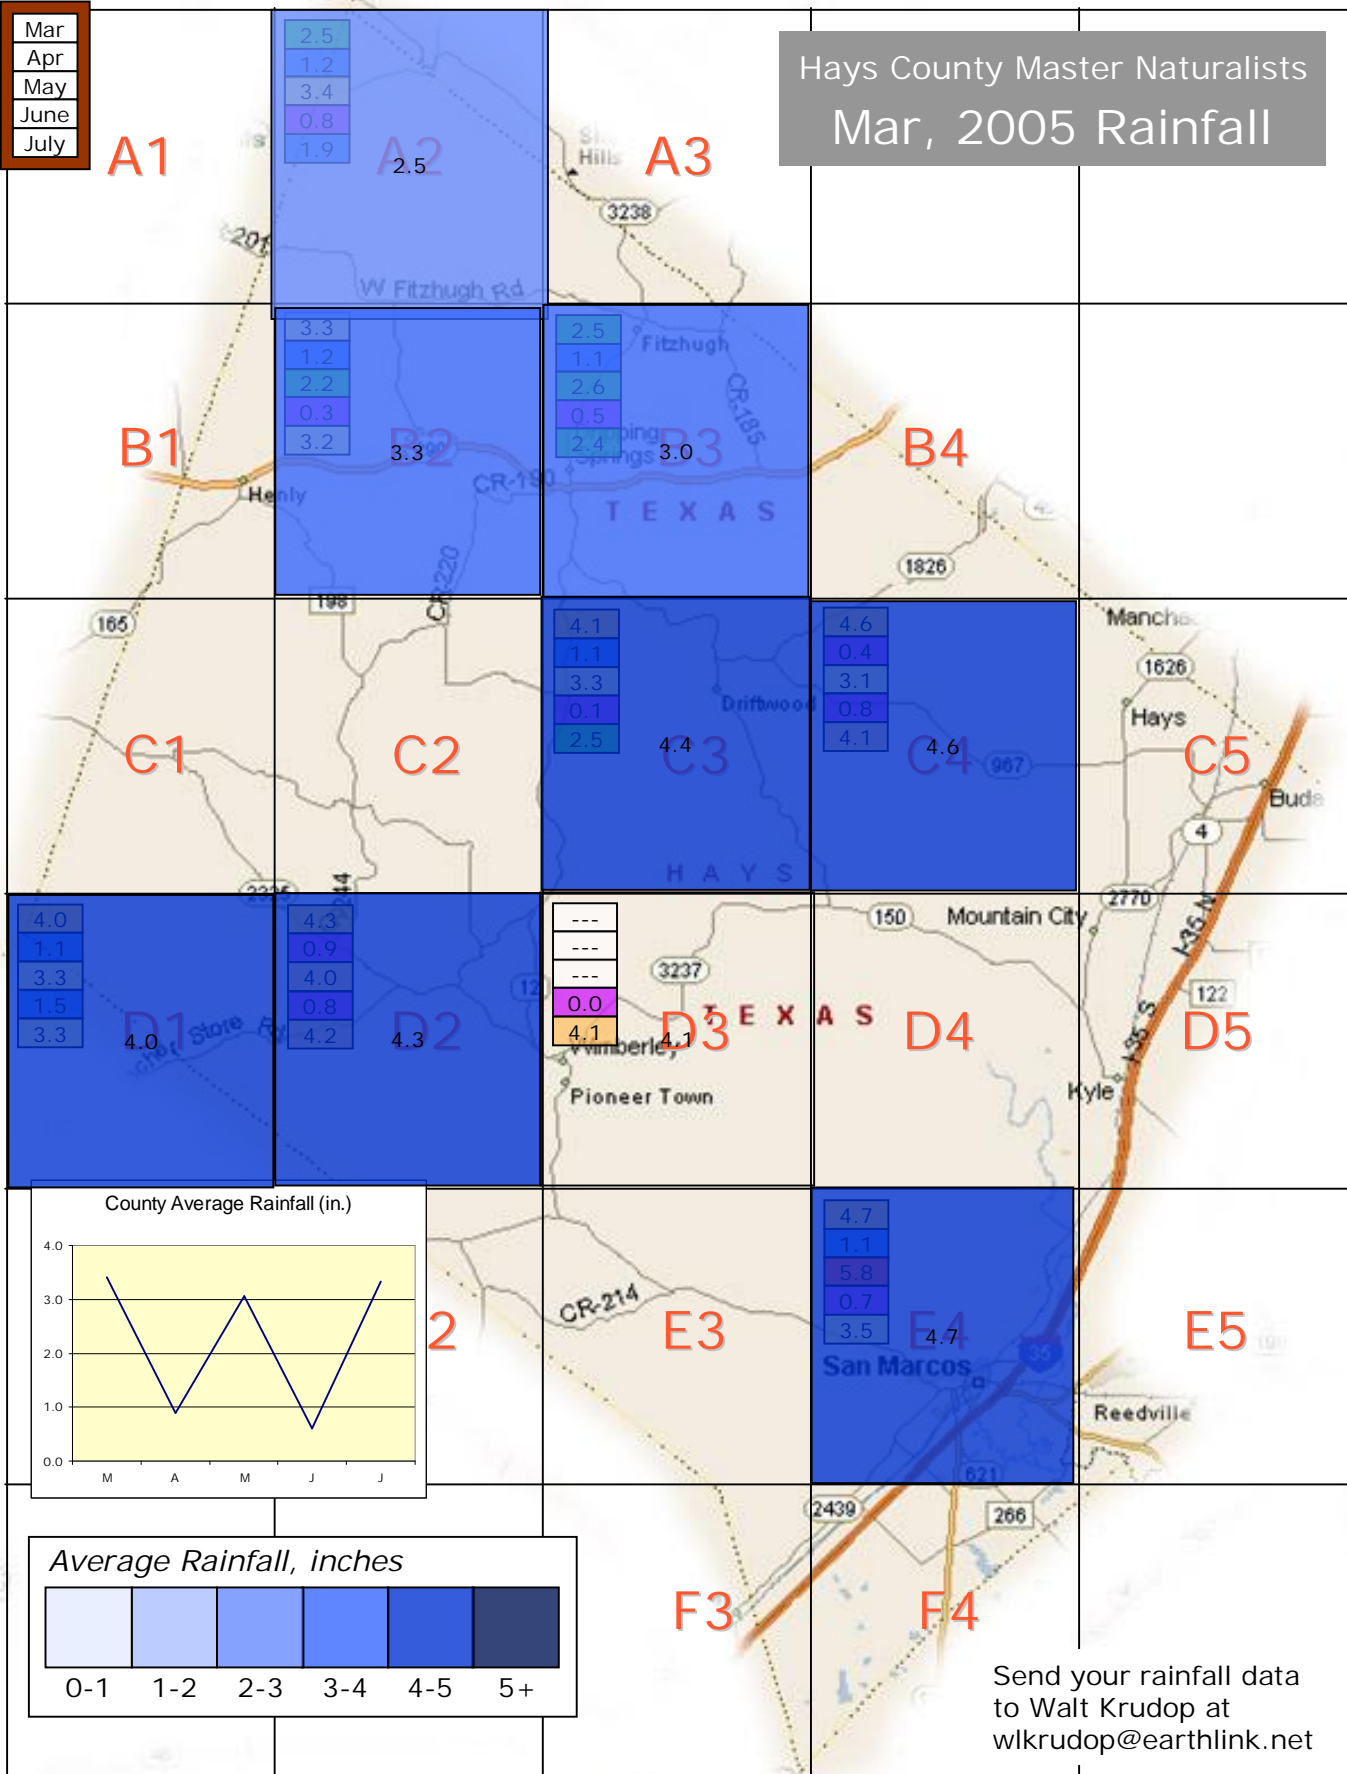

2005 Monthly Hays County Rainfall Data

Mar
Apr
May
June
July

Hays County Master Naturalists
Mar, 2005 Rainfall

Send your rainfall data to Walt Krudop at wkrudop@earthlink.net

Mar
Apr
May
June
July

Hays County Master Naturalists
Apr, 2005 Rainfall

Send your rainfall data to Walt Krudop at wkrudop@earthlink.net

Mar
Apr
May
June
July

Hays County Master Naturalists
May, 2005 Rainfall

Send your rainfall data to Walt Krudop at wlkrudop@earthlink.net

- Mar
- Apr
- May
- June
- July

Hays County Master Naturalists August, 2005 Rainfall

Mar
Apr
May
June
July
Aug

Mar
Apr
May
June
July
Aug
Sep

Hays County Master Naturalists
 Sept, 2005 Rainfall

Mar
Apr
May
June
July
Aug
Sep
Oct

Hays County Master Naturalists
Oct, 2005 Rainfall

Hays County Master Naturalists
Nov, 2005 Rainfall

Hays County Master Naturalists
Dec, 2005 Rainfall

Mar	2.5
Apr	1.2
May	3.4
June	0.8
July	1.9
Aug	0.7
Sep	1.6
Oct	1.3
Nov	0.7
Dec	0.0

1/15/06 – Fourteen sites reporting.