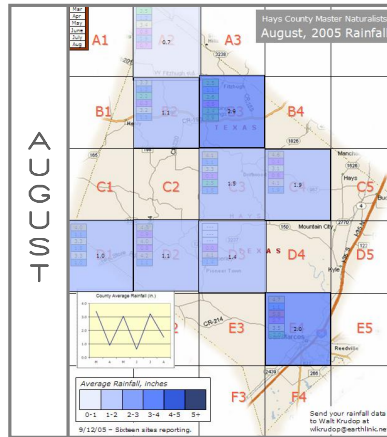

2005 Monthly Hays County Rainfall Data

Mar
Apr
May
June
July

Hays County Master Naturalists
Mar, 2005 Rainfall

Send your rainfall data to Walt Krudop at wkrudop@earthlink.net

Mar
Apr
May
June
July

Hays County Master Naturalists
Apr, 2005 Rainfall