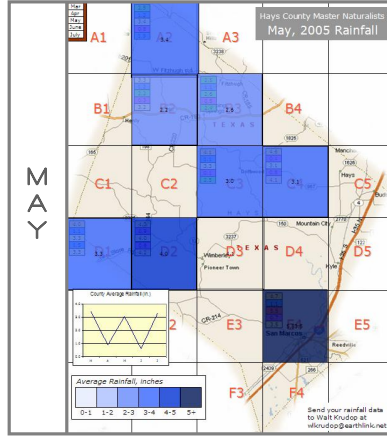

2005 Monthly Hays County Rainfall Data

Mar
Apr
May
June
July

Hays County Master Naturalists
Mar, 2005 Rainfall

Send your rainfall data to Walt Krudop at wkrudop@earthlink.net

Mar
Apr
May
June
July

Hays County Master Naturalists
Apr, 2005 Rainfall

Send your rainfall data to Walt Krudop at wkrudop@earthlink.net

Mar
Apr
May
June
July

Hays County Master Naturalists
May, 2005 Rainfall

Send your rainfall data to Walt Krudop at wlkrudop@earthlink.net

- Mar
- Apr
- May
- June
- July