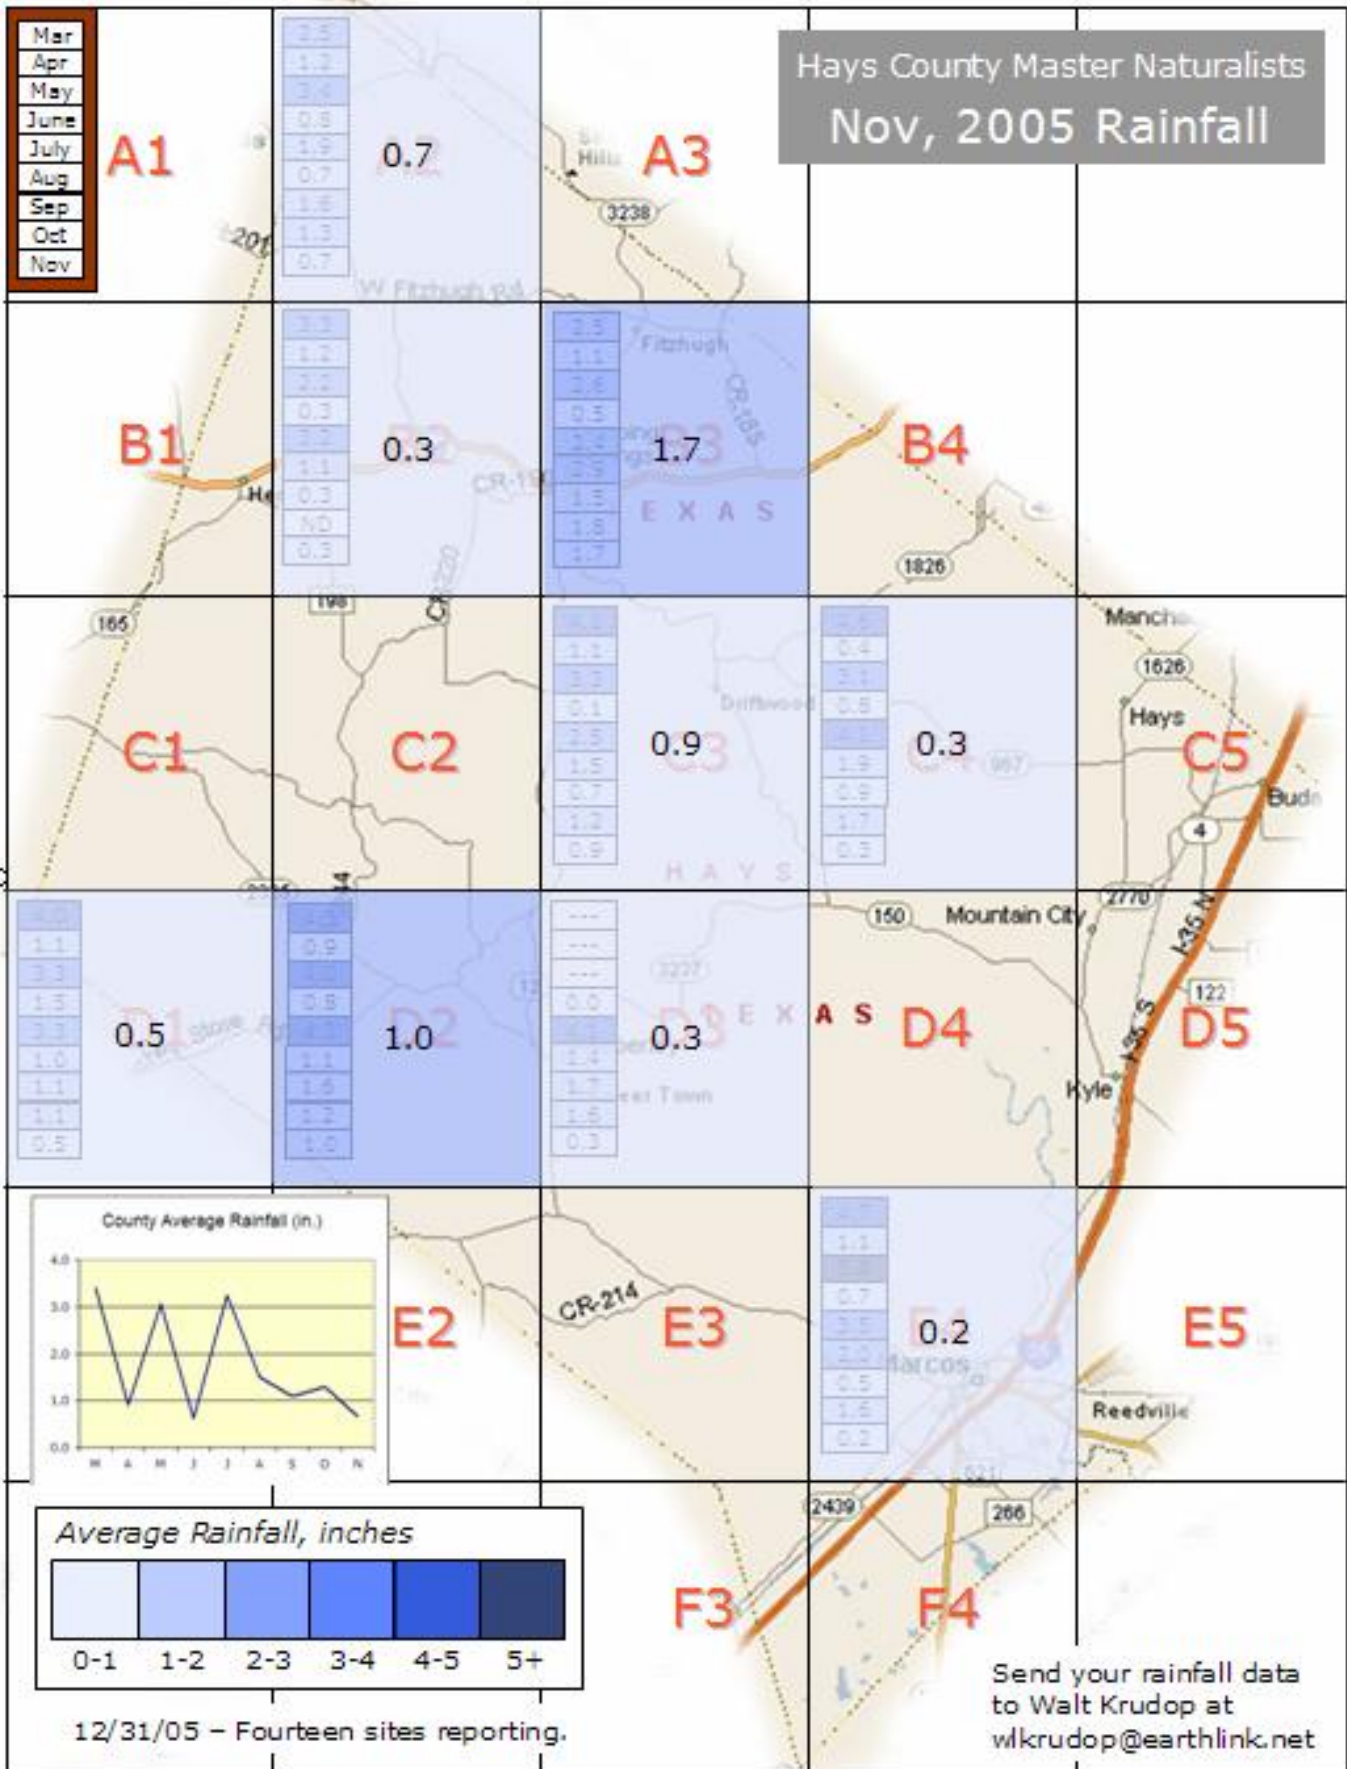

Hays County Master Naturalists
Nov, 2005 Rainfall

Hays County Master Naturalists
Dec, 2005 Rainfall

Mar	2.5
Apr	1.2
May	3.4
June	0.8
July	1.9
Aug	0.7
Sep	1.6
Oct	1.3
Nov	0.7
Dec	0.0