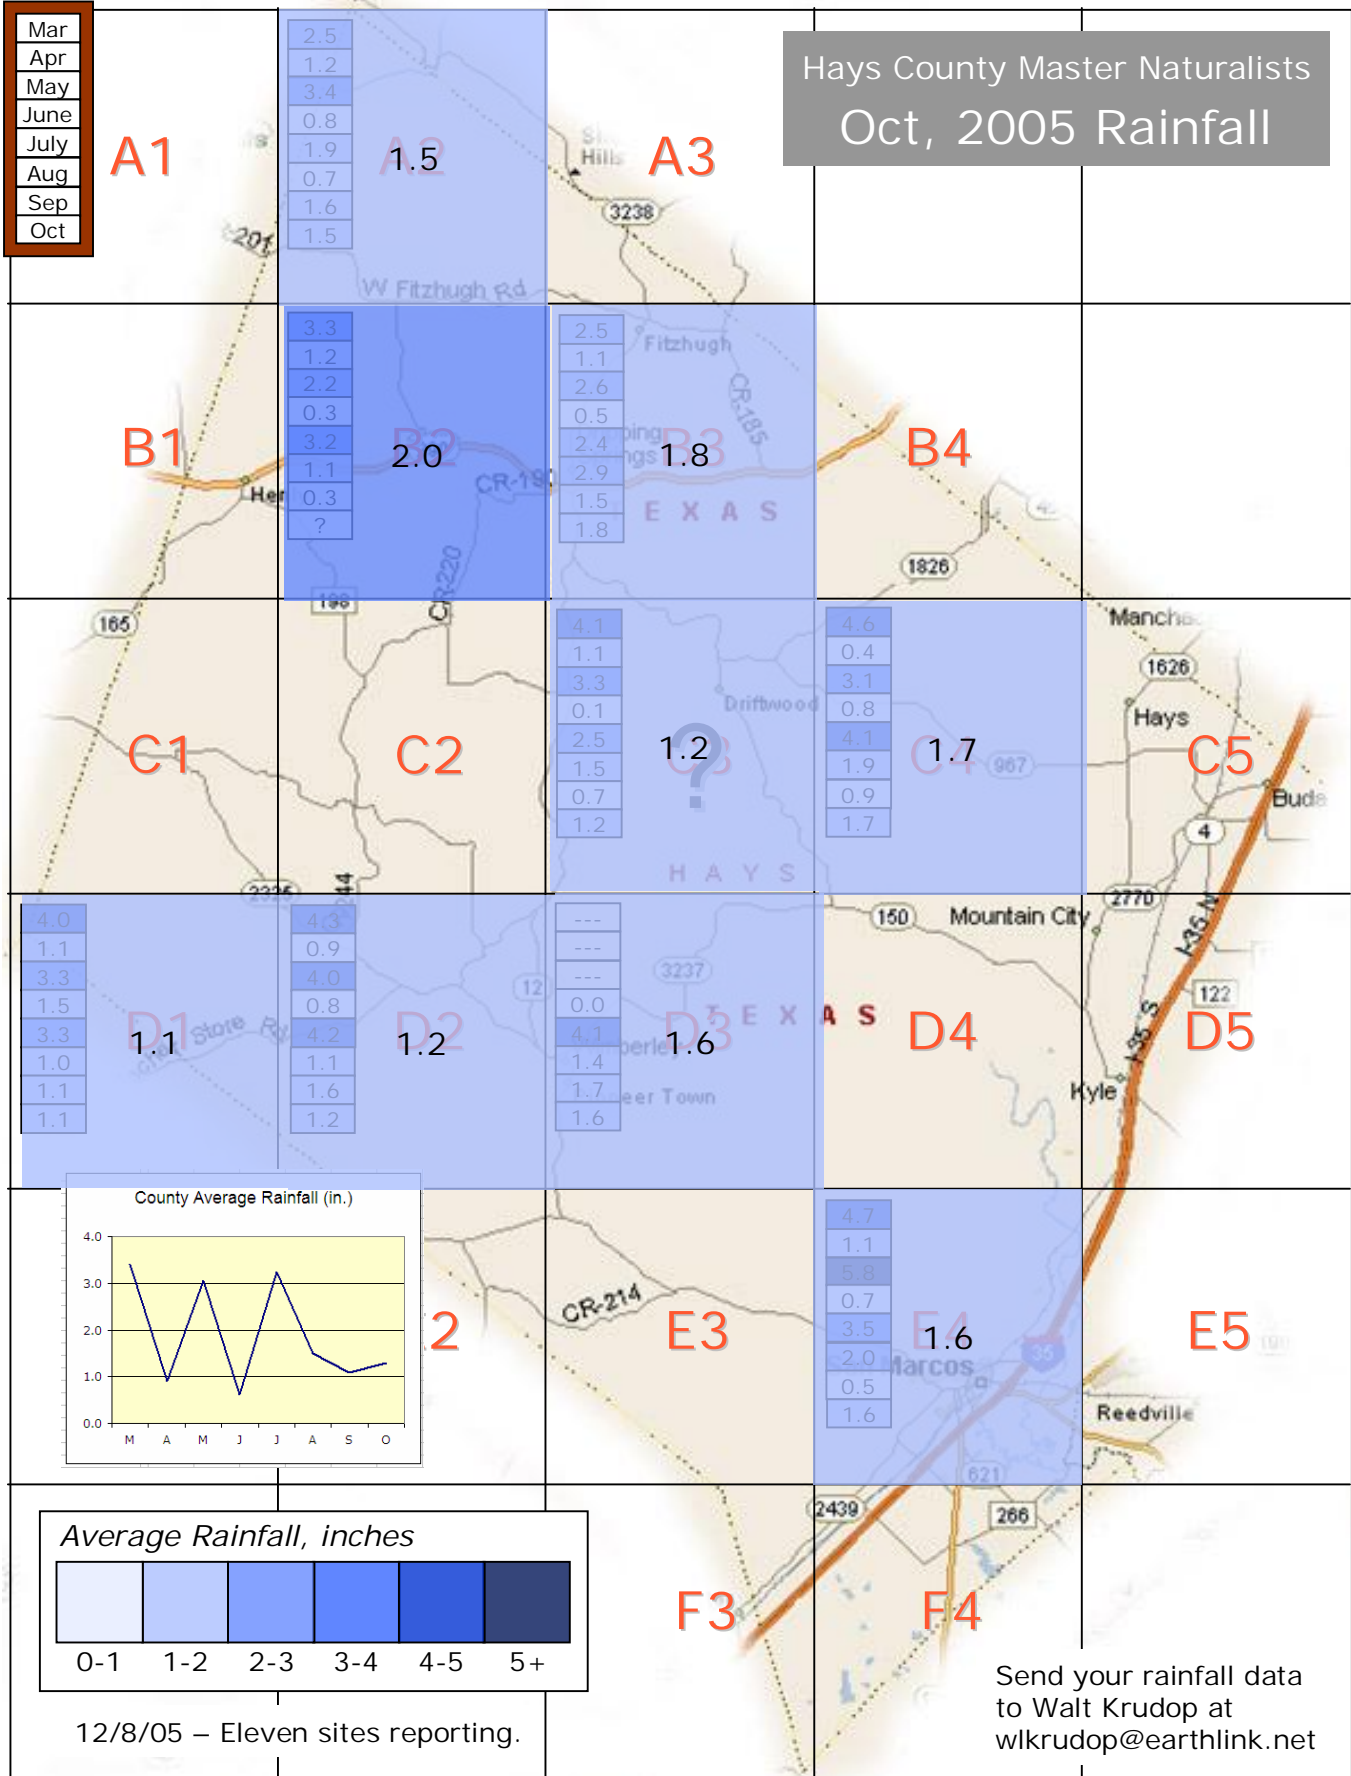

Hays County Master Naturalists August, 2005 Rainfall

Mar
Apr
May
June
July
Aug

Mar
Apr
May
June
July
Aug
Sep

Hays County Master Naturalists
 Sept, 2005 Rainfall

Mar
Apr
May
June
July
Aug
Sep
Oct

Hays County Master Naturalists
Oct, 2005 Rainfall