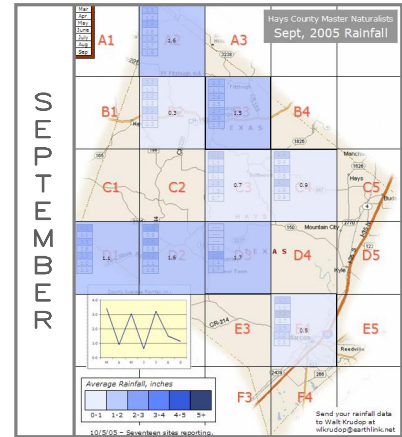

2005 Monthly Hays County Rainfall Data

Mar
Apr
May
June
July

Hays County Master Naturalists
Mar, 2005 Rainfall

Send your rainfall data to Walt Krudop at wkrudop@earthlink.net

Mar
Apr
May
June
July

Hays County Master Naturalists
Apr, 2005 Rainfall