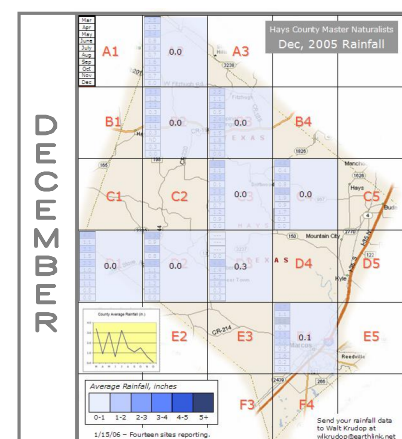

2005 Monthly Hays County Rainfall Data

Mar
Apr
May
June
July

Hays County Master Naturalists
Mar, 2005 Rainfall

Send your rainfall data to Walt Krudop at wkrudop@earthlink.net

Mar
Apr
May
June
July

Hays County Master Naturalists
Apr, 2005 Rainfall