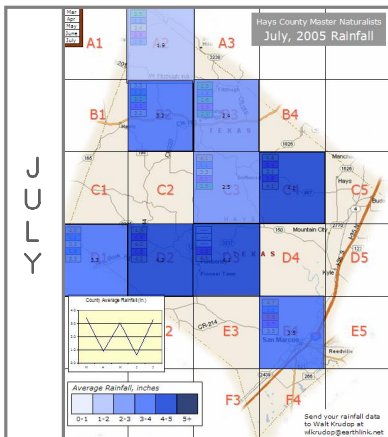

2005 Monthly Hays County Rainfall Data

Mar
Apr
May
June
July

Hays County Master Naturalists
Mar, 2005 Rainfall

Send your rainfall data to Walt Krudop at wkrudop@earthlink.net

Mar
Apr
May
June
July

Hays County Master Naturalists
Apr, 2005 Rainfall