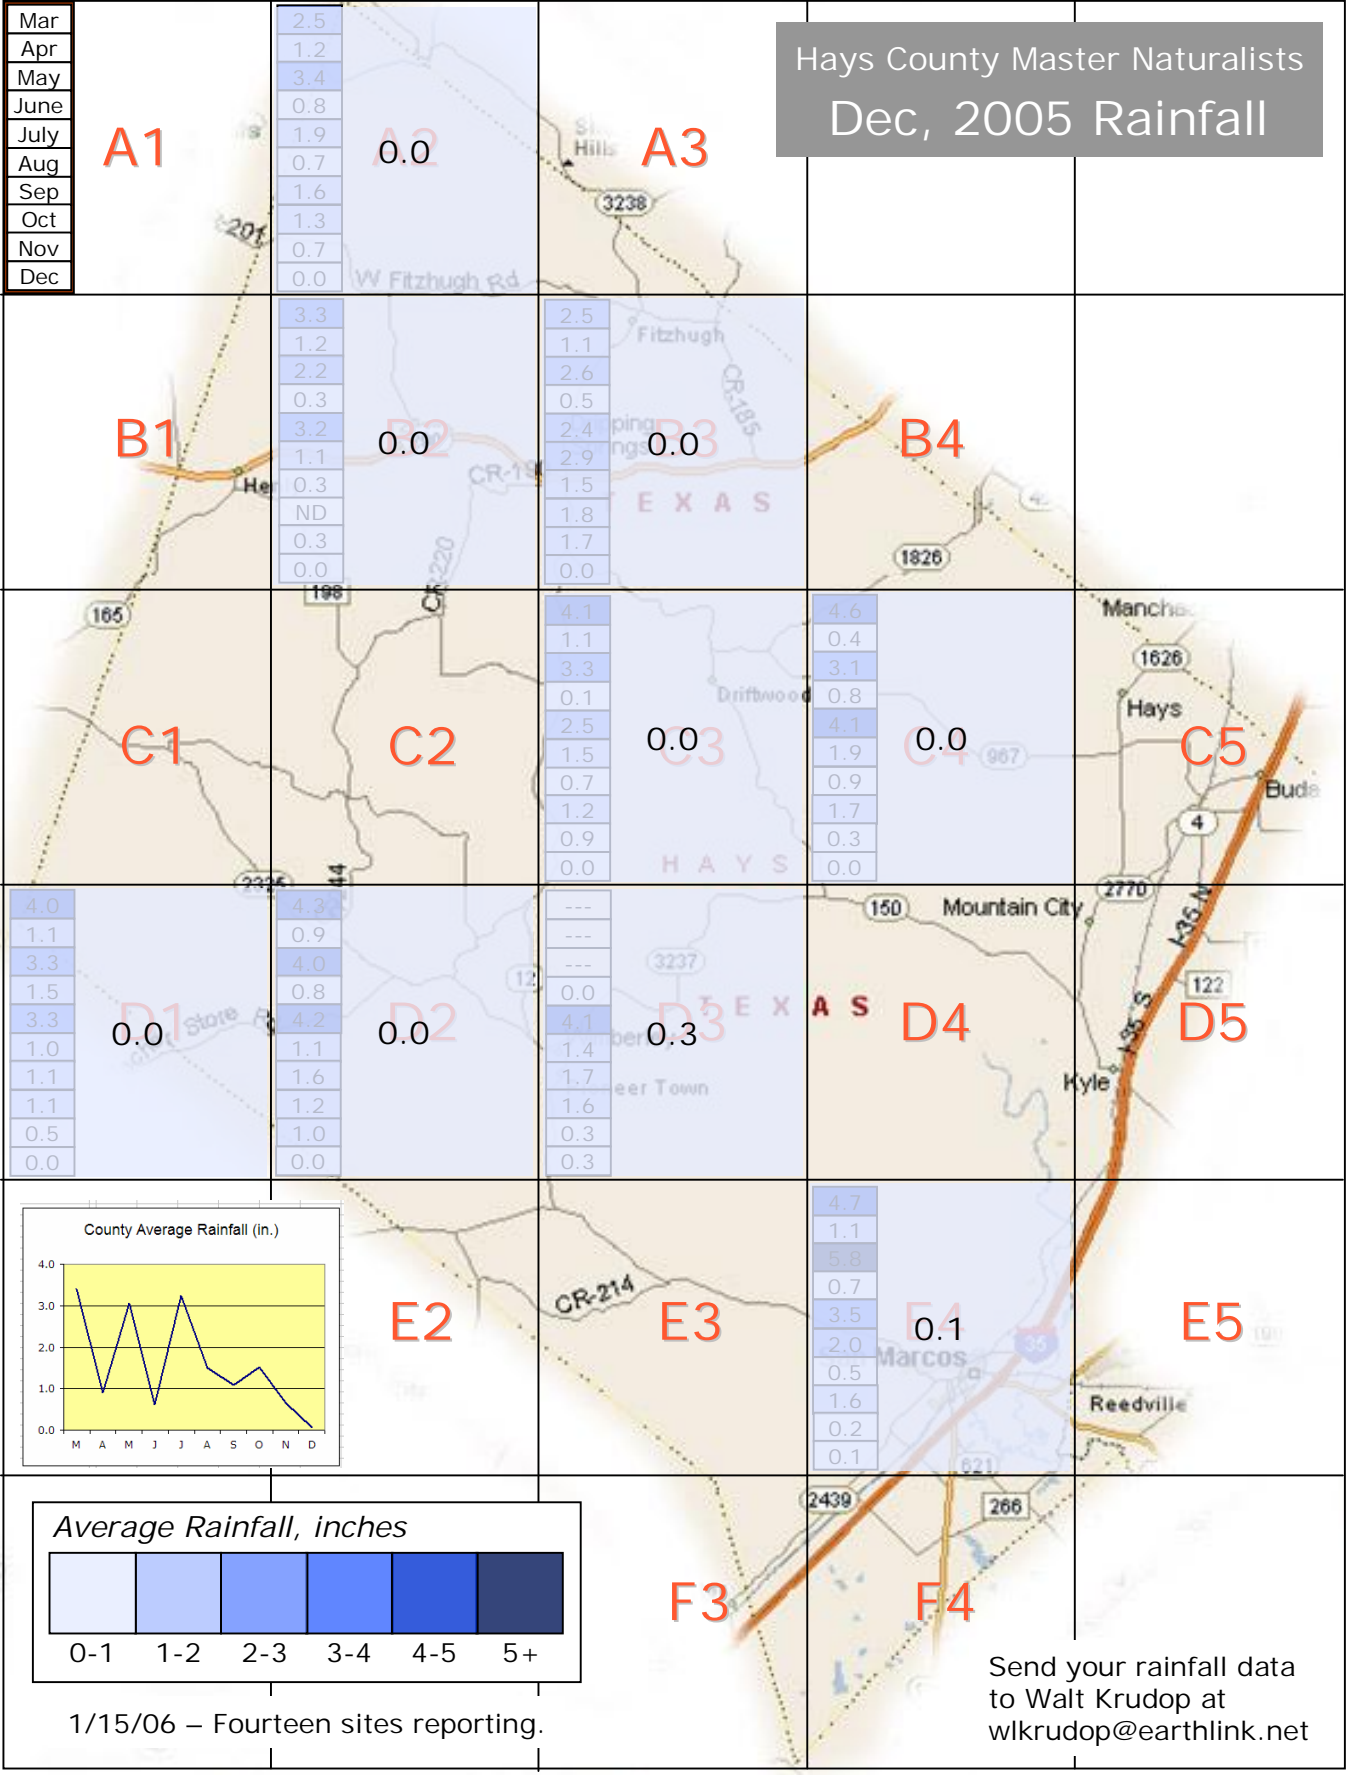

Hays County Master Naturalists
Dec, 2005 Rainfall

Mar	2.5
Apr	1.2
May	3.4
June	0.8
July	1.9
Aug	0.7
Sep	1.6
Oct	1.3
Nov	0.7
Dec	0.0

1/15/06 – Fourteen sites reporting.

Send your rainfall data to Walt Krudop at wkrudop@earthlink.net