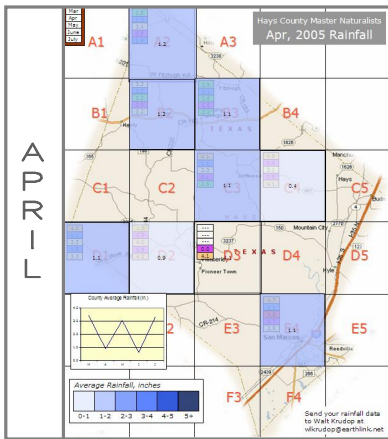

2005 Monthly Hays County Rainfall Data

Mar
Apr
May
June
July

Hays County Master Naturalists
Mar, 2005 Rainfall

Send your rainfall data to Walt Krudop at wkrudop@earthlink.net

Mar
Apr
May
June
July

Hays County Master Naturalists
Apr, 2005 Rainfall