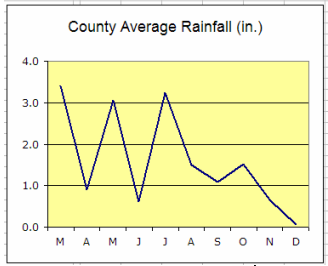

Hays County Master Naturalists
Dec, 2005 Rainfall

Mar	2.5
Apr	1.2
May	3.4
June	0.8
July	1.9
Aug	0.7
Sep	1.6
Oct	1.3
Nov	0.7
Dec	0.0

1/15/06 – Fourteen sites reporting.

Send your rainfall data to Walt Krudop at wkrudop@earthlink.net