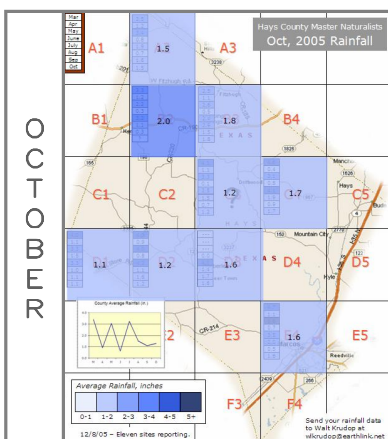

2005 Monthly Hays County Rainfall Data

Mar
Apr
May
June
July

Hays County Master Naturalists
Mar, 2005 Rainfall

Send your rainfall data to Walt Krudop at wkrudop@earthlink.net

Mar
Apr
May
June
July

Hays County Master Naturalists
Apr, 2005 Rainfall