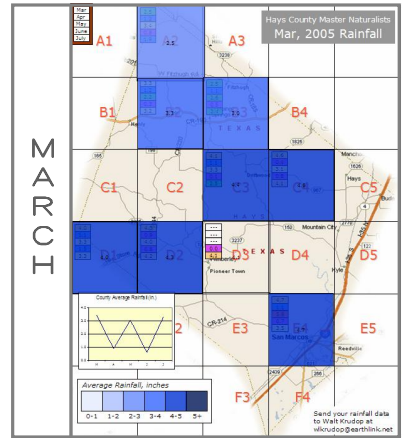

2005 Monthly Hays County Rainfall Data

Mar
Apr
May
June
July

Hays County Master Naturalists
Mar, 2005 Rainfall

Send your rainfall data to Walt Krudop at wkrudop@earthlink.net

Mar
Apr
May
June
July

Hays County Master Naturalists
Apr, 2005 Rainfall

Hays County Master Naturalists
Nov, 2005 Rainfall

Hays County Master Naturalists
Dec, 2005 Rainfall

Mar	2.5
Apr	1.2
May	3.4
June	0.8
July	1.9
Aug	0.7
Sep	1.6
Oct	1.3
Nov	0.7
Dec	0.0

1/15/06 – Fourteen sites reporting.