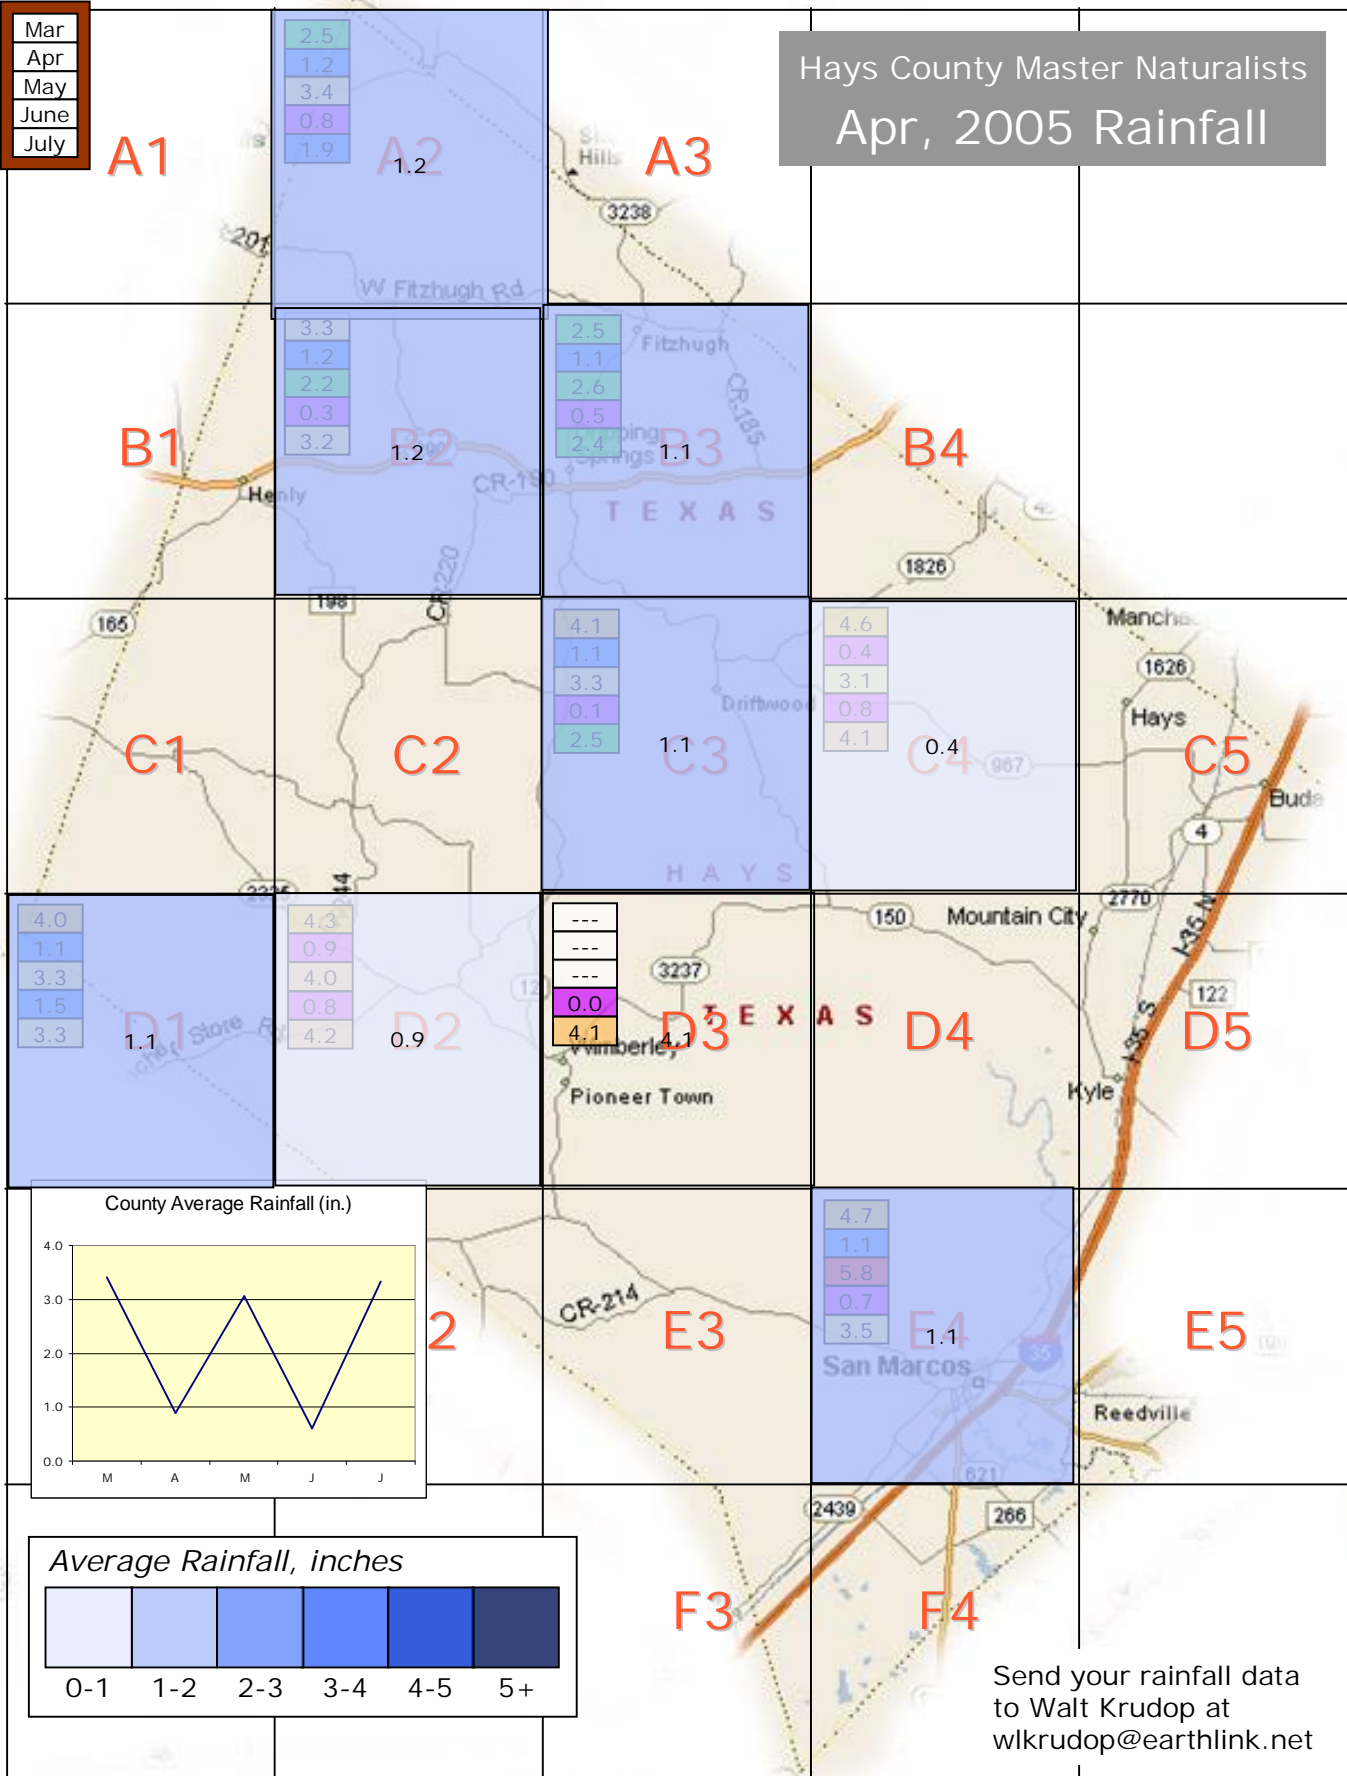

2005 Monthly Hays County Rainfall Data

Mar
Apr
May
June
July

Hays County Master Naturalists
Mar, 2005 Rainfall

Send your rainfall data to Walt Krudop at wkrudop@earthlink.net

Mar
Apr
May
June
July

Hays County Master Naturalists
Apr, 2005 Rainfall

Hays County Master Naturalists
Nov, 2005 Rainfall

Hays County Master Naturalists
Dec, 2005 Rainfall

Mar	2.5
Apr	1.2
May	3.4
June	0.8
July	1.9
Aug	0.7
Sep	1.6
Oct	1.3
Nov	0.7
Dec	0.0

1/15/06 – Fourteen sites reporting.