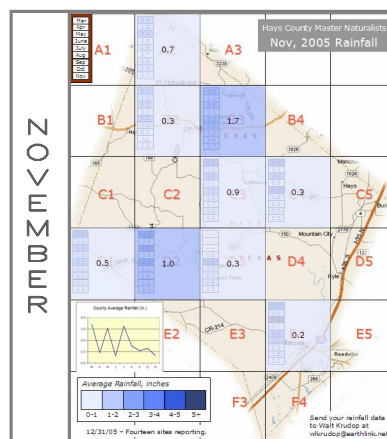

2005 Monthly Hays County Rainfall Data

Mar
Apr
May
June
July

Hays County Master Naturalists
Mar, 2005 Rainfall

Send your rainfall data to Walt Krudop at wkrudop@earthlink.net

Mar
Apr
May
June
July

Hays County Master Naturalists
Apr, 2005 Rainfall