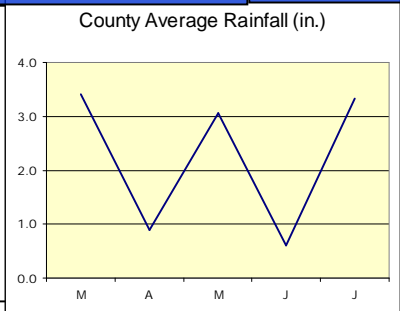

2005 Monthly Hays County Rainfall Data

Mar
Apr
May
June
July

Hays County Master Naturalists
Mar, 2005 Rainfall

Send your rainfall data to Walt Krudop at wkrudop@earthlink.net

Mar
Apr
May
June
July

Hays County Master Naturalists
Apr, 2005 Rainfall