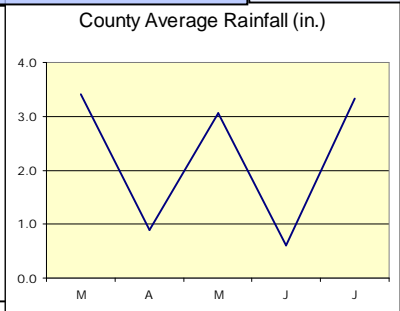

2005 Monthly Hays County Rainfall Data

Mar
Apr
May
June
July

Hays County Master Naturalists
Mar, 2005 Rainfall

Send your rainfall data to Walt Krudop at wkrudop@earthlink.net

Mar
Apr
May
June
July

Hays County Master Naturalists
Apr, 2005 Rainfall