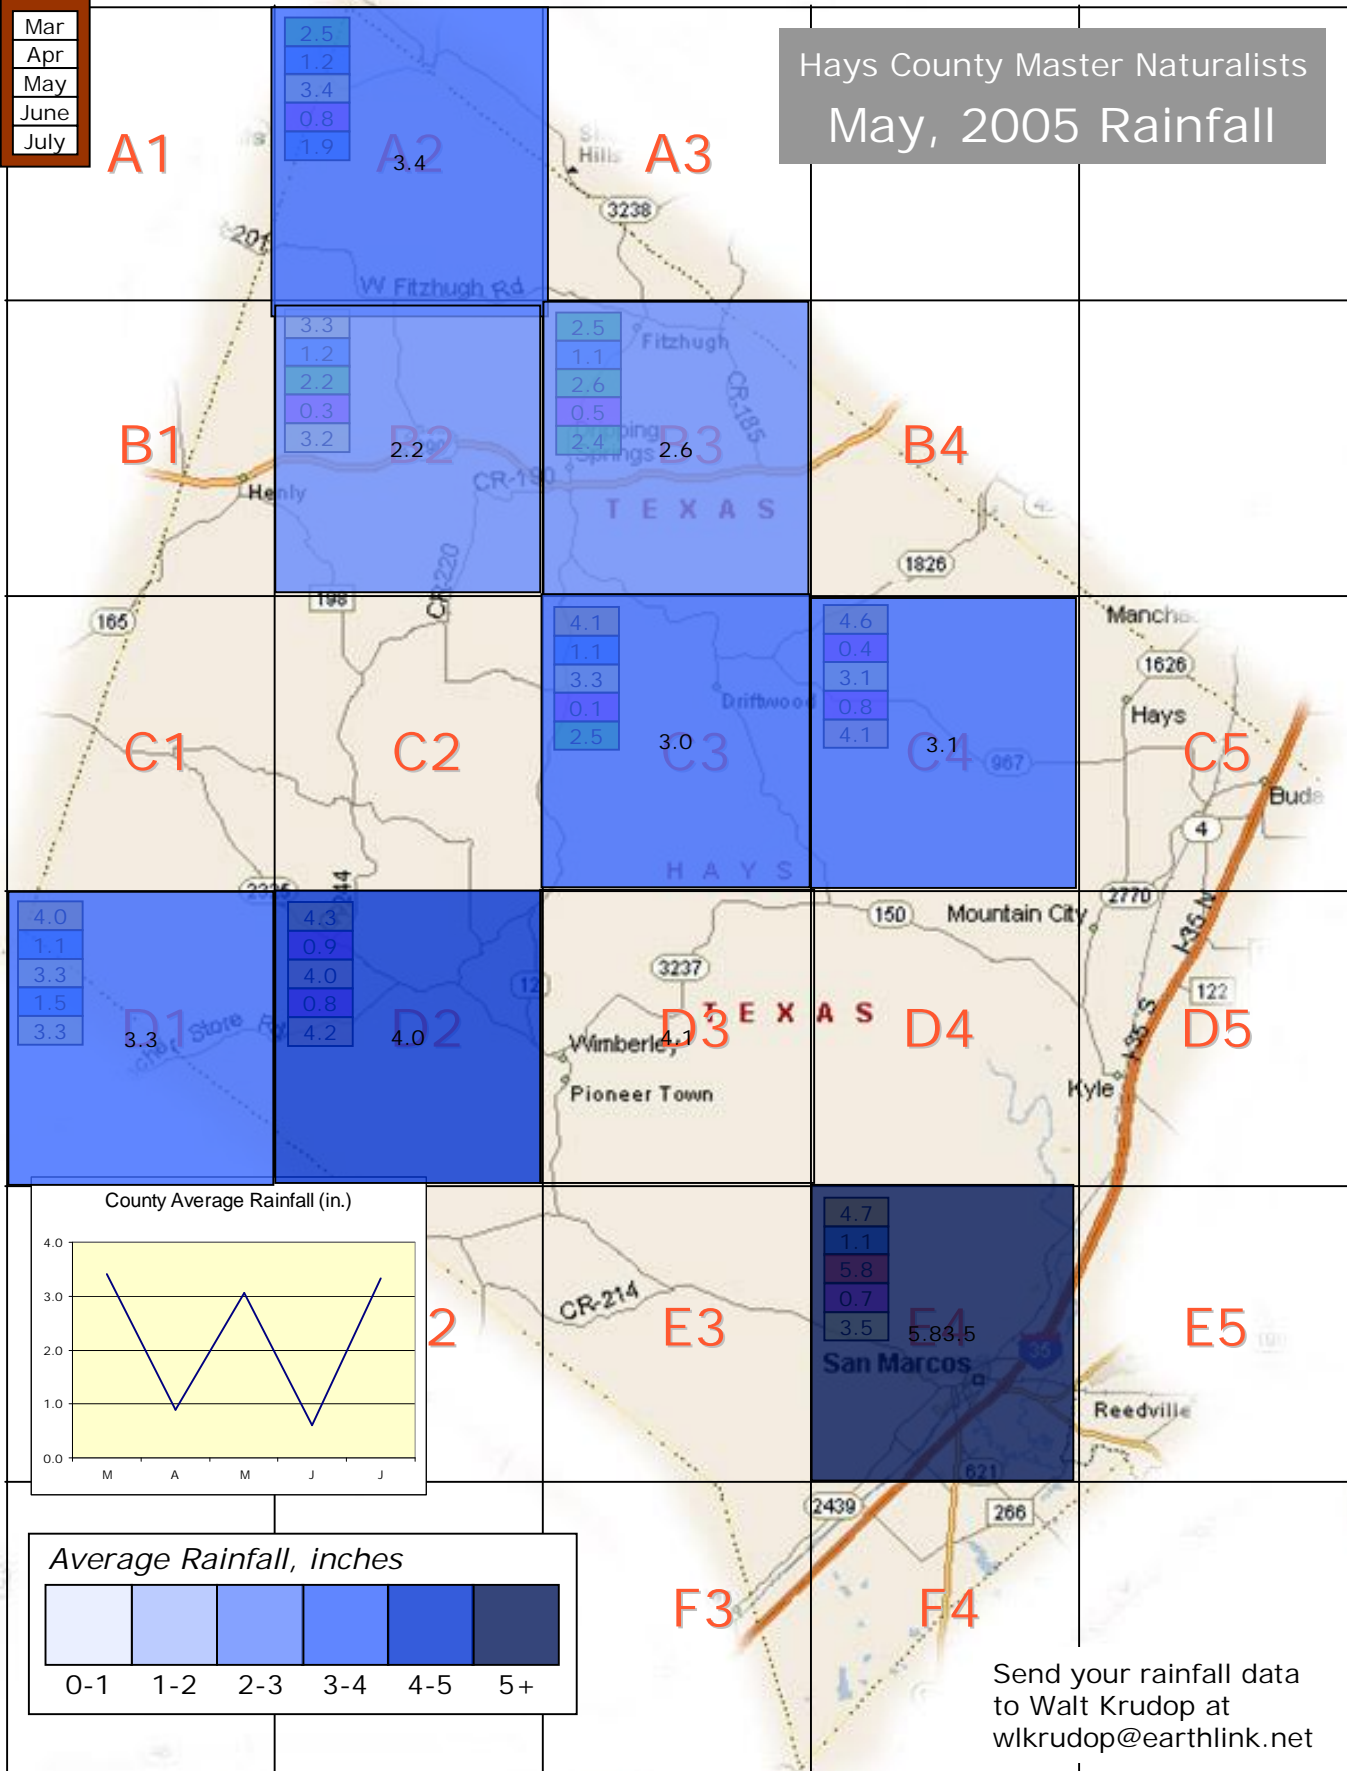

2005 Monthly Hays County Rainfall Data

Mar
Apr
May
June
July

Hays County Master Naturalists
Mar, 2005 Rainfall

Send your rainfall data to Walt Krudop at wkrudop@earthlink.net

Mar
Apr
May
June
July

Hays County Master Naturalists
Apr, 2005 Rainfall

Send your rainfall data to Walt Krudop at wkrudop@earthlink.net

Mar
Apr
May
June
July

Hays County Master Naturalists
May, 2005 Rainfall

Send your rainfall data to Walt Krudop at wlkrudop@earthlink.net

- Mar
- Apr
- May
- June
- July

Hays County Master Naturalists August, 2005 Rainfall

Mar
Apr
May
June
July
Aug

Mar
Apr
May
June
July
Aug
Sep

Hays County Master Naturalists
 Sept, 2005 Rainfall

Mar
Apr
May
June
July
Aug
Sep
Oct

Hays County Master Naturalists
Oct, 2005 Rainfall

Hays County Master Naturalists
Nov, 2005 Rainfall

Hays County Master Naturalists
Dec, 2005 Rainfall

Mar	2.5
Apr	1.2
May	3.4
June	0.8
July	1.9
Aug	0.7
Sep	1.6
Oct	1.3
Nov	0.7
Dec	0.0

1/15/06 – Fourteen sites reporting.